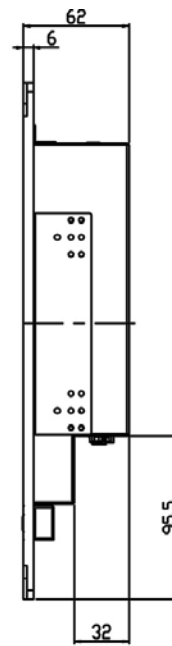

Mechanical Drawing: