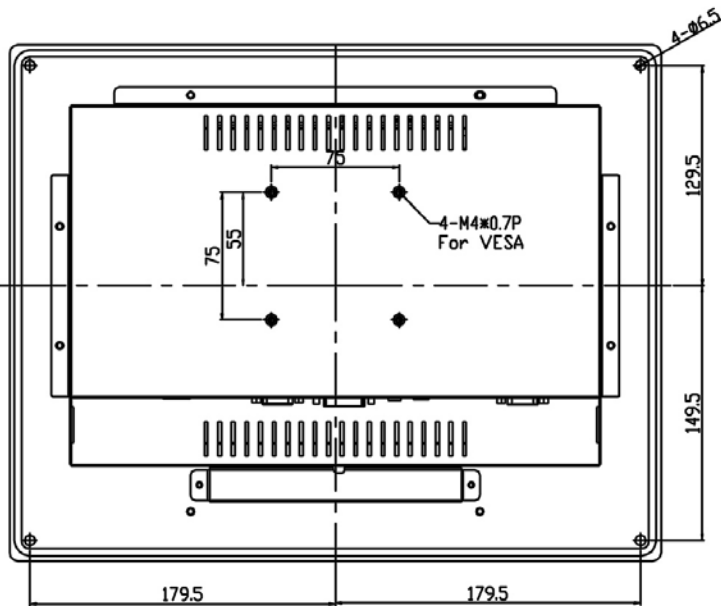

Mechanical Drawing: