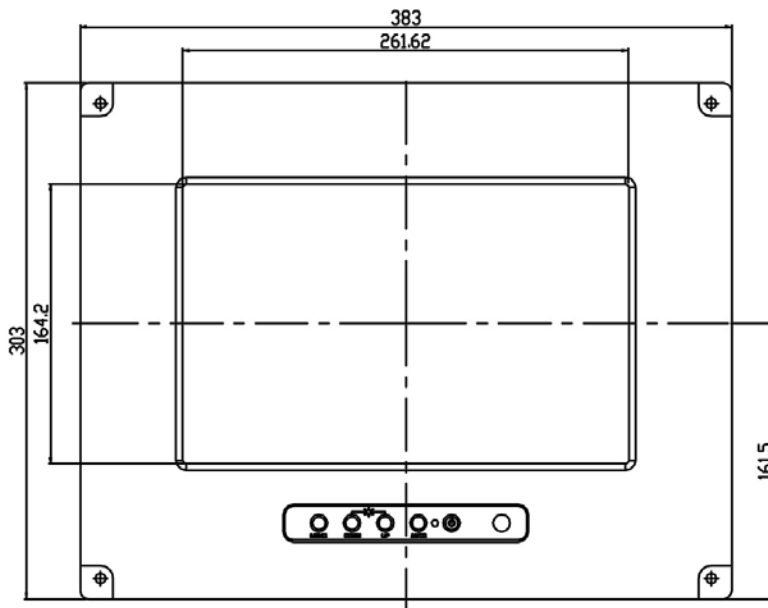

Mechanical Drawing: