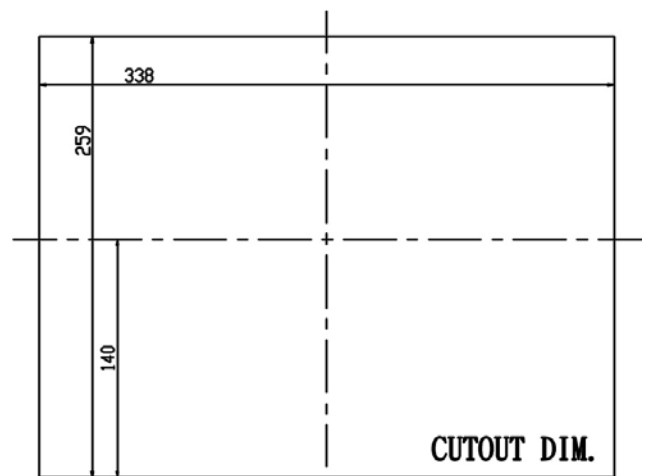

Mechanical Drawing: