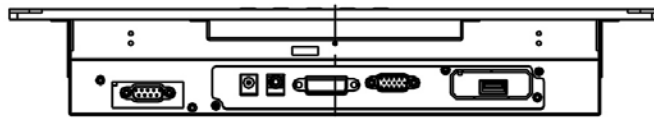

Mechanical Drawing: