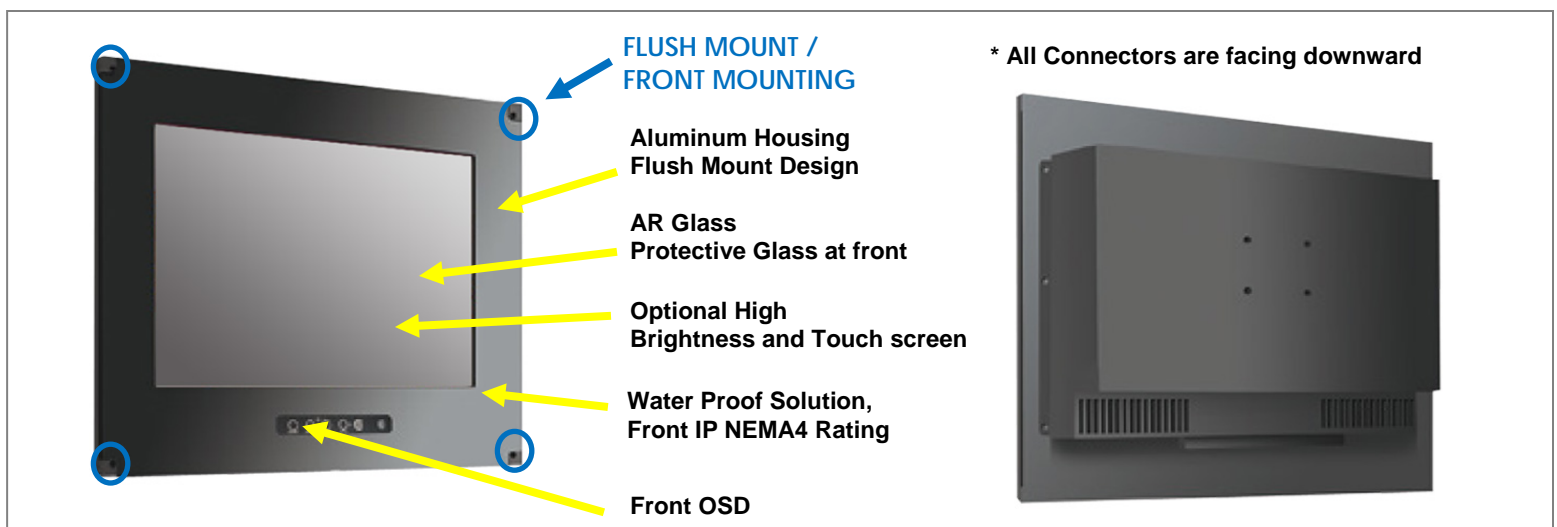

Front IP65 Flush Mount Dust and Waterproof LCD

Front IP65/NEMA4 Flush Mount (OSD front) 12" Wide LCD monitor, 1280 x 800, LED 1000 nits, VGA input, WV(176°/176°) and WT(-15~70°C) with Projective Capacitive Touch (1-2mm) USB Controller

Rugged Completely Sealed IP65/NEMA4 Flush Mount LCD Monitor

Specification:

Panel	Cell Type / Glass Surface	TFT LCD / Black Anti-Glare, low reflection coating	
	Aspect Ratio / Size	Wide / 12" viewable diagonal area	
	Active Area / Pixel Pitch	261.1(H) x 163.2(V) mm / 0.204(H) x 0.204(V) mm	
	Native Resolution / Colors	1280(H) x 800(V) / 262 K	
	Brightness / Contrast	1000 cd/m ² (typ) / 1000 : 1	
	Response Time	≤ 25 ms	
	Viewing Angle (typical)	H.176° (- 88o ~ + 88o) , V. 176o(- 88o ~ + 88o)	
	Light Source	LED backlight, Long life, 35,000 hrs (typ)	
Input Sources	PC System	Signal	Analog RGB (0.7/1.0 V _{p-p} , 75 ohms)
		Sync	Separate Sync, Composite Sync, Sync On Green
		Frequency	F _h : 30 - 82Khz , F _v : 50 -75Hz
	Audio System	2W speaker x 2	
Input Terminals	1 x VGA (15 Pin Female D-Sub) , 1 x PC Audio (Stereo Headphone Jack) , 1 x DC Power Plug		
Convenient Features	Auto Calibration , Back Light Adjustment , Plug&Play (VESA DDC/CI, DDC 2B)		
	OSD Multi-Languages , Wall Mount Ready (VESA Dimension - please refer to Drawing)		
Power	External AC-to-12VDC power adapter with universal / Auto-Sensing, AC 90 to 260V, 50 / 60 Hz		
Power Consumption	Operation / Power Saving	10 watt , < 1 watt (Support DPMS)	
Operating Condition	Temperature / Humidity	- 15°C ~ 70°C (5°F ~ 158°F) , 10% ~ 90% (no condensation)	
Storage Condition	Temperature / Humidity	- 30°C ~ 80°C (-22°F ~ 176°F) , 10% ~ 90% (no condensation)	
Certification		FCC , CE	
Dimensions	Physical	Please refer to Drawing	
	Carton	W x H x D = TBD	
Weight	N.W. / G.W.	4 Kgs / 5 Kgs	
Container Loaded	20ft / 40ft / 40ft HQ	TBD (Sets , By pallet)	