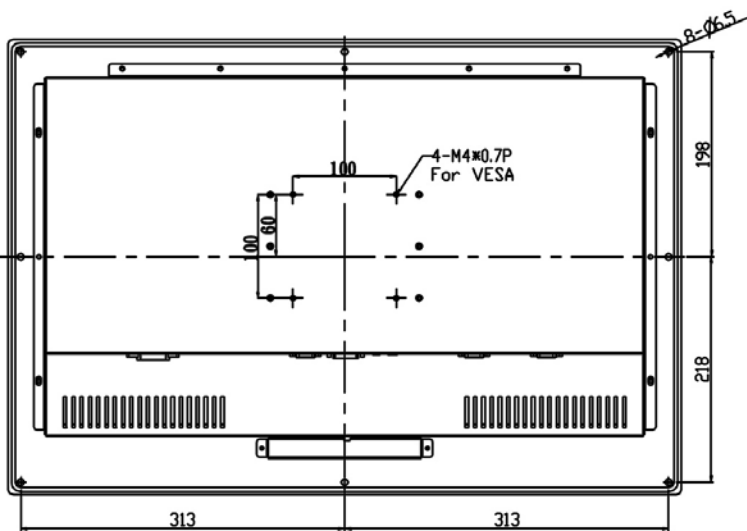

Mechanical Drawing: