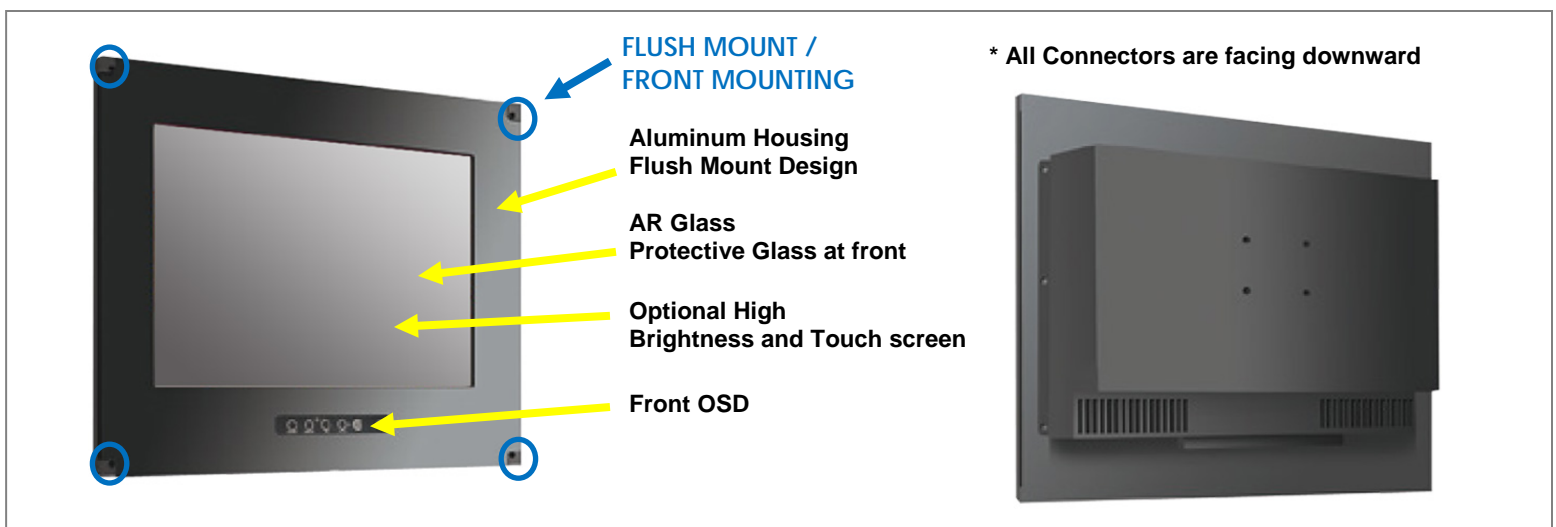

## Features:

- Modular mechanism design provides flexible product configuration and easy maintenance.
- Optional to built-in touch screen for interactive application.
- Available with auto-brightness sensor offers application in day and night.
- Complete custom design/solution for OEM customers

## Specification:

<b>Panel</b>	Cell Type / Glass Surface	TFT LCD / Black Anti-Glare, low reflection coating	
	Aspect Ratio / Size	Wide / 24" viewable diagonal area	
	Active Area / Pixel Pitch	531.36(H) x 298.89(V) mm / 0.2768(H) x 0.2768(V) mm	
	Native Resolution / Colors	1920(H) x 1080(V) / 16.7M	
	Brightness / Contrast	250 cd/m <sup>2</sup> (typ) / 1000 : 1	
	Response Time	≤ 5 ms	
	Viewing Angle (typical)	H.170° (- 85o ~ + 85o) , V. 160o(- 80o ~ + 80o)	
	Light Source	LED backlight, Long life, 35,000 hrs (typ)	
<b>Input Sources</b>	PC System	Signal	Analog RGB (0.7/1.0 V <sub>p-p</sub> , 75 ohms)
		Sync	Separate Sync, Composite Sync, Sync On Green
		Frequency	F <sub>h</sub> : 30 - 82Khz , F <sub>v</sub> : 50 -75Hz
	Audio System	2W speaker x 2	
<b>Input Terminals</b>	1 x VGA, 1 x HDMI, 1 x DVI, 1 x PC Audio (Stereo Headphone Jack) , 1 x DC Power Plug		
<b>Convenient Features</b>	Auto Calibration , Back Light Adjustment , Plug&Play (VESA DDC/CI, DDC 2B)		
	OSD Multi-Languages , Wall Mount Ready (VESA Dimension - please refer to Drawing)		
<b>Power</b>	External AC-to-12VDC power adapter with universal / Auto-Sensing, AC 90 to 260V, 50 / 60 Hz		
<b>Power Consumption</b>	Operation / Power Saving	61.25 watt , < 1 watt (Support DPMS)	
<b>Operating Condition</b>	Temperature / Humidity	0°C ~ 50°C (32°F ~ 122°F) , 10% ~ 90% (no condensation)	
<b>Storage Condition</b>	Temperature / Humidity	- 20°C ~ 60°C (- 4°F ~ 140°F) , 10% ~ 90% (no condensation)	
<b>Certification</b>		FCC , CE	
<b>Dimensions</b>	Physical	Please refer to Drawing	
	Carton	W x H x D = TBD	
<b>Weight</b>	N.W. / G.W.	12 Kgs / 13.5 Kgs	
<b>Container Loaded</b>	20ft / 40ft / 40ft HQ	TBD (Sets , By pallet)	