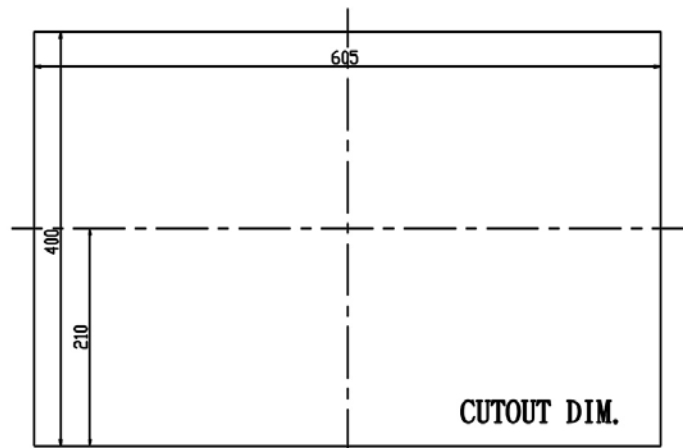

Mechanical Drawing: