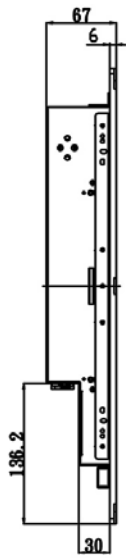

Mechanical Drawing: