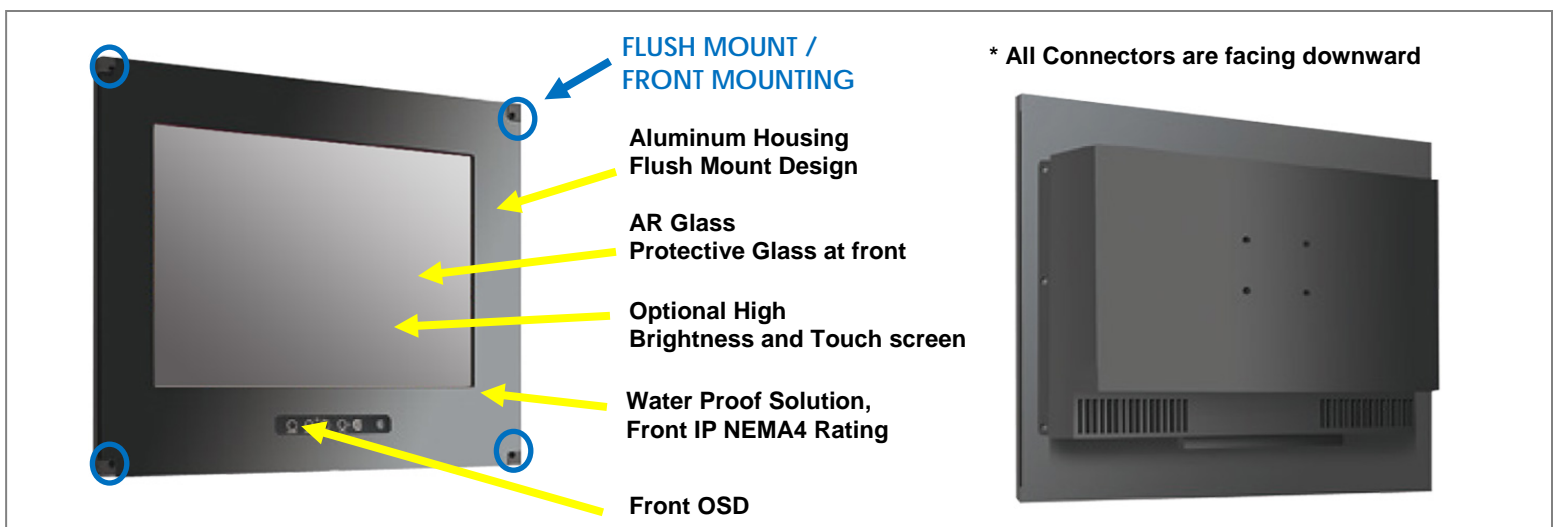

Rugged Completely Sealed IP65/NEMA4 Flush Mount LCD Monitor

Specification:

Panel	Cell Type / Glass Surface	TFT LCD / Black Anti-Glare, low reflection coating	
	Aspect Ratio / Size	Wide / 24" viewable diagonal area	
	Active Area / Pixel Pitch	531.36(H) x 298.89(V) mm / 0.2768(H) x 0.2768(V) mm	
	Native Resolution / Colors	1920(H) x 1080(V) / 16.7M	
	Brightness / Contrast	1000 cd/m ² (typ) / 3000 : 1	
	Response Time	≤ 15 ms	
	Viewing Angle (typical)	H.178° (- 89o ~ + 89o) , V. 178o(- 89o ~ + 89o)	
	Light Source	LED backlight, Long life, 35,000 hrs (typ)	
Input Sources	PC System	Signal	Analog RGB (0.7/1.0 V _{p-p} , 75 ohms)
		Sync	Separate Sync, Composite Sync, Sync On Green
		Frequency	F _h : 30 - 82Khz , F _v : 50 -75Hz
	Audio System	2W speaker x 2	
Input Terminals	1 x VGA, 1 x HDMI, 1 x DVI, 1 x PC Audio (Stereo Headphone Jack) , 1 x DC Power Plug		
Convenient Features	Auto Calibration , Back Light Adjustment , Plug&Play (VESA DDC/CI, DDC 2B)		
	OSD Multi-Languages , Wall Mount Ready (VESA Dimension - please refer to Drawing)		
Power	External AC-to-12VDC power adapter with universal / Auto-Sensing, AC 90 to 260V, 50 / 60 Hz		
Power Consumption	Operation / Power Saving	62 watt , < 1 watt (Support DPMS)	
Operating Condition	Temperature / Humidity	0°C ~ 50°C (32°F ~ 122°F) , 10% ~ 90% (no condensation)	
Storage Condition	Temperature / Humidity	- 20°C ~ 60°C (- 4°F ~ 140°F) , 10% ~ 90% (no condensation)	
Certification		FCC , CE	
Dimensions	Physical	Please refer to Drawing	
	Carton	W x H x D = TBD	
Weight	N.W. / G.W.	12 Kgs / 13.5 Kgs	
Container Loaded	20ft / 40ft / 40ft HQ	TBD (Sets , By pallet)	