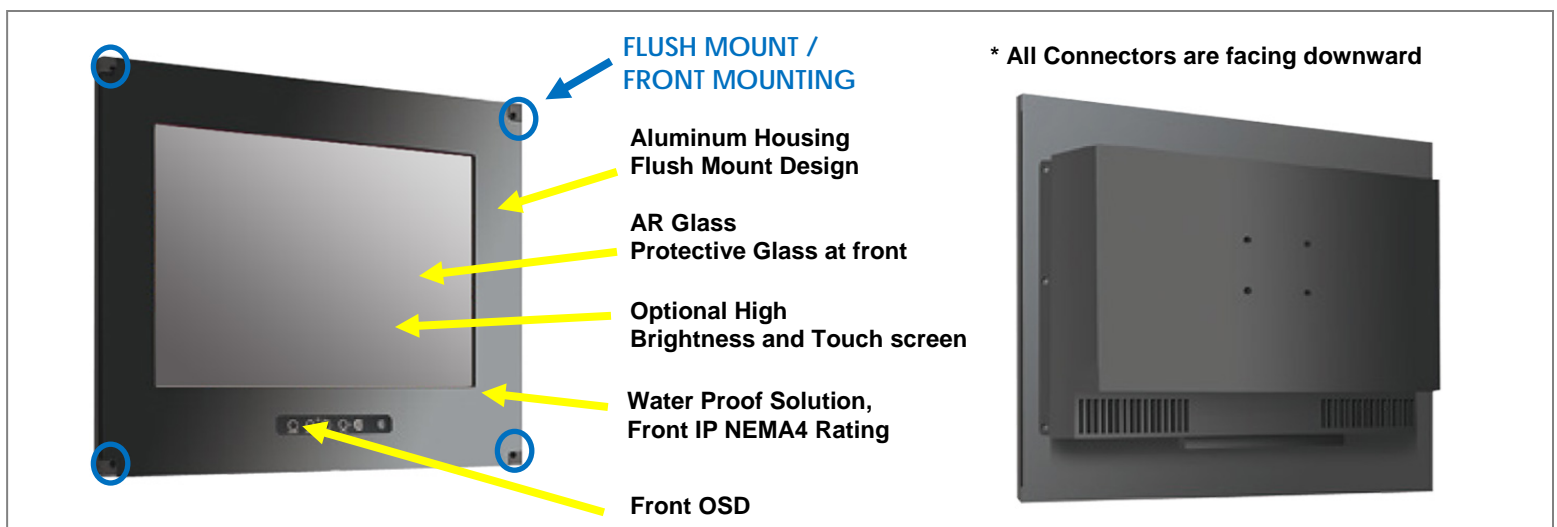

Front IP65 Flush Mount Dust and Waterproof LCD

Front IP65/NEMA4 Flush Mount (OSD front) 24" Wide LCD monitor,
1920 x 1080, LED 1000 nits, VGA + HDMI + DVI input, WV(178°/178°)
with Projective Capacitive Touch (1-2mm) USB Controller
(Model: EFMFW2400HB2WV-IP-PCT)

Rugged Completely Sealed IP65/NEMA4 Flush Mount LCD Monitor

Specification:

Panel	Cell Type / Glass Surface	TFT LCD / Black Anti-Glare, low reflection coating	
	Aspect Ratio / Size	Wide / 24" viewable diagonal area	
	Active Area / Pixel Pitch	531.36(H) x 298.89(V) mm / 0.2768(H) x 0.2768(V) mm	
	Native Resolution / Colors	1920(H) x 1080(V) / 16.7M	
	Brightness / Contrast	1000 cd/m ² (typ) / 3000 : 1	
	Response Time	≤ 15 ms	
	Viewing Angle (typical)	H.178° (- 89o ~ + 89o) , V. 178o(- 89o ~ + 89o)	
	Light Source	LED backlight, Long life, 35,000 hrs (typ)	
Input Sources	PC System	Signal	Analog RGB (0.7/1.0 V _{p-p} , 75 ohms)
		Sync	Separate Sync, Composite Sync, Sync On Green
		Frequency	F _h : 30 - 82Khz , F _v : 50 -75Hz
	Audio System	2W speaker x 2	
Input Terminals	1 x VGA, 1 x HDMI, 1 x DVI, 1 x PC Audio (Stereo Headphone Jack) , 1 x DC Power Plug		
Convenient Features	Auto Calibration , Back Light Adjustment , Plug&Play (VESA DDC/CI, DDC 2B)		
	OSD Multi-Languages , Wall Mount Ready (VESA Dimension - please refer to Drawing)		
Power	External AC-to-12VDC power adapter with universal / Auto-Sensing, AC 90 to 260V, 50 / 60 Hz		
Power Consumption	Operation / Power Saving	62 watt , < 1 watt (Support DPMS)	
Operating Condition	Temperature / Humidity	0°C ~ 50°C (32°F ~ 122°F) , 10% ~ 90% (no condensation)	
Storage Condition	Temperature / Humidity	- 20°C ~ 60°C (- 4°F ~ 140°F) , 10% ~ 90% (no condensation)	
Certification		FCC , CE	
Dimensions	Physical	Please refer to Drawing	
	Carton	W x H x D = TBD	
Weight	N.W. / G.W.	12 Kgs / 13.5 Kgs	
Container Loaded	20ft / 40ft / 40ft HQ	TBD (Sets , By pallet)	