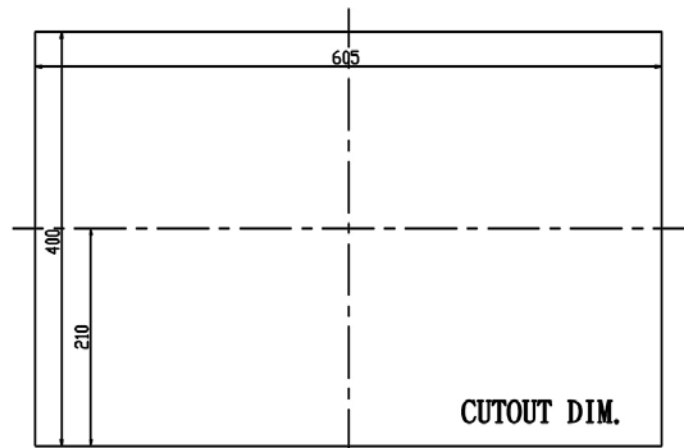

Mechanical Drawing: