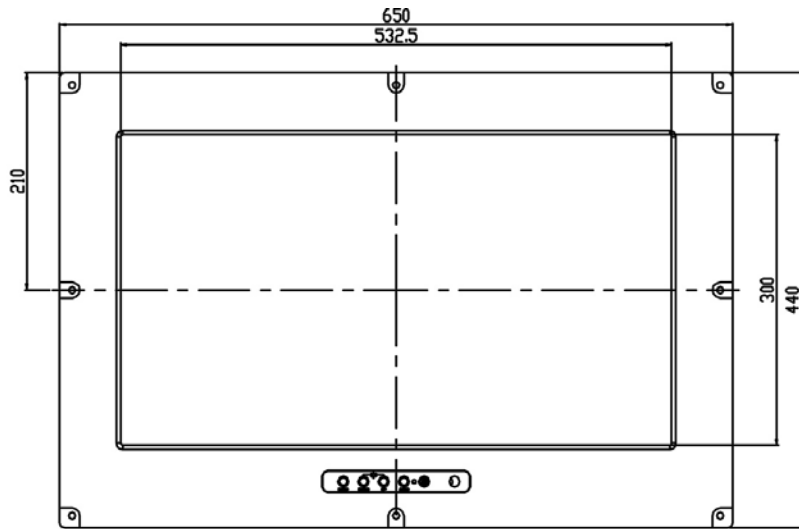

Mechanical Drawing: