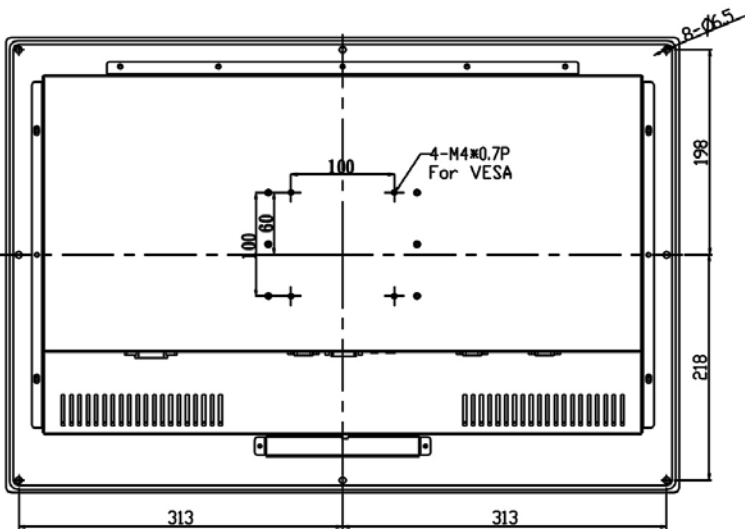

Mechanical Drawing: