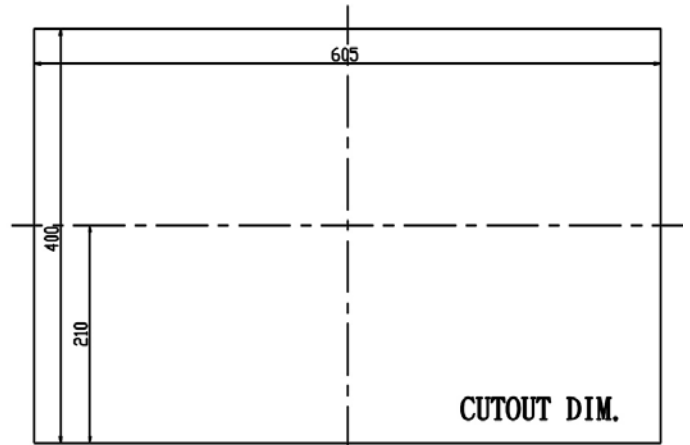

Mechanical Drawing: