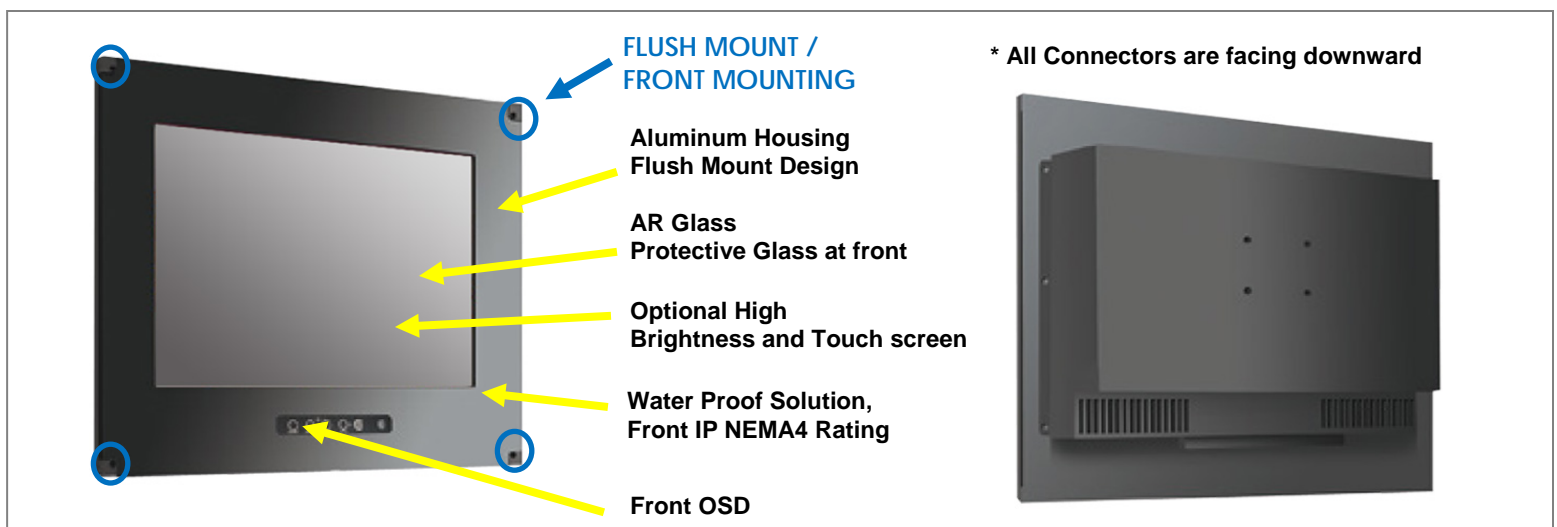

# Front IP65 Flush Mount Dust and Waterproof LCD

Front IP65/NEMA4 Flush Mount (OSD front) 24" Wide LCD monitor,  
1920 x 1080, LED 250 nits, VGA + HDMI + DVI input, WV(178°/178°)  
(Model: EFMFW2400WV-IP)

## Rugged Completely Sealed IP65/NEMA4 Flush Mount LCD Monitor

## Specification:

<b>Panel</b>	Cell Type / Glass Surface	TFT LCD / Black Anti-Glare, low reflection coating	
	Aspect Ratio / Size	Wide / 24" viewable diagonal area	
	Active Area / Pixel Pitch	531.36(H) x 298.89(V) mm / 0.2768(H) x 0.2768(V) mm	
	Native Resolution / Colors	1920(H) x 1080(V) / 16.7M	
	Brightness / Contrast	250 cd/m <sup>2</sup> (typ) / 3000 : 1	
	Response Time	≤ 15 ms	
	Viewing Angle (typical)	H.178° (- 89o ~ + 89o) , V. 178o(- 89o ~ + 89o)	
	Light Source	LED backlight, Long life, 35,000 hrs (typ)	
<b>Input Sources</b>	PC System	Signal	Analog RGB (0.7/1.0 V <sub>p-p</sub> , 75 ohms)
		Sync	Separate Sync, Composite Sync, Sync On Green
		Frequency	F <sub>h</sub> : 30 - 82Khz , F <sub>v</sub> : 50 -75Hz
	Audio System	2W speaker x 2	
<b>Input Terminals</b>	1 x VGA, 1 x HDMI, 1 x DVI, 1 x PC Audio (Stereo Headphone Jack) , 1 x DC Power Plug		
<b>Convenient Features</b>	Auto Calibration , Back Light Adjustment , Plug&Play (VESA DDC/CI, DDC 2B)		
	OSD Multi-Languages , Wall Mount Ready (VESA Dimension - please refer to Drawing)		
<b>Power</b>	External AC-to-12VDC power adapter with universal / Auto-Sensing, AC 90 to 260V, 50 / 60 Hz		
<b>Power Consumption</b>	Operation / Power Saving	61.25 watt , < 1 watt (Support DPMS)	
<b>Operating Condition</b>	Temperature / Humidity	0°C ~ 50°C (32°F ~ 122°F) , 10% ~ 90% (no condensation)	
<b>Storage Condition</b>	Temperature / Humidity	- 20°C ~ 60°C (- 4°F ~ 140°F) , 10% ~ 90% (no condensation)	
<b>Certification</b>		FCC , CE	
<b>Dimensions</b>	Physical	Please refer to Drawing	
	Carton	W x H x D = TBD	
<b>Weight</b>	N.W. / G.W.	12 Kgs / 13.5 Kgs	
<b>Container Loaded</b>	20ft / 40ft / 40ft HQ	TBD (Sets , By pallet)	