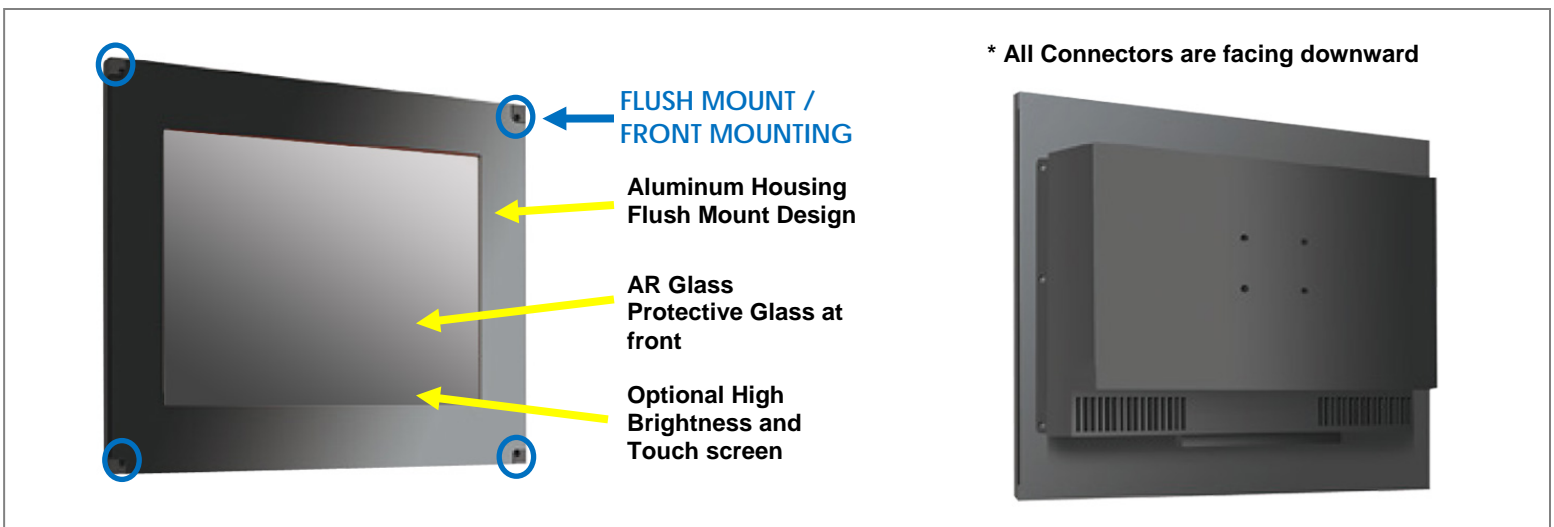

- Modular mechanism design provides flexible product configuration and easy maintenance.
- Optional to built-in touch screen for interactive application.
- Available with auto-brightness sensor offers application in day and night.
- Complete custom design/solution for OEM customers

Industrial Rugged Flush Mount LCD Monitor

Specification:

Panel	Cell Type / Glass Surface	TFT LCD / Black Anti-Glare, low reflection coating	
	Aspect Ratio / Size	Wide / 12" viewable diagonal area	
	Active Area / Pixel Pitch	261.1(H) x 163.2(V) mm / 0.204(H) x 0.204(V) mm	
	Native Resolution / Colors	1280(H) x 800(V) / 262 K	
	Brightness / Contrast	1000 cd/m ² (typ) / 1000 : 1	
	Response Time	≤ 25 ms	
	Viewing Angle (typical)	H.176° (- 88o ~ + 88o) , V. 176o(- 88o ~ + 88o)	
	Light Source	LED backlight, Long life, 35,000 hrs (typ)	
Input Sources	PC System	Signal	Analog RGB (0.7/1.0 V _{p-p} , 75 ohms)
		Sync	Separate Sync, Composite Sync, Sync On Green
		Frequency	F _h : 30 - 82Khz , F _v : 50 -75Hz
	Audio System	2W speaker x 2	
Input Terminals	1 x VGA (15 Pin Female D-Sub) , 1 x PC Audio (Stereo Headphone Jack) , 1 x DC Power Plug		
Convenient Features	Auto Calibration , Back Light Adjustment , Plug&Play (VESA DDC/CI, DDC 2B)		
	OSD Multi-Languages , Wall Mount Ready (VESA Dimension - please refer to Drawing)		
Power	External AC-to-12VDC power adapter with universal / Auto-Sensing, AC 90 to 260V, 50 / 60 Hz		
Power Consumption	Operation / Power Saving	10 watt , < 1 watt (Support DPMS)	
Operating Condition	Temperature / Humidity	- 15°C ~ 70°C (5°F ~ 158°F) , 10% ~ 90% (no condensation)	
Storage Condition	Temperature / Humidity	- 30°C ~ 80°C (-22°F ~ 176°F) , 10% ~ 90% (no condensation)	
Certification		FCC , CE	
Dimensions	Physical	Please refer to Drawing	
	Carton	W x H x D = TBD	
Weight	N.W. / G.W.	4 Kgs / 5 Kgs	
Container Loaded	20ft / 40ft / 40ft HQ	TBD (Sets , By pallet)	