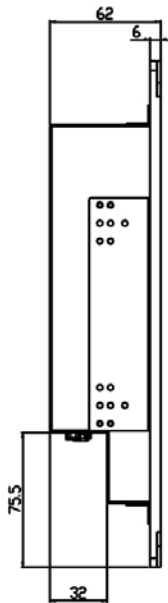

CUTOUT DIM.