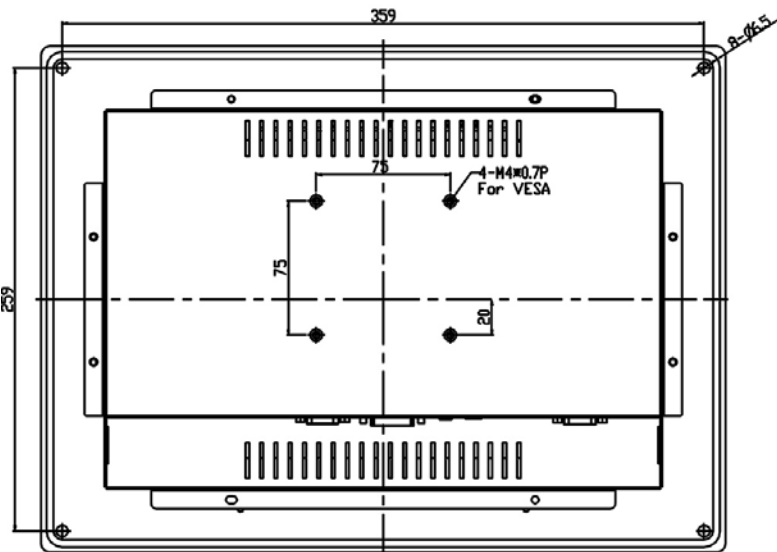

CUTOUT DIM.