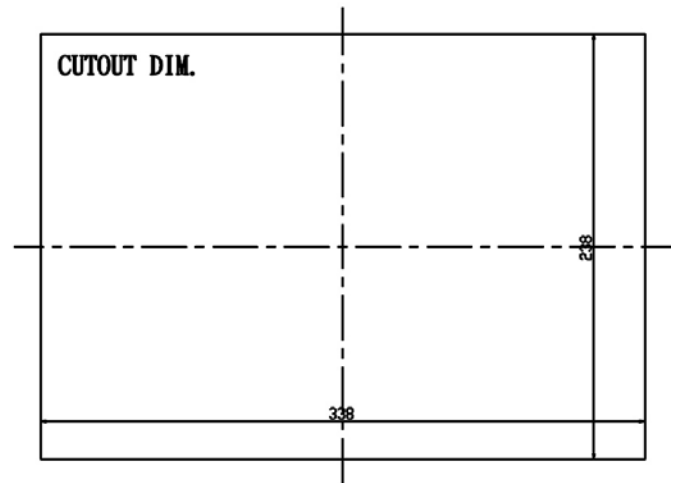

CUTOUT DIM.