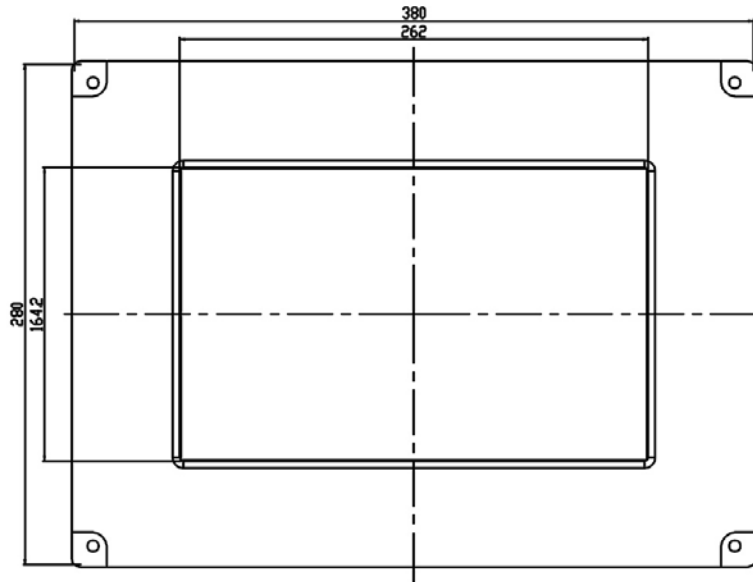

CUTOUT DIM.