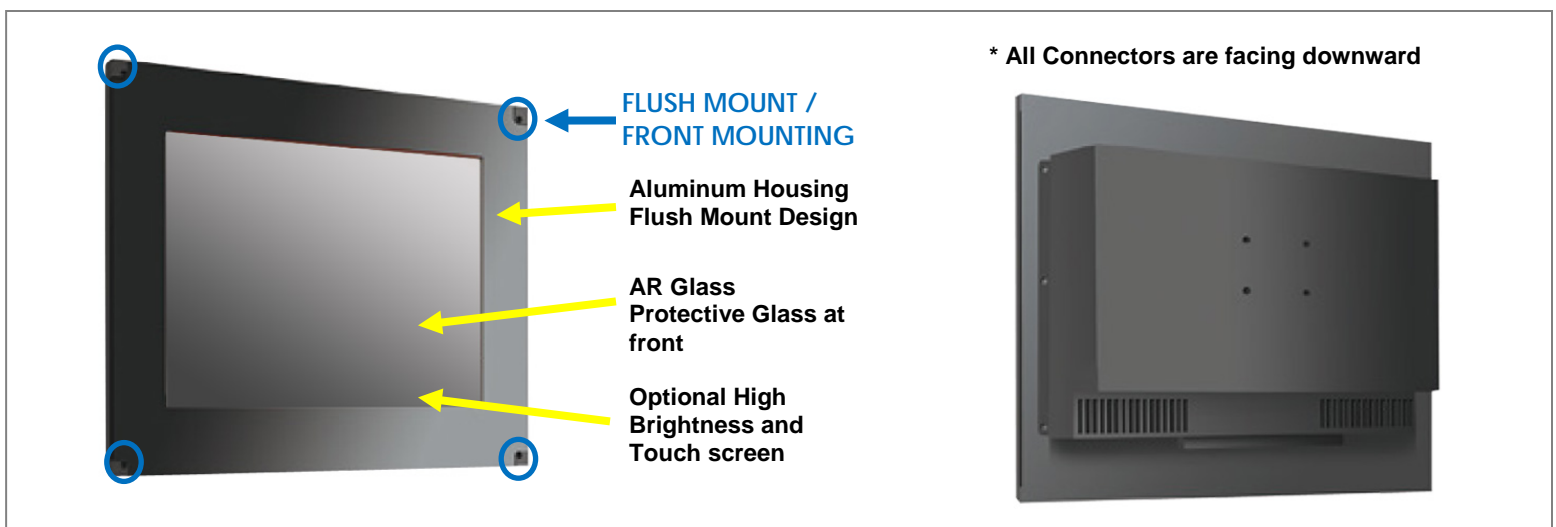

Industrial Rugged Flush Mount LCD Monitor

Specification:

Panel	Cell Type / Glass Surface	TFT LCD / Black Anti-Glare, low reflection coating	
	Aspect Ratio / Size	Wide / 12" viewable diagonal area	
	Active Area / Pixel Pitch	261.1(H) x 163.2(V) mm / 0.204(H) x 0.204(V) mm	
	Native Resolution / Colors	1280(H) x 800(V) / 262 K	
	Brightness / Contrast	400 cd/m ² (typ) / 1000 : 1	
	Response Time	≤ 25 ms	
	Viewing Angle (typical)	H.176° (- 88o ~ + 88o) , V. 176o(- 88o ~ + 88o)	
	Light Source	LED backlight, Long life, 35,000 hrs (typ)	
Input Sources	PC System	Signal	Analog RGB (0.7/1.0 V _{p-p} , 75 ohms)
		Sync	Separate Sync, Composite Sync, Sync On Green
		Frequency	F _h : 30 - 82Khz , F _v : 50 -75Hz
	Audio System	2W speaker x 2	
Input Terminals	1 x VGA (15 Pin Female D-Sub) , 1 x PC Audio (Stereo Headphone Jack) , 1 x DC Power Plug		
Convenient Features	Auto Calibration , Back Light Adjustment , Plug&Play (VESA DDC/CI, DDC 2B)		
	OSD Multi-Languages , Wall Mount Ready (VESA Dimension - please refer to Drawing)		
Power	External AC-to-12VDC power adapter with universal / Auto-Sensing, AC 90 to 260V, 50 / 60 Hz		
Power Consumption	Operation / Power Saving	10 watt , < 1 watt (Support DPMS)	
Operating Condition	Temperature / Humidity	- 15°C ~ 70°C (5°F ~ 158°F) , 10% ~ 90% (no condensation)	
Storage Condition	Temperature / Humidity	- 30°C ~ 80°C (-22°F ~ 176°F) , 10% ~ 90% (no condensation)	
Certification		FCC , CE	
Dimensions	Physical	Please refer to Drawing	
	Carton	W x H x D = TBD	
Weight	N.W. / G.W.	4 Kgs / 5 Kgs	
Container Loaded	20ft / 40ft / 40ft HQ	TBD (Sets , By pallet)	