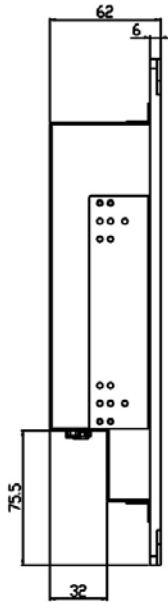

Industrial Rugged Flush Mount LCD Monitor

Specification:

Panel	Cell Type / Glass Surface	TFT LCD / Black Anti-Glare, low reflection coating	
	Aspect Ratio / Size	Wide / 12" viewable diagonal area	
	Active Area / Pixel Pitch	261.1(H) x 163.2(V) mm / 0.204(H) x 0.204(V) mm	
	Native Resolution / Colors	1280(H) x 800(V) / 262 K	
	Brightness / Contrast	400 cd/m ² (typ) / 1000 : 1	
	Response Time	≤ 25 ms	
	Viewing Angle (typical)	H.176° (- 88o ~ + 88o) , V. 176o(- 88o ~ + 88o)	
	Light Source	LED backlight, Long life, 35,000 hrs (typ)	
Input Sources	PC System	Signal	Analog RGB (0.7/1.0 V _{p-p} , 75 ohms)
		Sync	Separate Sync, Composite Sync, Sync On Green
		Frequency	F _h : 30 - 82Khz , F _v : 50 -75Hz
	Audio System	2W speaker x 2	
Input Terminals	1 x VGA (15 Pin Female D-Sub) , 1 x PC Audio (Stereo Headphone Jack) , 1 x DC Power Plug		
Convenient Features	Auto Calibration , Back Light Adjustment , Plug&Play (VESA DDC/CI, DDC 2B)		
	OSD Multi-Languages , Wall Mount Ready (VESA Dimension - please refer to Drawing)		
Power	External AC-to-12VDC power adapter with universal / Auto-Sensing, AC 90 to 260V, 50 / 60 Hz		
Power Consumption	Operation / Power Saving	10 watt , < 1 watt (Support DPMS)	
Operating Condition	Temperature / Humidity	- 15°C ~ 70°C (5°F ~ 158°F) , 10% ~ 90% (no condensation)	
Storage Condition	Temperature / Humidity	- 30°C ~ 80°C (-22°F ~ 176°F) , 10% ~ 90% (no condensation)	
Certification		FCC , CE	
Dimensions	Physical	Please refer to Drawing	
	Carton	W x H x D = TBD	
Weight	N.W. / G.W.	4 Kgs / 5 Kgs	
Container Loaded	20ft / 40ft / 40ft HQ	TBD (Sets , By pallet)	

Mechanical Drawing:

TOP VIEW

CUTOUT DIM.

LCD Options:

**LED Backlight Options**

Introducing LED backlight options for monitors for energy efficiency and a brighter screen.

**VIDEO Input Options:**

For Video inputs options: