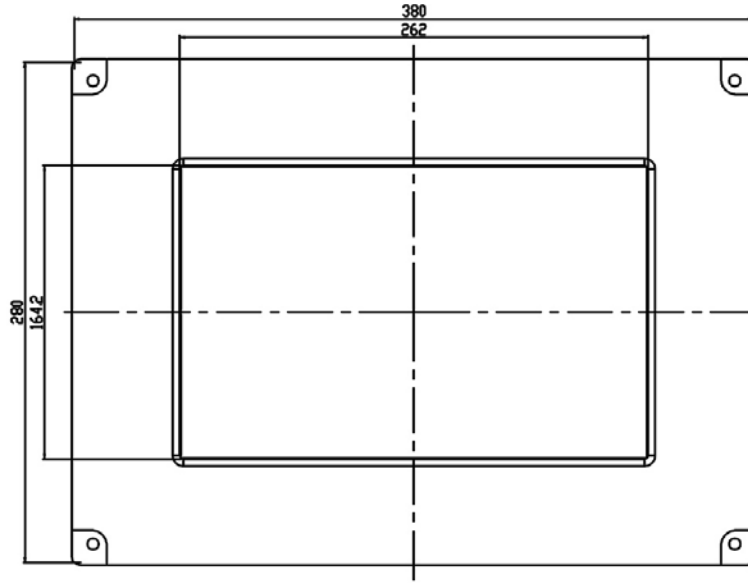

CUTOUT DIM.