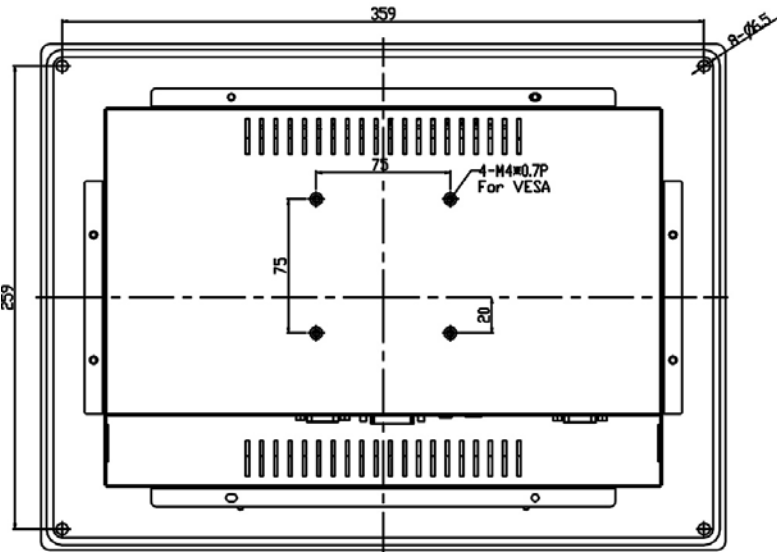

CUTOUT DIM.