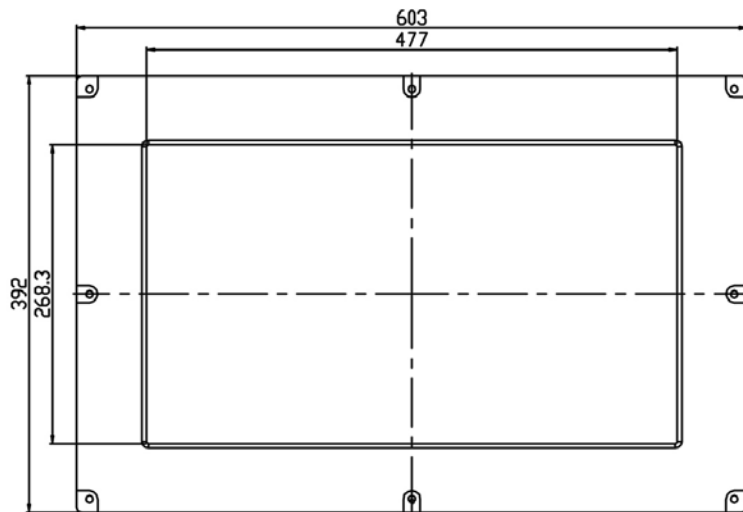

Mechanical Drawing: