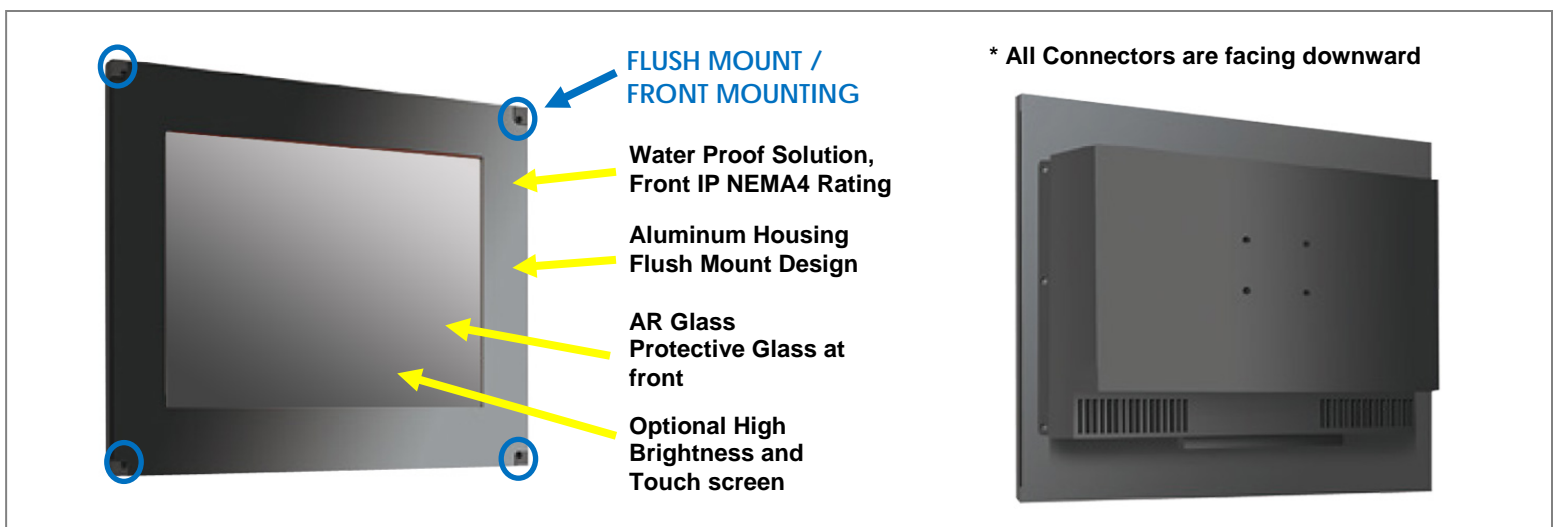

# Front IP65 Flush Mount Dust and Waterproof LCD

Front IP65 Flush Mount 21.5" Wide LCD monitor, 1920 x 1080, LED 250 nits, VGA input with Projective Capacitive Touch (1-2mm) USB Controller  
(Model: EFMW2150-IP-PCT)

## Rugged Completely Sealed IP65/NEMA4 Flush Mount LCD Monitor

**Specification:**

<b>Panel</b>	Cell Type / Glass Surface	TFT LCD / Black Anti-Glare, low reflection coating	
	Aspect Ratio / Size	Wide / 21.5" viewable diagonal area	
	Active Area / Pixel Pitch	476.64(H) x 268.11(V) mm / 0.248(H) x 0.248(V) mm	
	Native Resolution / Colors	1920(H) x 1080(V) / 16.7M	
	Brightness / Contrast	250 cd/m <sup>2</sup> (typ) / 1000 : 1	
	Response Time	≤ 5 ms	
	Viewing Angle (typical)	H.170° (- 85o ~ + 85o) , V. 160o(- 80o ~ + 80o)	
	Light Source	LED backlight, Long life, 35,000 hrs (typ)	
<b>Input Sources</b>	PC System	Signal	Analog RGB (0.7/1.0 V <sub>p-p</sub> , 75 ohms)
		Sync	Separate Sync, Composite Sync, Sync On Green
		Frequency	F <sub>h</sub> : 30 - 82Khz , F <sub>v</sub> : 50 -75Hz
	Audio System	2W speaker x 2	
<b>Input Terminals</b>	1 x VGA (15 Pin Female D-Sub) , 1 x PC Audio (Stereo Headphone Jack) , 1 x DC Power Plug		
<b>Convenient Features</b>	Auto Calibration , Back Light Adjustment , Plug&Play (VESA DDC/CI, DDC 2B)		
	OSD Multi-Languages , Wall Mount Ready (VESA Dimension - please refer to Drawing)		
<b>Power</b>	External AC-to-12VDC power adapter with universal / Auto-Sensing, AC 90 to 260V, 50 / 60 Hz		
<b>Power Consumption</b>	Operation / Power Saving	26.25 watt , < 1 watt (Support DPMS)	
<b>Operating Condition</b>	Temperature / Humidity	0°C ~ 50°C (32°F ~ 122°F) , 10% ~ 90% (no condensation)	
<b>Storage Condition</b>	Temperature / Humidity	- 20°C ~ 60°C (- 4°F ~ 140°F) , 10% ~ 90% (no condensation)	
<b>Certification</b>		FCC , CE	
<b>Dimensions</b>	Physical	Please refer to Drawing	
	Carton	W x H x D = TBD	
<b>Weight</b>	N.W. / G.W.	8 Kgs / 9 Kgs	
<b>Container Loaded</b>	20ft / 40ft / 40ft HQ	TBD (Sets , By pallet)	