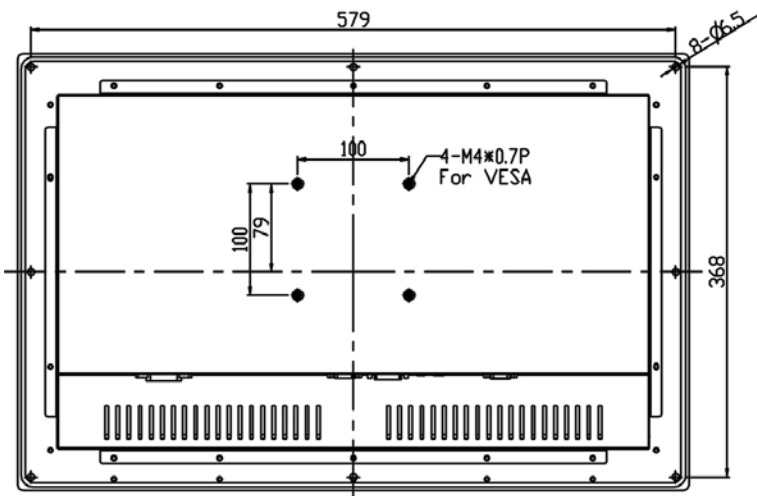

Mechanical Drawing: