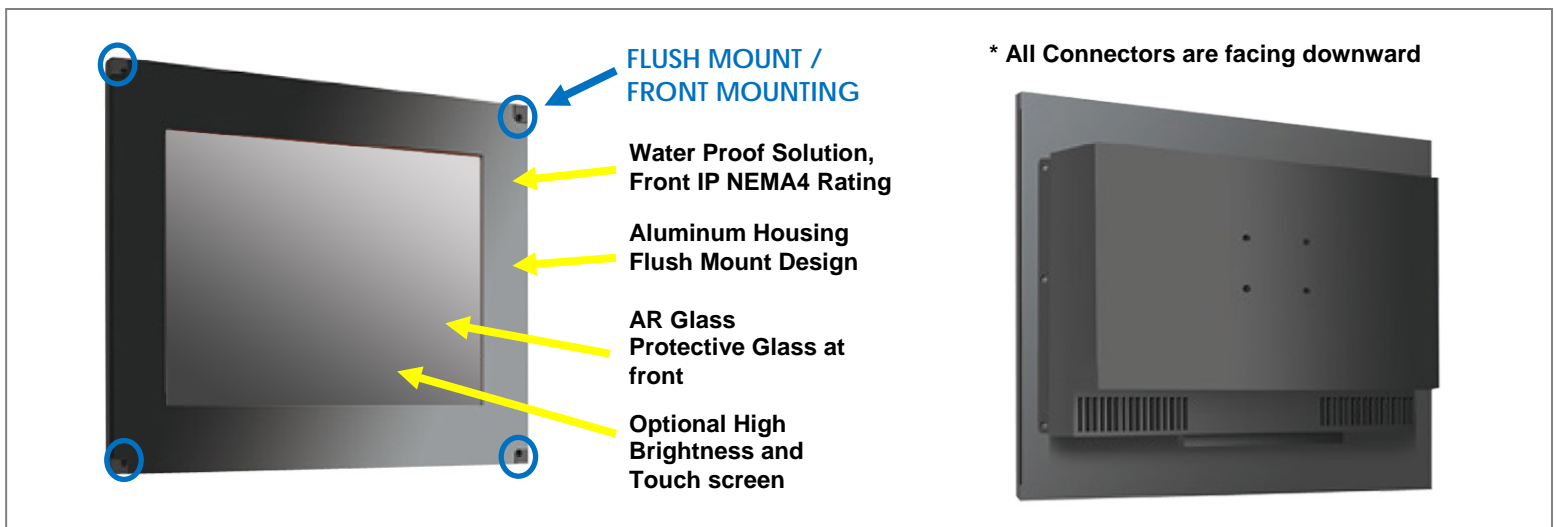

# Front IP65 Flush Mount Dust and Waterproof LCD

Front IP65 Flush Mount 21.5" Wide LCD monitor, 1920 x 1080, LED 250 nits, VGA input, WV(178°/178°)  
(Model: EFMW2150WV-IP)

**Water Jets Protected**

**Vibration Safeguards**

## Rugged Completely Sealed IP65/NEMA4 Flush Mount LCD Monitor

**Specification:**

<b>Panel</b>	Cell Type / Glass Surface	TFT LCD / Black Anti-Glare, low reflection coating	
	Aspect Ratio / Size	Wide / 21.5" viewable diagonal area	
	Active Area / Pixel Pitch	476.64(H) x 268.11(V) mm / 0.248(H) x 0.248(V) mm	
	Native Resolution / Colors	1920(H) x 1080(V) / 16.7M	
	Brightness / Contrast	250 cd/m <sup>2</sup> (typ) / 3000 : 1	
	Response Time	≤ 25 ms	
	Viewing Angle (typical)	H.178° (- 89o ~ + 89o) , V. 178o(- 89o ~ + 89o)	
	Light Source	LED backlight, Long life, 35,000 hrs (typ)	
<b>Input Sources</b>	PC System	Signal	Analog RGB (0.7/1.0 V <sub>p-p</sub> , 75 ohms)
		Sync	Separate Sync, Composite Sync, Sync On Green
		Frequency	F <sub>h</sub> : 30 - 82Khz , F <sub>v</sub> : 50 -75Hz
	Audio System	2W speaker x 2	
<b>Input Terminals</b>	1 x VGA (15 Pin Female D-Sub) , 1 x PC Audio (Stereo Headphone Jack) , 1 x DC Power Plug		
<b>Convenient Features</b>	Auto Calibration , Back Light Adjustment , Plug&Play (VESA DDC/CI, DDC 2B)		
	OSD Multi-Languages , Wall Mount Ready (VESA Dimension - please refer to Drawing)		
<b>Power</b>	External AC-to-12VDC power adapter with universal / Auto-Sensing, AC 90 to 260V, 50 / 60 Hz		
<b>Power Consumption</b>	Operation / Power Saving	26.25 watt , < 1 watt (Support DPMS)	
<b>Operating Condition</b>	Temperature / Humidity	0°C ~ 50°C (32°F ~ 122°F) , 10% ~ 90% (no condensation)	
<b>Storage Condition</b>	Temperature / Humidity	- 20°C ~ 60°C (- 4°F ~ 140°F) , 10% ~ 90% (no condensation)	
<b>Certification</b>		FCC , CE	
<b>Dimensions</b>	Physical	Please refer to Drawing	
	Carton	W x H x D = TBD	
<b>Weight</b>	N.W. / G.W.	8 Kgs / 9 Kgs	
<b>Container Loaded</b>	20ft / 40ft / 40ft HQ	TBD (Sets , By pallet)	