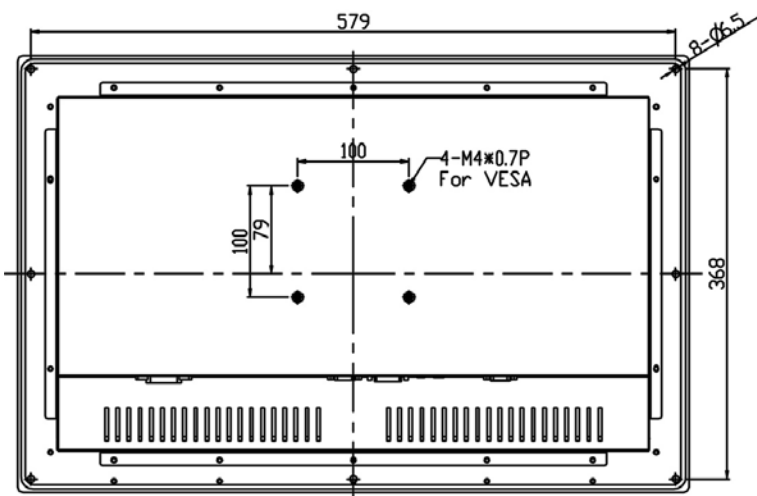

Mechanical Drawing: