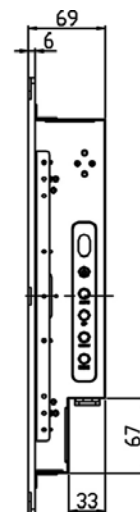

Mechanical Drawing: