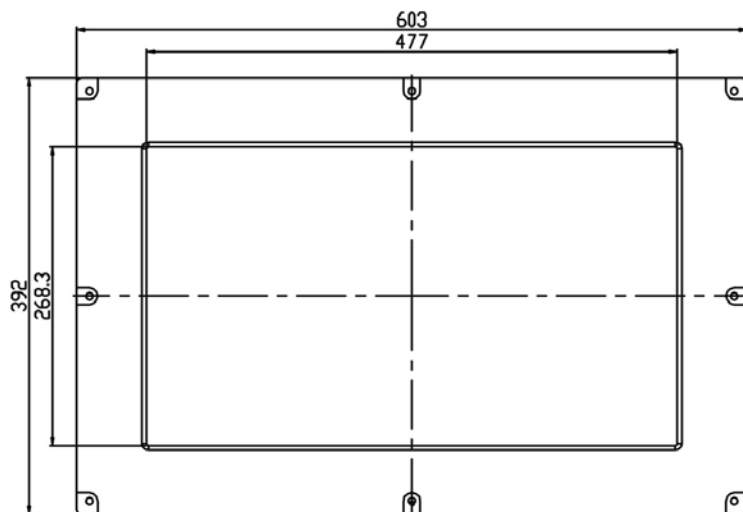

Mechanical Drawing: