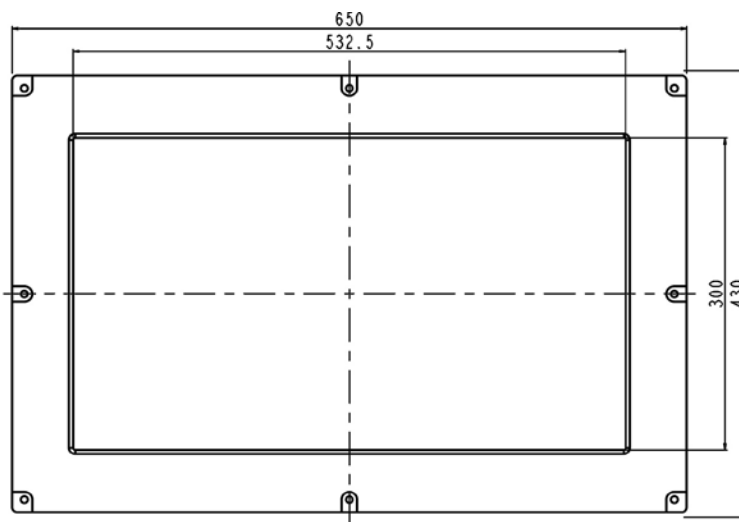

Applications:

- Automation
- Batch Processing
- Commercial Broadcast Operations
- Man Machine Interface (MMI) Operation
- Electronic Flight Bag (EFB)
- Food Processing
- GPS Mapping Systems
- Inspection Systems

Mechanical Drawing: