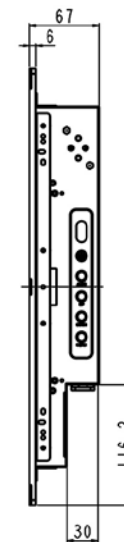

Applications:

- Automation
- Batch Processing
- Commercial Broadcast Operations
- Man Machine Interface (MMI) Operation
- Electronic Flight Bag (EFB)
- Food Processing
- GPS Mapping Systems
- Inspection Systems

Mechanical Drawing: