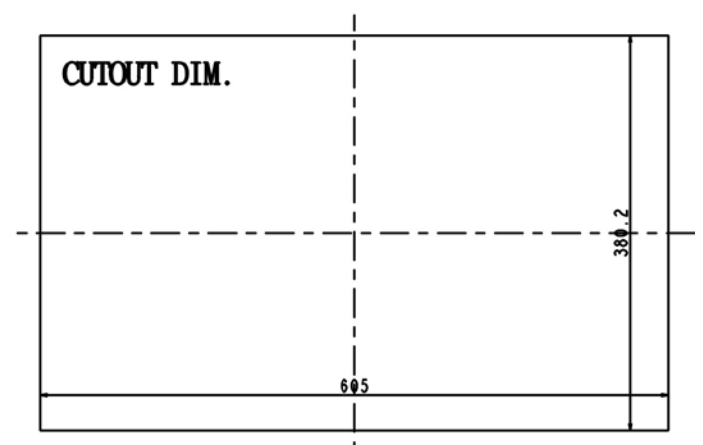

Applications:

- Automation
- Batch Processing
- Commercial Broadcast Operations
- Man Machine Interface (MMI) Operation
- Electronic Flight Bag (EFB)
- Food Processing
- GPS Mapping Systems
- Inspection Systems

Mechanical Drawing: