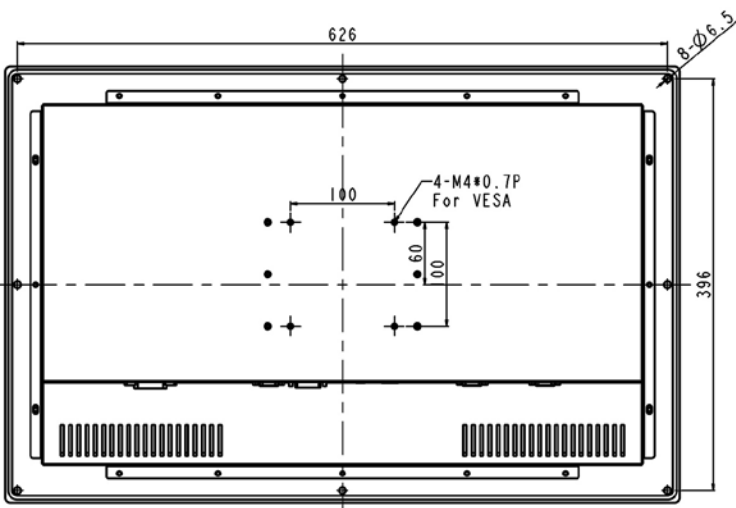

Applications:

- Automation
- Batch Processing
- Commercial Broadcast Operations
- Man Machine Interface (MMI) Operation
- Electronic Flight Bag (EFB)
- Food Processing
- GPS Mapping Systems
- Inspection Systems

Mechanical Drawing: