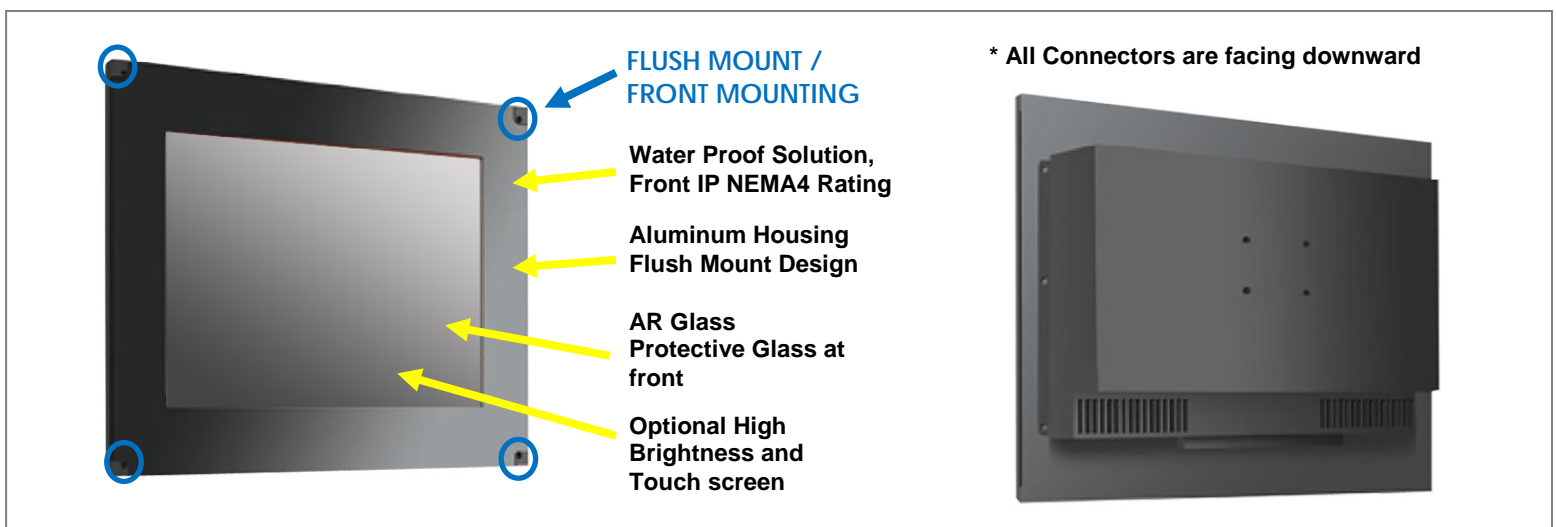

Rugged Completely Sealed IP65/NEMA4 Flush Mount LCD Monitor

Photo Gallery:

Specification:

Panel	Cell Type / Glass Surface	TFT LCD / Black Anti-Glare, low reflection coating	
	Aspect Ratio / Size	Wide / 24" viewable diagonal area	
	Active Area / Pixel Pitch	531.36(H) x 298.89(V) mm / 0.2768(H) x 0.2768(V) mm	
	Native Resolution / Colors	1920(H) x 1080(V) / 16.7M	
	Brightness / Contrast	1000 cd/m ² (typ) / 1000 : 1	
	Response Time	≤ 5 ms	
	Viewing Angle (typical)	H.170° (- 85o ~ + 85o) , V. 160o(- 80o ~ + 80o)	
	Light Source	LED backlight, Long life, 35,000 hrs (typ)	
Input Sources	PC System	Signal	Analog RGB (0.7/1.0 V _{p-p} , 75 ohms)
		Sync	Separate Sync, Composite Sync, Sync On Green
		Frequency	F _h : 30 - 82Khz , F _v : 50 -75Hz
	Audio System	2W speaker x 2	
Input Terminals	1 x VGA, 1 x HDMI, 1 x DVI, 1 x PC Audio (Stereo Headphone Jack) , 1 x DC Power Plug		
Convenient Features	Auto Calibration , Back Light Adjustment , Plug&Play (VESA DDC/CI, DDC 2B)		
	OSD Multi-Languages , Wall Mount Ready (VESA Dimension - please refer to Drawing)		
Power	External AC-to-12VDC power adapter with universal / Auto-Sensing, AC 90 to 260V, 50 / 60 Hz		
Power Consumption	Operation / Power Saving	62 watt , < 1 watt (Support DPMS)	
Operating Condition	Temperature / Humidity	0°C ~ 50°C (32°F ~ 122°F) , 10% ~ 90% (no condensation)	
Storage Condition	Temperature / Humidity	- 20°C ~ 60°C (- 4°F ~ 140°F) , 10% ~ 90% (no condensation)	
Certification	FCC , CE		
Dimensions	Physical	Please refer to Drawing	
	Carton	W x H x D = TBD	
Weight	N.W. / G.W.	12 Kgs / 13.5 Kgs	
Container Loaded	20ft / 40ft / 40ft HQ	TBD (Sets , By pallet)	