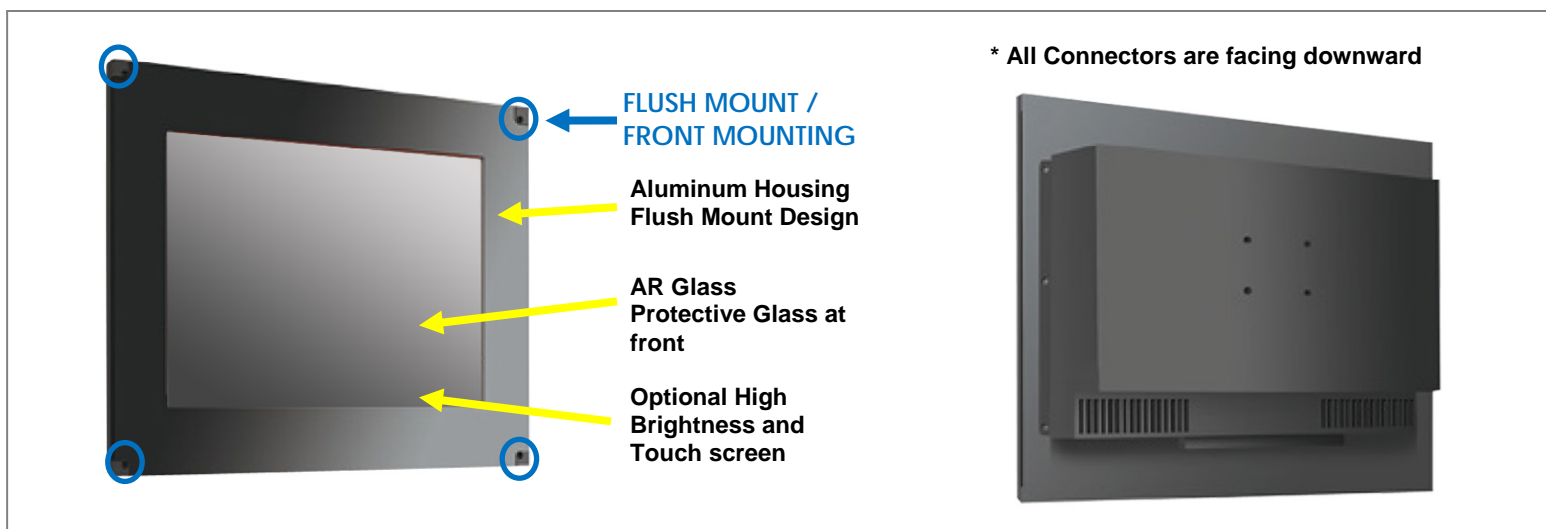

## Industrial Rugged Flush Mount LCD Monitor

Photo Gallery:

Specification:

<b>Panel</b>	Cell Type / Glass Surface	TFT LCD / Black Anti-Glare, low reflection coating	
	Aspect Ratio / Size	Wide / 24" viewable diagonal area	
	Active Area / Pixel Pitch	531.36(H) x 298.89(V) mm / 0.2768(H) x 0.2768(V) mm	
	Native Resolution / Colors	1920(H) x 1080(V) / 16.7M	
	Brightness / Contrast	1000 cd/m <sup>2</sup> (typ) / 1000 : 1	
	Response Time	≤ 5 ms	
	Viewing Angle (typical)	H.170° (- 85o ~ + 85o) , V. 160o(- 80o ~ + 80o)	
	Light Source	LED backlight, Long life, 35,000 hrs (typ)	
<b>Input Sources</b>	PC System	Signal	Analog RGB (0.7/1.0 V <sub>p-p</sub> , 75 ohms)
		Sync	Separate Sync, Composite Sync, Sync On Green
		Frequency	F <sub>h</sub> : 30 - 82Khz , F <sub>v</sub> : 50 -75Hz
	Audio System	2W speaker x 2	
<b>Input Terminals</b>	1 x VGA, 1 x HDMI, 1 x DVI, 1 x PC Audio (Stereo Headphone Jack) , 1 x DC Power Plug		
<b>Convenient Features</b>	Auto Calibration , Back Light Adjustment , Plug&Play (VESA DDC/CI, DDC 2B)		
	OSD Multi-Languages , Wall Mount Ready (VESA Dimension - please refer to Drawing)		
<b>Power</b>	External AC-to-12VDC power adapter with universal / Auto-Sensing, AC 90 to 260V, 50 / 60 Hz		
<b>Power Consumption</b>	Operation / Power Saving	62 watt , < 1 watt (Support DPMS)	
<b>Operating Condition</b>	Temperature / Humidity	0°C ~ 50°C (32°F ~ 122°F) , 10% ~ 90% (no condensation)	
<b>Storage Condition</b>	Temperature / Humidity	- 20°C ~ 60°C (- 4°F ~ 140°F) , 10% ~ 90% (no condensation)	
<b>Certification</b>	FCC , CE		
<b>Dimensions</b>	Physical	Please refer to Drawing	
	Carton	W x H x D = TBD	
<b>Weight</b>	N.W. / G.W.	12 Kgs / 13.5 Kgs	
<b>Container Loaded</b>	20ft / 40ft / 40ft HQ	TBD (Sets , By pallet)	