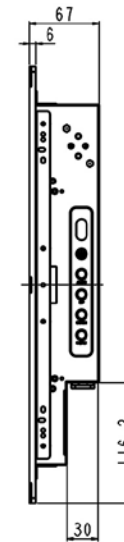

## Industrial Rugged Flush Mount LCD Monitor

Photo Gallery:

Specification:

<b>Panel</b>	Cell Type / Glass Surface	TFT LCD / Black Anti-Glare, low reflection coating	
	Aspect Ratio / Size	Wide / 24" viewable diagonal area	
	Active Area / Pixel Pitch	531.36(H) x 298.89(V) mm / 0.2768(H) x 0.2768(V) mm	
	Native Resolution / Colors	1920(H) x 1080(V) / 16.7M	
	Brightness / Contrast	1000 cd/m <sup>2</sup> (typ) / 1000 : 1	
	Response Time	≤ 5 ms	
	Viewing Angle (typical)	H.170° (- 85o ~ + 85o) , V. 160o(- 80o ~ + 80o)	
	Light Source	LED backlight, Long life, 35,000 hrs (typ)	
<b>Input Sources</b>	PC System	Signal	Analog RGB (0.7/1.0 V <sub>p-p</sub> , 75 ohms)
		Sync	Separate Sync, Composite Sync, Sync On Green
		Frequency	F <sub>h</sub> : 30 - 82Khz , F <sub>v</sub> : 50 -75Hz
	Audio System	2W speaker x 2	
<b>Input Terminals</b>	1 x VGA, 1 x HDMI, 1 x DVI, 1 x PC Audio (Stereo Headphone Jack) , 1 x DC Power Plug		
<b>Convenient Features</b>	Auto Calibration , Back Light Adjustment , Plug&Play (VESA DDC/CI, DDC 2B)		
	OSD Multi-Languages , Wall Mount Ready (VESA Dimension - please refer to Drawing)		
<b>Power</b>	External AC-to-12VDC power adapter with universal / Auto-Sensing, AC 90 to 260V, 50 / 60 Hz		
<b>Power Consumption</b>	Operation / Power Saving	62 watt , < 1 watt (Support DPMS)	
<b>Operating Condition</b>	Temperature / Humidity	0°C ~ 50°C (32°F ~ 122°F) , 10% ~ 90% (no condensation)	
<b>Storage Condition</b>	Temperature / Humidity	- 20°C ~ 60°C (- 4°F ~ 140°F) , 10% ~ 90% (no condensation)	
<b>Certification</b>	FCC , CE		
<b>Dimensions</b>	Physical	Please refer to Drawing	
	Carton	W x H x D = TBD	
<b>Weight</b>	N.W. / G.W.	12 Kgs / 13.5 Kgs	
<b>Container Loaded</b>	20ft / 40ft / 40ft HQ	TBD (Sets , By pallet)	

**Mechanical Drawing:**