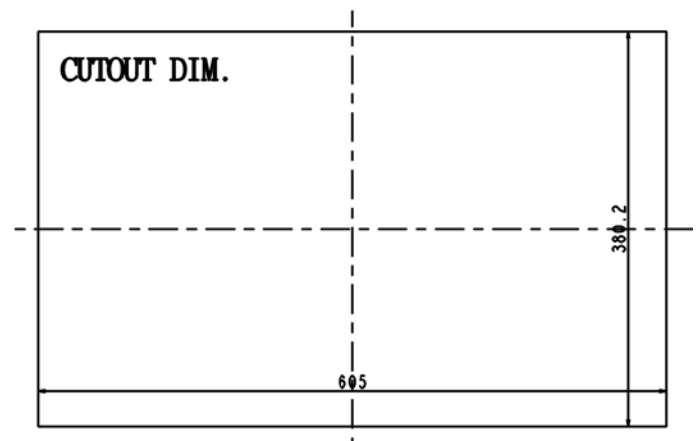

Applications:

- Automation
- Batch Processing
- Commercial Broadcast Operations
- Man Machine Interface (MMI) Operation
- Electronic Flight Bag (EFB)
- Food Processing
- GPS Mapping Systems
- Inspection Systems

Mechanical Drawing: