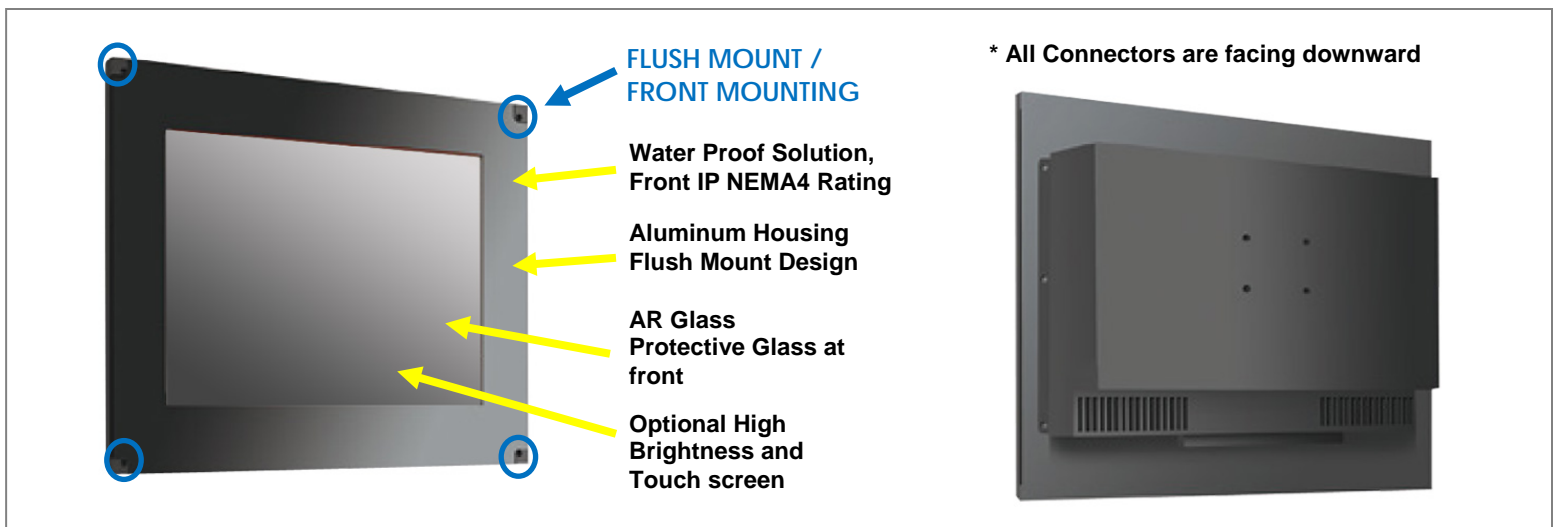

Front IP65 Flush Mount Dust and Waterproof LCD

Front IP65 Flush Mount 24" Wide LCD monitor, 1920 x 1080, LED 1000 nits, VGA + HDMI + DVI input, WV(178°/178°) with 10 points Projective Capacitive Touch (1-2mm) USB Controller
(Model: EFMW2400HB2WV-IP-PCT10)

Rugged Completely Sealed IP65/NEMA4 Flush Mount LCD Monitor

Photo Gallery:

Specification:

Panel	Cell Type / Glass Surface	TFT LCD / Black Anti-Glare, low reflection coating	
	Aspect Ratio / Size	Wide / 24" viewable diagonal area	
	Active Area / Pixel Pitch	531.36(H) x 298.89(V) mm / 0.2768(H) x 0.2768(V) mm	
	Native Resolution / Colors	1920(H) x 1080(V) / 16.7M	
	Brightness / Contrast	1000 cd/m ² (typ) / 3000 : 1	
	Response Time	≤ 15 ms	
	Viewing Angle (typical)	H.178° (- 89o ~ + 89o) , V. 178o(- 89o ~ + 89o)	
	Light Source	LED backlight, Long life, 35,000 hrs (typ)	
Input Sources	PC System	Signal	Analog RGB (0.7/1.0 V _{p-p} , 75 ohms)
		Sync	Separate Sync, Composite Sync, Sync On Green
		Frequency	F _h : 30 - 82Khz , F _v : 50 -75Hz
	Audio System	2W speaker x 2	
Input Terminals	1 x VGA, 1 x HDMI, 1 x DVI, 1 x PC Audio (Stereo Headphone Jack) , 1 x DC Power Plug		
Convenient Features	Auto Calibration , Back Light Adjustment , Plug&Play (VESA DDC/CI, DDC 2B)		
	OSD Multi-Languages , Wall Mount Ready (VESA Dimension - please refer to Drawing)		
Power	External AC-to-12VDC power adapter with universal / Auto-Sensing, AC 90 to 260V, 50 / 60 Hz		
Power Consumption	Operation / Power Saving	62 watt , < 1 watt (Support DPMS)	
Operating Condition	Temperature / Humidity	0°C ~ 50°C (32°F ~ 122°F) , 10% ~ 90% (no condensation)	
Storage Condition	Temperature / Humidity	- 20°C ~ 60°C (- 4°F ~ 140°F) , 10% ~ 90% (no condensation)	
Certification	FCC , CE		
Dimensions	Physical	Please refer to Drawing	
	Carton	W x H x D = TBD	
Weight	N.W. / G.W.	12 Kgs / 13.5 Kgs	
Container Loaded	20ft / 40ft / 40ft HQ	TBD (Sets , By pallet)	