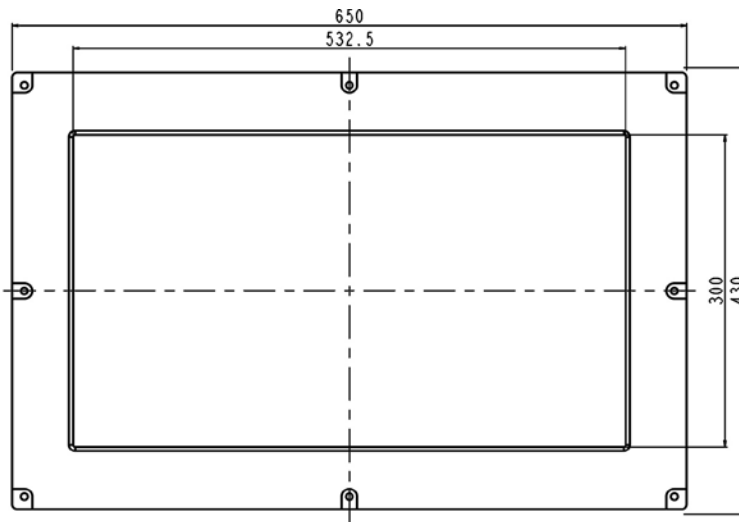

Applications:

- Automation
- Batch Processing
- Commercial Broadcast Operations
- Man Machine Interface (MMI) Operation
- Electronic Flight Bag (EFB)
- Food Processing
- GPS Mapping Systems
- Inspection Systems

Mechanical Drawing: