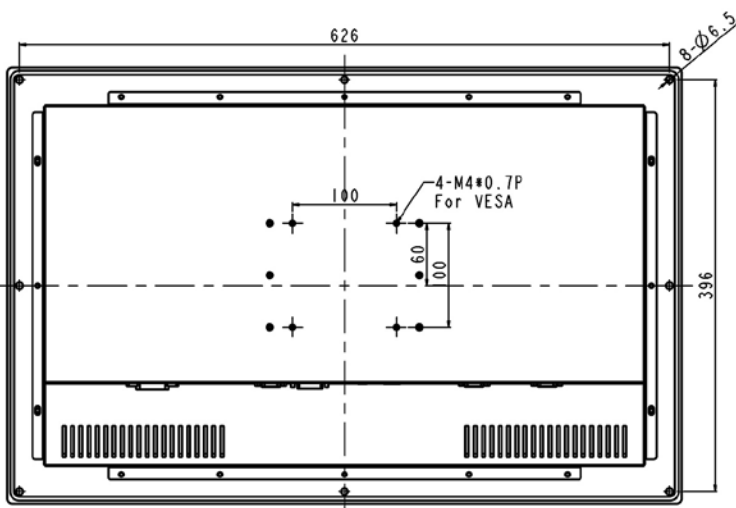

Applications:

- Automation
- Batch Processing
- Commercial Broadcast Operations
- Man Machine Interface (MMI) Operation
- Electronic Flight Bag (EFB)
- Food Processing
- GPS Mapping Systems
- Inspection Systems

Mechanical Drawing: