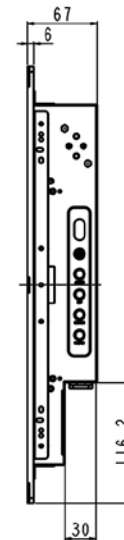

Applications:

- Automation
- Batch Processing
- Commercial Broadcast Operations
- Man Machine Interface (MMI) Operation
- Electronic Flight Bag (EFB)
- Food Processing
- GPS Mapping Systems
- Inspection Systems

Mechanical Drawing: