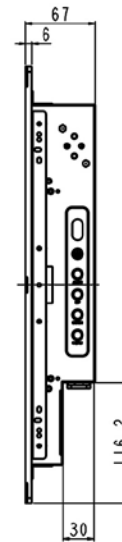

Applications:

- Automation
- Batch Processing
- Commercial Broadcast Operations
- Man Machine Interface (MMI) Operation
- Electronic Flight Bag (EFB)
- Food Processing
- GPS Mapping Systems
- Inspection Systems

Mechanical Drawing: