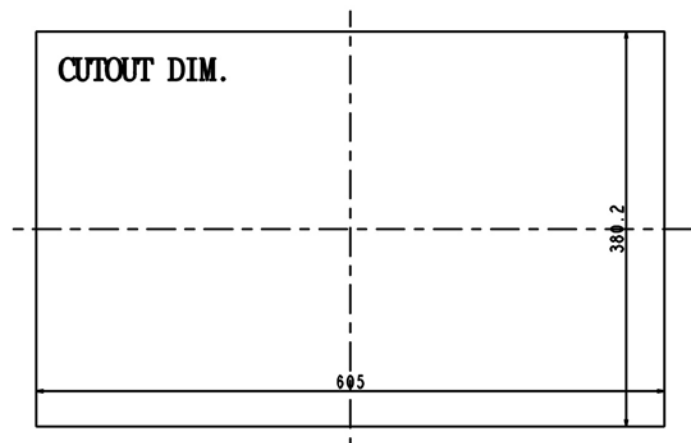

Applications:

- Automation
- Batch Processing
- Commercial Broadcast Operations
- Man Machine Interface (MMI) Operation
- Electronic Flight Bag (EFB)
- Food Processing
- GPS Mapping Systems
- Inspection Systems

Mechanical Drawing: