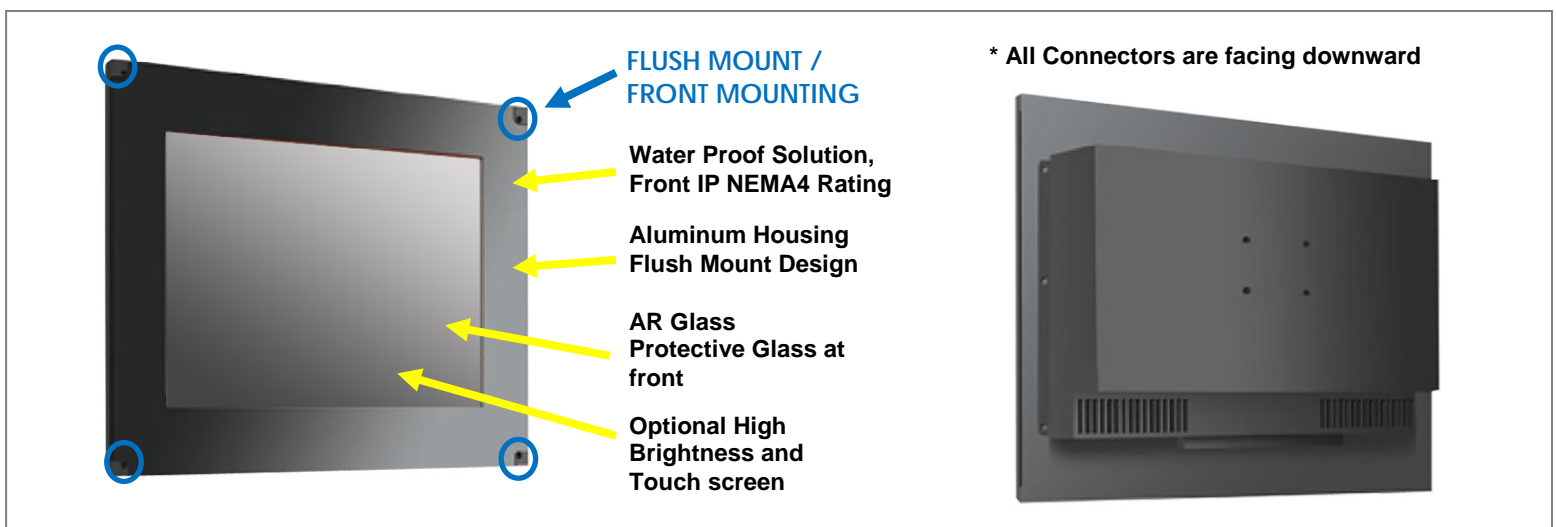

Rugged Completely Sealed IP65/NEMA4 Flush Mount LCD Monitor

Photo Gallery:

Specification:

Panel	Cell Type / Glass Surface	TFT LCD / Black Anti-Glare, low reflection coating	
	Aspect Ratio / Size	Wide / 24" viewable diagonal area	
	Active Area / Pixel Pitch	531.36(H) x 298.89(V) mm / 0.2768(H) x 0.2768(V) mm	
	Native Resolution / Colors	1920(H) x 1080(V) / 16.7M	
	Brightness / Contrast	1000 cd/m ² (typ) / 3000 : 1	
	Response Time	≤ 15 ms	
	Viewing Angle (typical)	H.178° (- 89o ~ + 89o) , V. 178o(- 89o ~ + 89o)	
	Light Source	LED backlight, Long life, 35,000 hrs (typ)	
Input Sources	PC System	Signal	Analog RGB (0.7/1.0 V _{p-p} , 75 ohms)
		Sync	Separate Sync, Composite Sync, Sync On Green
		Frequency	F _h : 30 - 82Khz , F _v : 50 -75Hz
	Audio System	2W speaker x 2	
Input Terminals	1 x VGA, 1 x HDMI, 1 x DVI, 1 x PC Audio (Stereo Headphone Jack) , 1 x DC Power Plug		
Convenient Features	Auto Calibration , Back Light Adjustment , Plug&Play (VESA DDC/CI, DDC 2B)		
	OSD Multi-Languages , Wall Mount Ready (VESA Dimension - please refer to Drawing)		
Power	External AC-to-12VDC power adapter with universal / Auto-Sensing, AC 90 to 260V, 50 / 60 Hz		
Power Consumption	Operation / Power Saving	62 watt , < 1 watt (Support DPMS)	
Operating Condition	Temperature / Humidity	0°C ~ 50°C (32°F ~ 122°F) , 10% ~ 90% (no condensation)	
Storage Condition	Temperature / Humidity	- 20°C ~ 60°C (- 4°F ~ 140°F) , 10% ~ 90% (no condensation)	
Certification	FCC , CE		
Dimensions	Physical	Please refer to Drawing	
	Carton	W x H x D = TBD	
Weight	N.W. / G.W.	12 Kgs / 13.5 Kgs	
Container Loaded	20ft / 40ft / 40ft HQ	TBD (Sets , By pallet)	