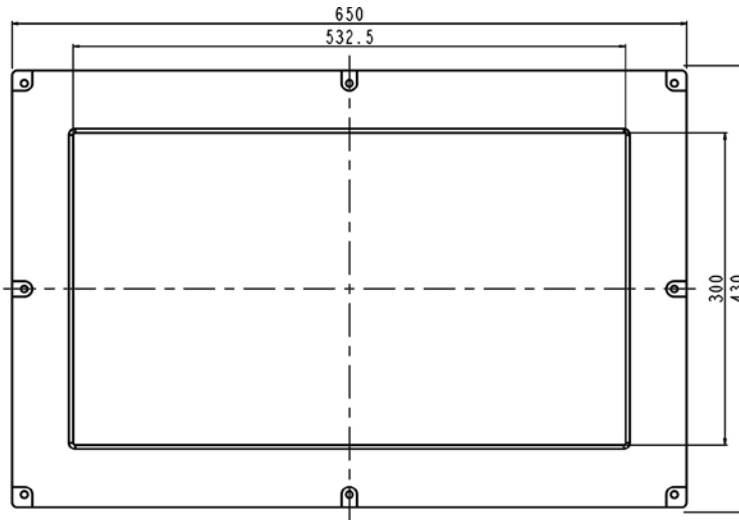

Applications:

- Automation
- Batch Processing
- Commercial Broadcast Operations
- Man Machine Interface (MMI) Operation
- Electronic Flight Bag (EFB)
- Food Processing
- GPS Mapping Systems
- Inspection Systems

Mechanical Drawing: