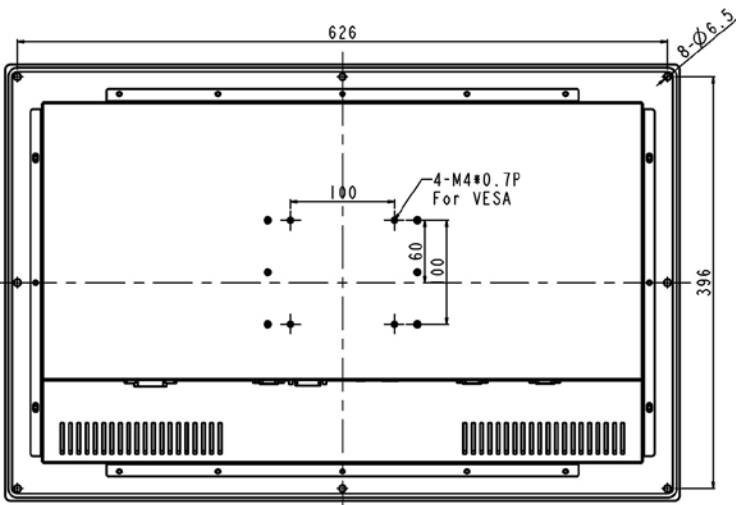

Applications:

- Automation
- Batch Processing
- Commercial Broadcast Operations
- Man Machine Interface (MMI) Operation
- Electronic Flight Bag (EFB)
- Food Processing
- GPS Mapping Systems
- Inspection Systems

Mechanical Drawing: