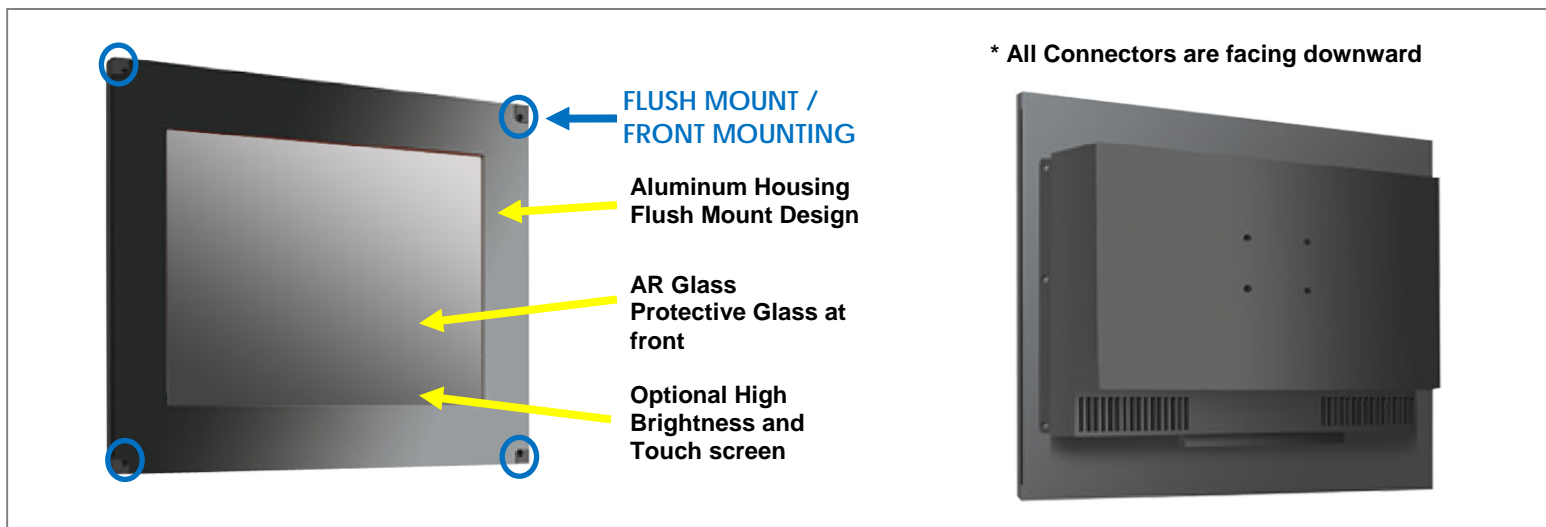

## Industrial Rugged Flush Mount LCD Monitor

Photo Gallery:

Specification:

<b>Panel</b>	Cell Type / Glass Surface	TFT LCD / Black Anti-Glare, low reflection coating	
	Aspect Ratio / Size	Wide / 24" viewable diagonal area	
	Active Area / Pixel Pitch	531.36(H) x 298.89(V) mm / 0.2768(H) x 0.2768(V) mm	
	Native Resolution / Colors	1920(H) x 1080(V) / 16.7M	
	Brightness / Contrast	250 cd/m <sup>2</sup> (typ) / 3000 : 1	
	Response Time	≤ 15 ms	
	Viewing Angle (typical)	H.178° (- 89o ~ + 89o) , V. 178o(- 89o ~ + 89o)	
	Light Source	LED backlight, Long life, 35,000 hrs (typ)	
<b>Input Sources</b>	PC System	Signal	Analog RGB (0.7/1.0 V <sub>p-p</sub> , 75 ohms)
		Sync	Separate Sync, Composite Sync, Sync On Green
		Frequency	F <sub>h</sub> : 30 - 82Khz , F <sub>v</sub> : 50 -75Hz
	Audio System	2W speaker x 2	
<b>Input Terminals</b>	1 x VGA, 1 x HDMI, 1 x DVI, 1 x PC Audio (Stereo Headphone Jack) , 1 x DC Power Plug		
<b>Convenient Features</b>	Auto Calibration , Back Light Adjustment , Plug&Play (VESA DDC/CI, DDC 2B)		
	OSD Multi-Languages , Wall Mount Ready (VESA Dimension - please refer to Drawing)		
<b>Power</b>	External AC-to-12VDC power adapter with universal / Auto-Sensing, AC 90 to 260V, 50 / 60 Hz		
<b>Power Consumption</b>	Operation / Power Saving	61.25 watt , < 1 watt (Support DPMS)	
<b>Operating Condition</b>	Temperature / Humidity	0°C ~ 50°C (32°F ~ 122°F) , 10% ~ 90% (no condensation)	
<b>Storage Condition</b>	Temperature / Humidity	- 20°C ~ 60°C (- 4°F ~ 140°F) , 10% ~ 90% (no condensation)	
<b>Certification</b>	FCC , CE		
<b>Dimensions</b>	Physical	Please refer to Drawing	
	Carton	W x H x D = TBD	
<b>Weight</b>	N.W. / G.W.	12 Kgs / 13.5 Kgs	
<b>Container Loaded</b>	20ft / 40ft / 40ft HQ	TBD (Sets , By pallet)	