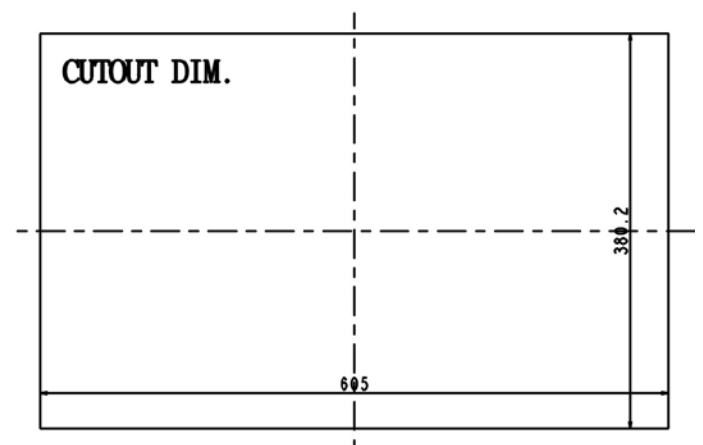

Applications:

- Automation
- Batch Processing
- Commercial Broadcast Operations
- Man Machine Interface (MMI) Operation
- Electronic Flight Bag (EFB)
- Food Processing
- GPS Mapping Systems
- Inspection Systems

Mechanical Drawing: