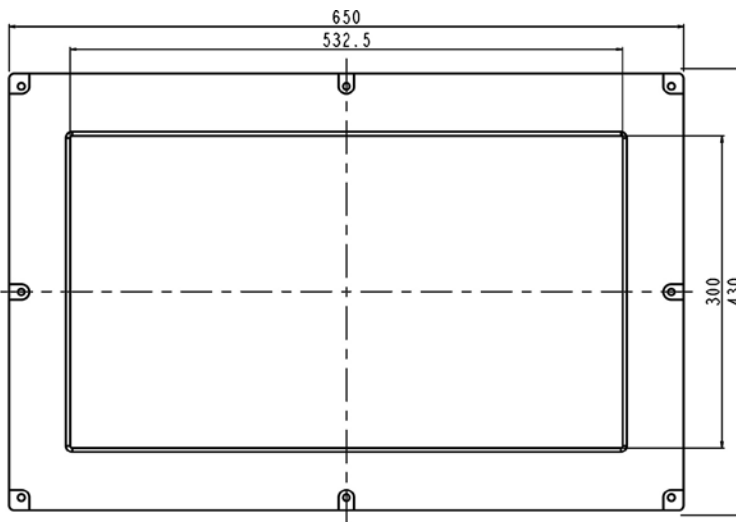

Applications:

- Automation
- Batch Processing
- Commercial Broadcast Operations
- Man Machine Interface (MMI) Operation
- Electronic Flight Bag (EFB)
- Food Processing
- GPS Mapping Systems
- Inspection Systems

Mechanical Drawing: