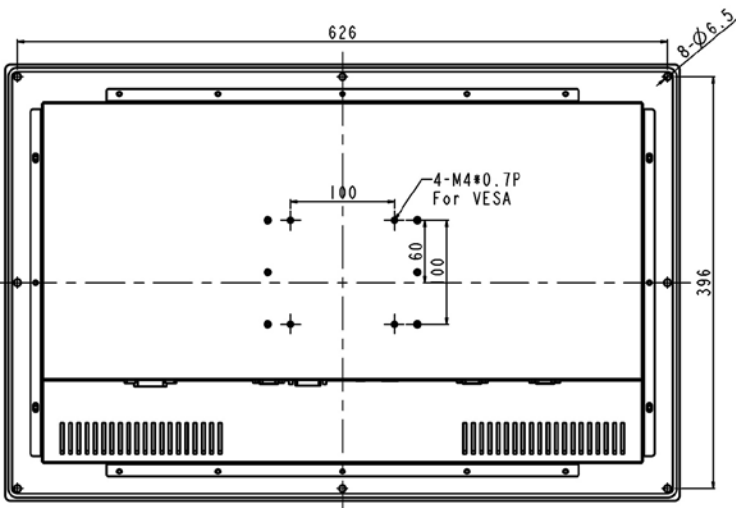

Applications:

- Automation
- Batch Processing
- Commercial Broadcast Operations
- Man Machine Interface (MMI) Operation
- Electronic Flight Bag (EFB)
- Food Processing
- GPS Mapping Systems
- Inspection Systems

Mechanical Drawing: