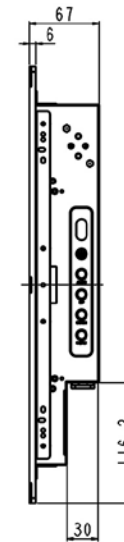

# EFM Series Industrial Flush Mount LCD Monitor

Flush Mount 24" Wide LCD monitor, 1920 x 1080, LED 250 nits, VGA + HDMI + DVI input, WV(178°/178°)  
(Model: EFMW2400WV)

**Vibration Safeguards**

**Shock Safeguards**

## Industrial Rugged Flush Mount LCD Monitor

Photo Gallery:

Specification:

<b>Panel</b>	Cell Type / Glass Surface	TFT LCD / Black Anti-Glare, low reflection coating	
	Aspect Ratio / Size	Wide / 24" viewable diagonal area	
	Active Area / Pixel Pitch	531.36(H) x 298.89(V) mm / 0.2768(H) x 0.2768(V) mm	
	Native Resolution / Colors	1920(H) x 1080(V) / 16.7M	
	Brightness / Contrast	250 cd/m <sup>2</sup> (typ) / 3000 : 1	
	Response Time	≤ 15 ms	
	Viewing Angle (typical)	H.178° (- 89o ~ + 89o) , V. 178o(- 89o ~ + 89o)	
	Light Source	LED backlight, Long life, 35,000 hrs (typ)	
<b>Input Sources</b>	PC System	Signal	Analog RGB (0.7/1.0 V <sub>p-p</sub> , 75 ohms)
		Sync	Separate Sync, Composite Sync, Sync On Green
		Frequency	F <sub>h</sub> : 30 - 82Khz , F <sub>v</sub> : 50 -75Hz
	Audio System	2W speaker x 2	
<b>Input Terminals</b>	1 x VGA, 1 x HDMI, 1 x DVI, 1 x PC Audio (Stereo Headphone Jack) , 1 x DC Power Plug		
<b>Convenient Features</b>	Auto Calibration , Back Light Adjustment , Plug&Play (VESA DDC/CI, DDC 2B)		
	OSD Multi-Languages , Wall Mount Ready (VESA Dimension - please refer to Drawing)		
<b>Power</b>	External AC-to-12VDC power adapter with universal / Auto-Sensing, AC 90 to 260V, 50 / 60 Hz		
<b>Power Consumption</b>	Operation / Power Saving	61.25 watt , < 1 watt (Support DPMS)	
<b>Operating Condition</b>	Temperature / Humidity	0°C ~ 50°C (32°F ~ 122°F) , 10% ~ 90% (no condensation)	
<b>Storage Condition</b>	Temperature / Humidity	- 20°C ~ 60°C (- 4°F ~ 140°F) , 10% ~ 90% (no condensation)	
<b>Certification</b>	FCC , CE		
<b>Dimensions</b>	Physical	Please refer to Drawing	
	Carton	W x H x D = TBD	
<b>Weight</b>	N.W. / G.W.	12 Kgs / 13.5 Kgs	
<b>Container Loaded</b>	20ft / 40ft / 40ft HQ	TBD (Sets , By pallet)	

**Mechanical Drawing:**