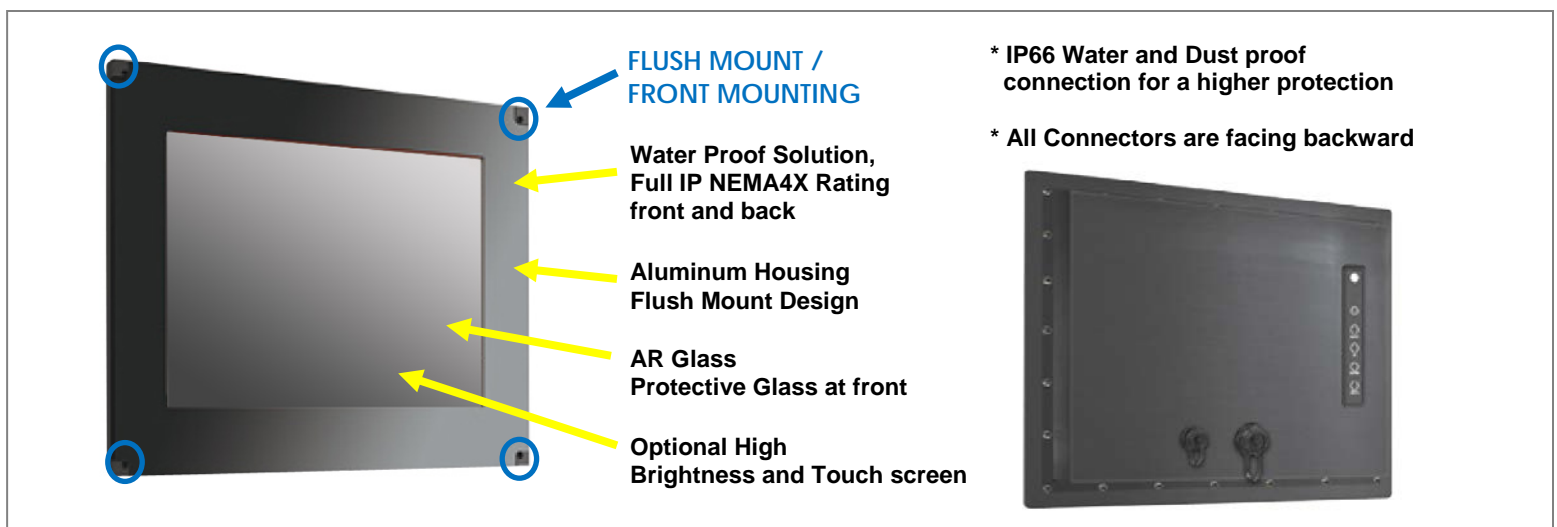

# Full IP66 Flush Mount Dust and Waterproof LCD

IP66 Flush Mount (OSD back) 18.5" LCD monitor, 1366 x 768, LED 700 nits, VGA input  
(Model: EFPM6-W1850HB)

**Powerful  
Water Jets  
Protected**

**Sunlight  
Readable**

## Specification:

<b>Panel</b>	Cell Type / Glass Surface	TFT LCD / Black Anti-Glare, low reflection coating	
	Aspect Ratio / Size	Wide / 18.5" viewable diagonal area	
	Active Area / Pixel Pitch	409.8(H) x 230.4(V) mm / 0.3(H) x 0.3(V) mm	
	Native Resolution / Colors	1366(H) x 768(V) / 16.7M	
	Brightness / Contrast	700 cd/m <sup>2</sup> (typ) / 1000 : 1	
	Response Time	≤ 5 ms	
	Viewing Angle (typical)	H. 170o (- 85o ~ + 85o) , V. 160o(- 80o ~ + 80o)	
	Light Source	LED backlight, Long life, 35,000 hrs (typ)	
<b>Input Sources</b>	PC System	Signal	Analog RGB (0.7/1.0 V <sub>p-p</sub> , 75 ohms)
		Sync	Separate Sync, Composite Sync, Sync On Green
		Frequency	F <sub>h</sub> : 30 - 82Khz , F <sub>v</sub> : 50 -75Hz
	Audio System	N/A	
<b>Input Terminals</b>	1 x VGA (15 Pin Female D-Sub) , 1 x PC Audio (Stereo Headphone Jack) , 1 x DC Power Plug		
<b>Convenient Features</b>	Auto Calibration , Back Light Adjustment , Plug&Play (VESA DDC/CI, DDC 2B)		
	OSD Multi-Languages , Wall Mount Ready (VESA 75 x 75 mm)		
<b>Power</b>	External AC-to-12VDC power adapter with universal / Auto-Sensing, AC 90 to 260V, 50 / 60 Hz		
<b>Power Consumption</b>	Operation / Power Saving	22 watt , < 1 watt (Support DPMS)	
<b>Operating Condition</b>	Temperature / Humidity	0°C ~ 50°C (32°F ~ 122°F) , 10% ~ 90% (no condensation)	
<b>Storage Condition</b>	Temperature / Humidity	- 20°C ~ 60°C (- 4°F ~ 140°F) , 10% ~ 90% (no condensation)	
<b>Certification</b>	FCC , CE		
<b>Dimensions</b>	Physical	W x H x D = TBD	
	Carton	W x H x D = TBD	
<b>Weight</b>	N.W. / G.W.	6 Kgs / 7 Kgs	
<b>Container Loaded</b>	20ft / 40ft / 40ft HQ	TBD (Sets , By pallet)	