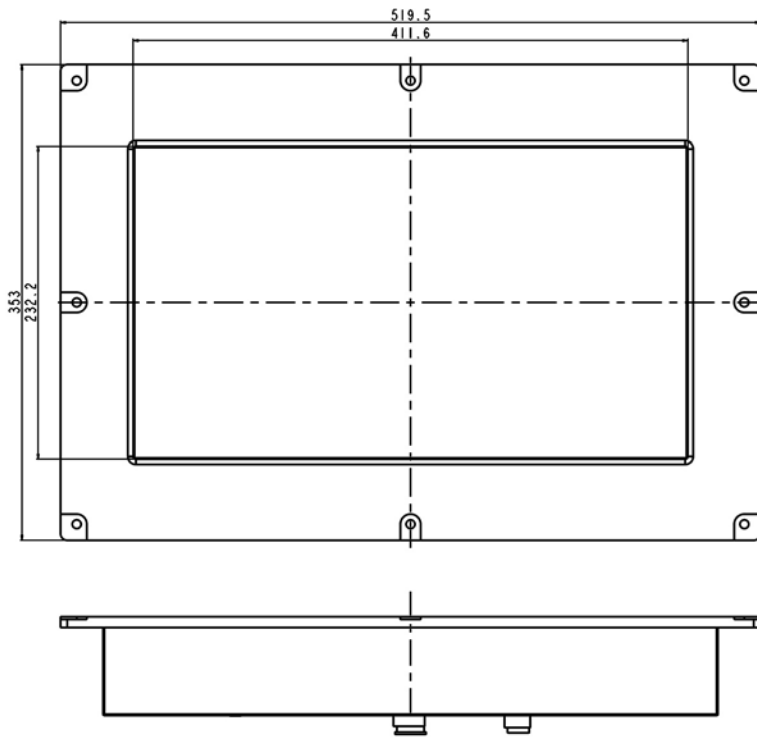

Mechanical Drawing: