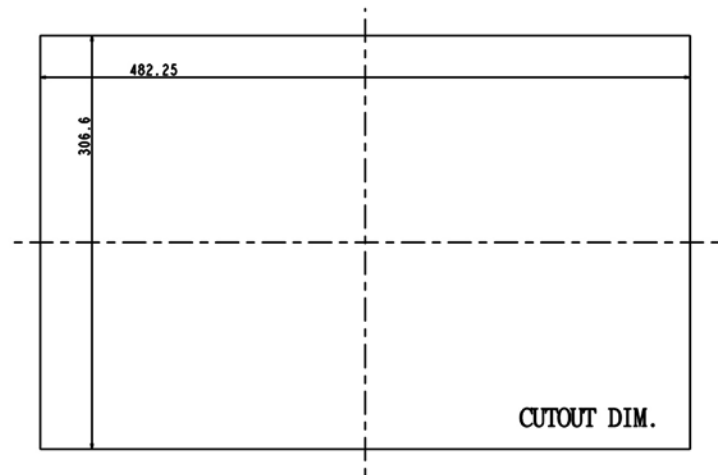

Mechanical Drawing: