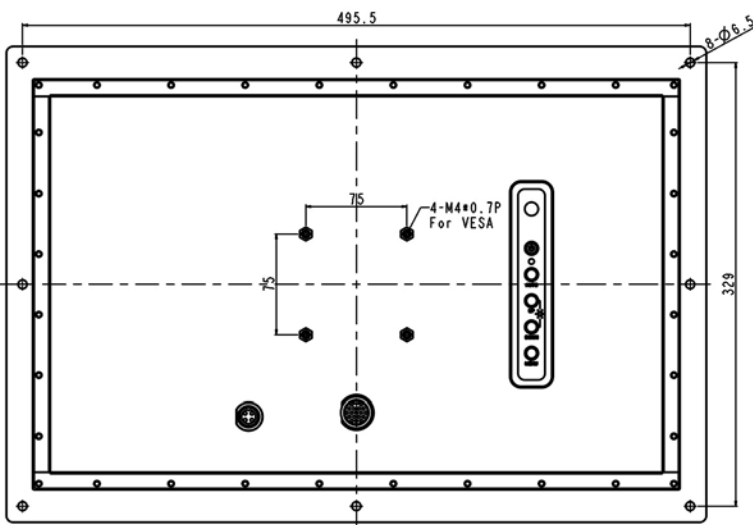

Mechanical Drawing: