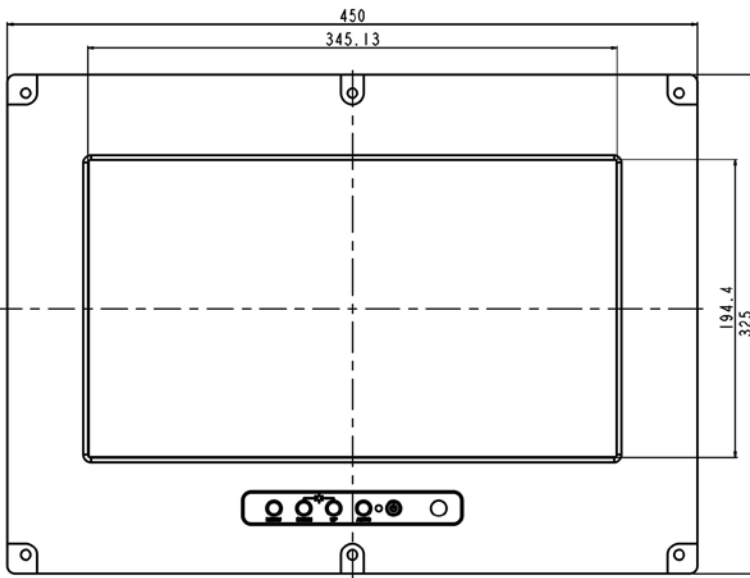

Mechanical Drawing: