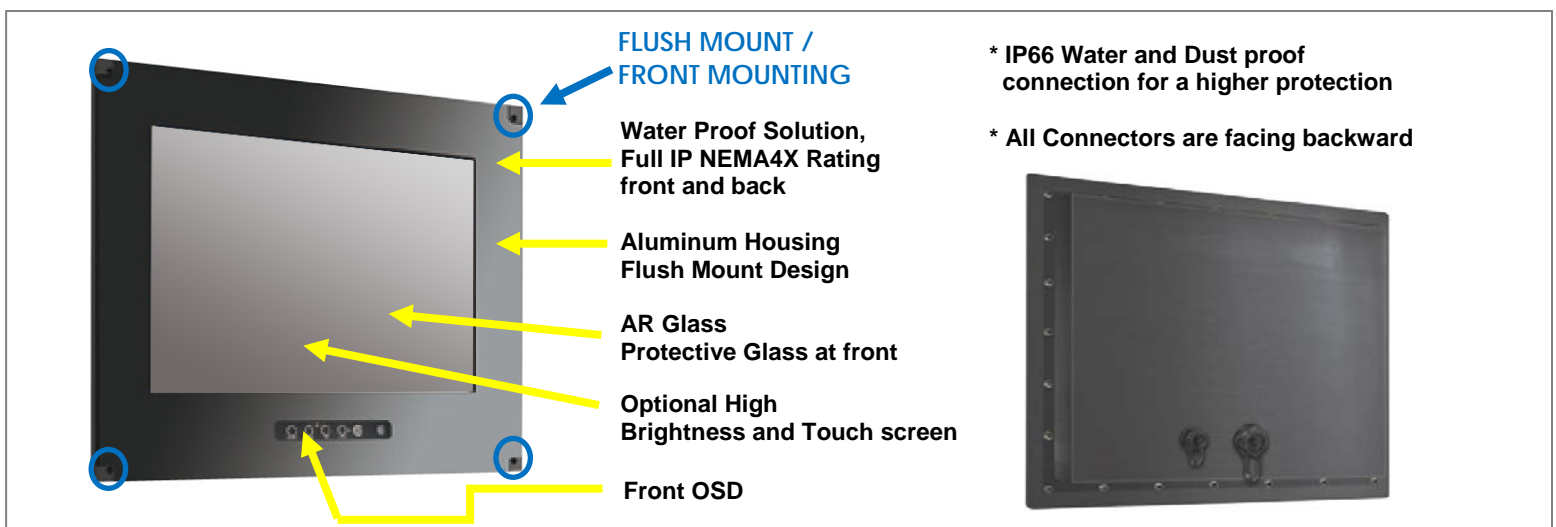

Rugged Completely Sealed IP66/NEMA4X Flush Mount LCD Monitor

Specification:

Panel	Cell Type / Glass Surface	TFT LCD / Black Anti-Glare, low reflection coating	
	Aspect Ratio / Size	Wide / 15.6" viewable diagonal area	
	Active Area / Pixel Pitch	344.232(H) x 193.536(V) mm / 0.2588(H) x 0.2588(V) mm	
	Native Resolution / Colors	1366(H) x 768(V) / 16.7M	
	Brightness / Contrast	1000 cd/m ² (typ) / 500 : 1	
	Response Time	≤ 8 ms	
	Viewing Angle (typical)	H.90o (- 45o ~ + 45o) , V. 50o(- 30o ~ + 20o)	
	Light Source	LED backlight, Long life, 35,000 hrs (typ)	
Input Sources	PC System	Signal	Analog RGB (0.7/1.0 V _{p-p} , 75 ohms)
		Sync	Separate Sync, Composite Sync, Sync On Green
		Frequency	F _h : 30 - 82Khz , F _v : 50 -75Hz
	Audio System	2W speaker x 2	
Input Terminals	1 x VGA (15 Pin Female D-Sub) , 1 x PC Audio (Stereo Headphone Jack) , 1 x DC Power Plug		
Convenient Features	Auto Calibration , Back Light Adjustment , Plug&Play (VESA DDC/CI, DDC 2B)		
	OSD Multi-Languages , Wall Mount Ready (VESA Dimension - please refer to Drawing)		
Power	External AC-to-12VDC power adapter with universal / Auto-Sensing, AC 90 to 260V, 50 / 60 Hz		
Power Consumption	Operation / Power Saving	11 watt , < 1 watt (Support DPMS)	
Operating Condition	Temperature / Humidity	0°C ~ 50°C (32°F ~ 122°F) , 10% ~ 90% (no condensation)	
Storage Condition	Temperature / Humidity	- 20°C ~ 60°C (- 4°F ~ 140°F) , 10% ~ 90% (no condensation)	
Certification	FCC , CE		
Dimensions	Physical	Please refer to Drawing	
	Carton	W x H x D = TBD	
Weight	N.W. / G.W.	4.5 Kgs / 5.5 Kgs	
Container Loaded	20ft / 40ft / 40ft HQ	TBD (Sets , By pallet)	