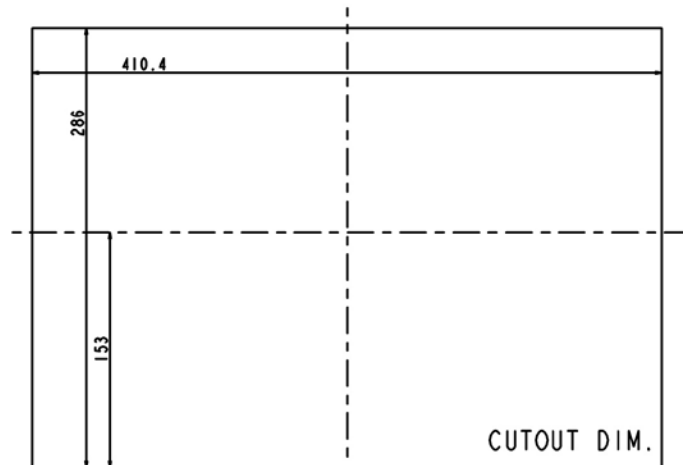

Mechanical Drawing: