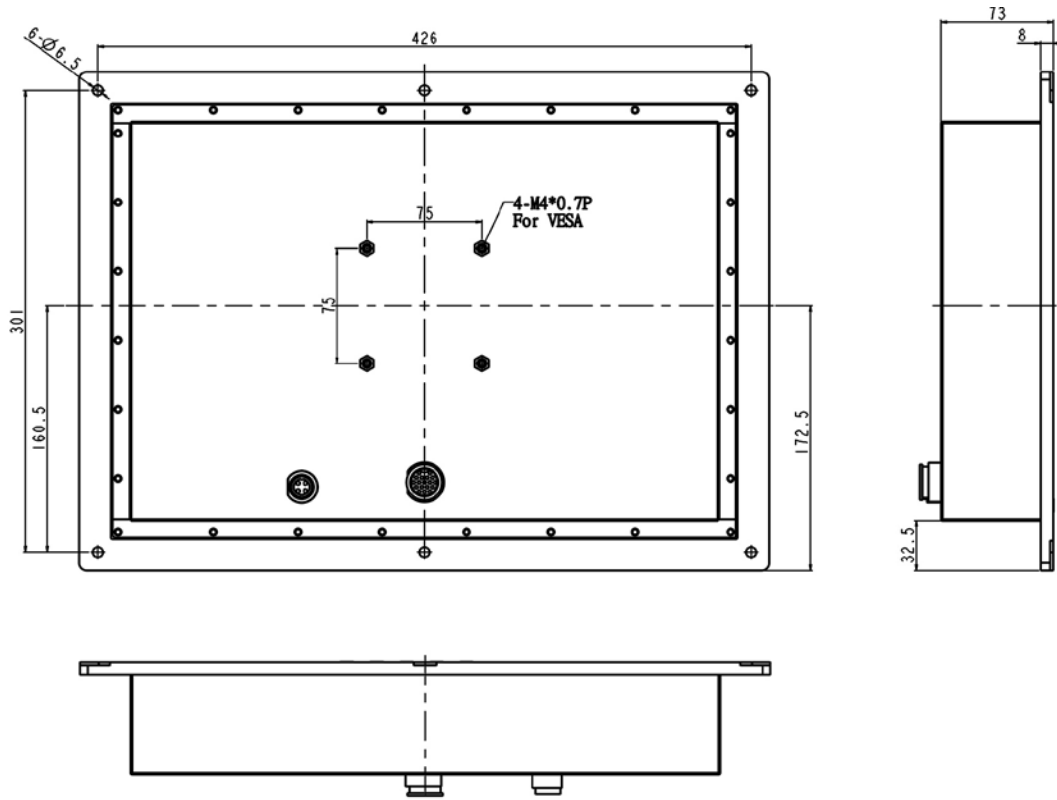

Mechanical Drawing: