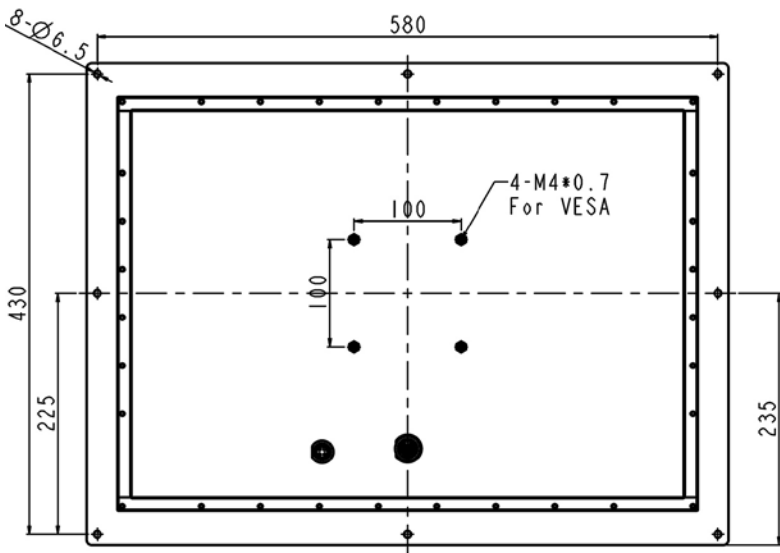

Mechanical Drawing: