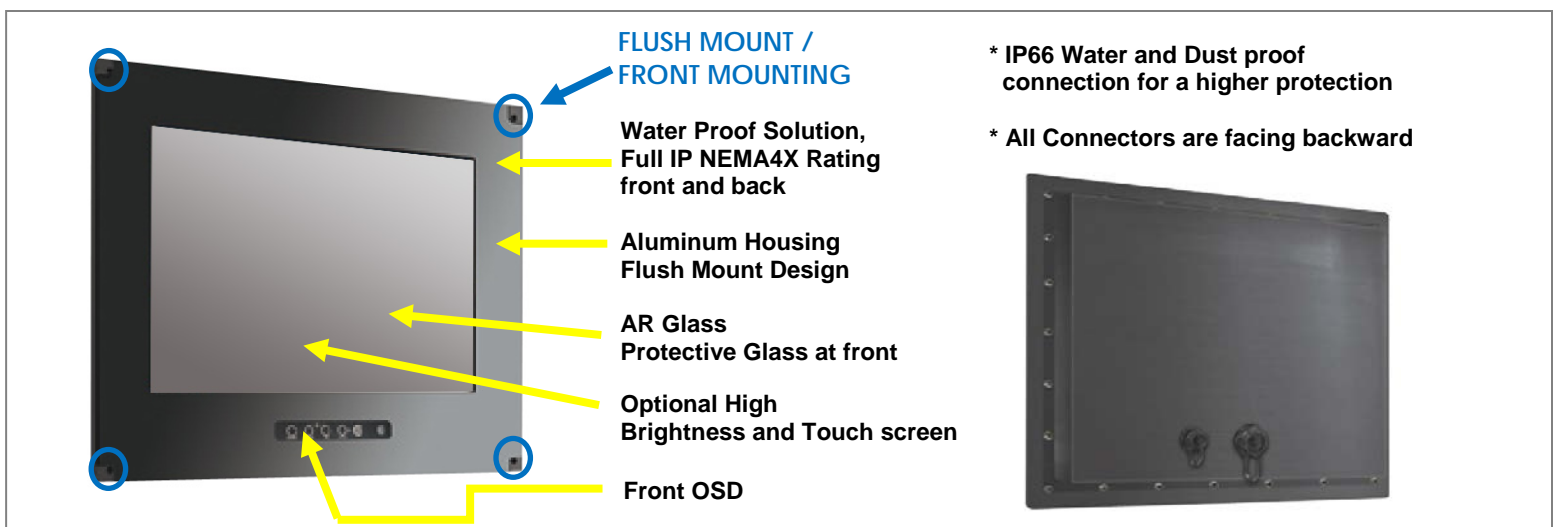

Rugged Completely Sealed IP66/NEMA4X Flush Mount LCD Monitor

Specification:

Panel	Cell Type / Glass Surface	TFT LCD / Black Anti-Glare, low reflection coating	
	Aspect Ratio / Size	Wide / 22" viewable diagonal area	
	Active Area / Pixel Pitch	473.8(H) x 296.1(V) mm / 0.282(H) x 0.282(V) mm	
	Native Resolution / Colors	1680(H) x 1050(V) / 16.7M	
	Brightness / Contrast	1000 cd/m ² (typ) / 1000 : 1	
	Response Time	≤ 5 ms	
	Viewing Angle (typical)	H.170° (- 85o ~ + 85o) , V. 160o(- 80o ~ + 80o)	
	Light Source	LED backlight, Long life, 35,000 hrs (typ)	
Input Sources	PC System	Signal	Analog RGB (0.7/1.0 V _{p-p} , 75 ohms)
		Sync	Separate Sync, Composite Sync, Sync On Green
		Frequency	F _h : 30 - 82Khz , F _v : 50 -75Hz
	Audio System	2W speaker x 2	
Input Terminals	1 x VGA (15 Pin Female D-Sub) , 1 x PC Audio (Stereo Headphone Jack) , 1 x DC Power Plug		
Convenient Features	Auto Calibration , Back Light Adjustment , Plug&Play (VESA DDC/CI, DDC 2B)		
	OSD Multi-Languages , Wall Mount Ready (VESA Dimension - please refer to Drawing)		
Power	External AC-to-12VDC power adapter with universal / Auto-Sensing, AC 90 to 260V, 50 / 60 Hz		
Power Consumption	Operation / Power Saving	25 watt , < 1 watt (Support DPMS)	
Operating Condition	Temperature / Humidity	0°C ~ 50°C (32°F ~ 122°F) , 10% ~ 90% (no condensation)	
Storage Condition	Temperature / Humidity	- 20°C ~ 60°C (- 4°F ~ 140°F) , 10% ~ 90% (no condensation)	
Certification	FCC , CE		
Dimensions	Physical	Please refer to Drawing	
	Carton	W x H x D = TBD	
Weight	N.W. / G.W.	9 Kgs / 10.5 Kgs	
Container Loaded	20ft / 40ft / 40ft HQ	TBD (Sets , By pallet)	