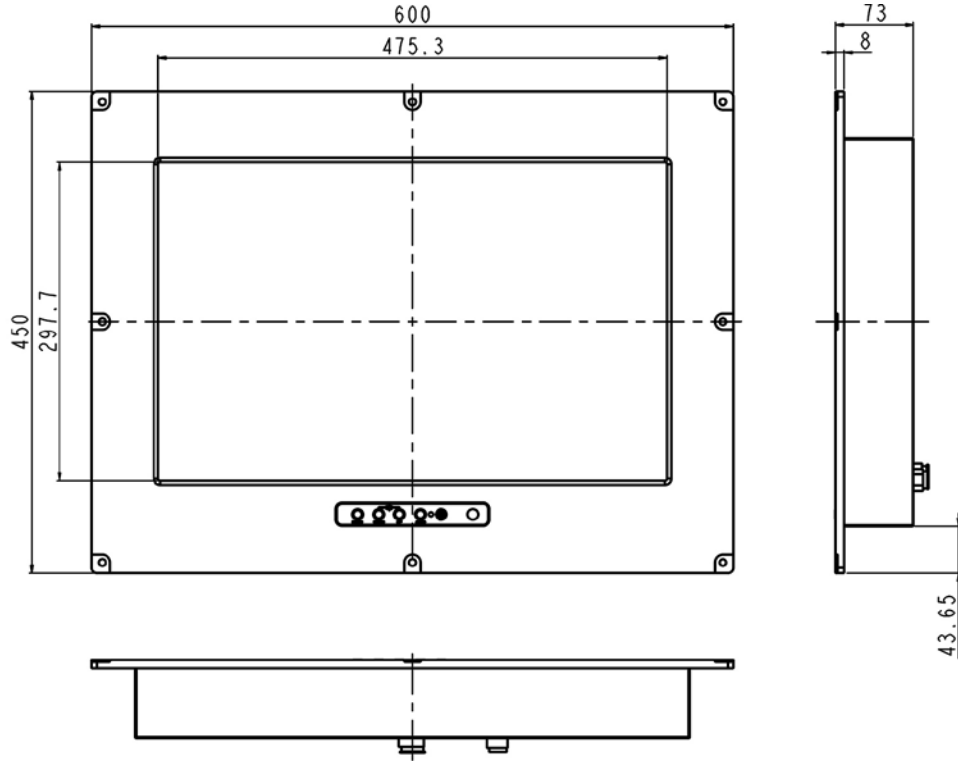

Mechanical Drawing: