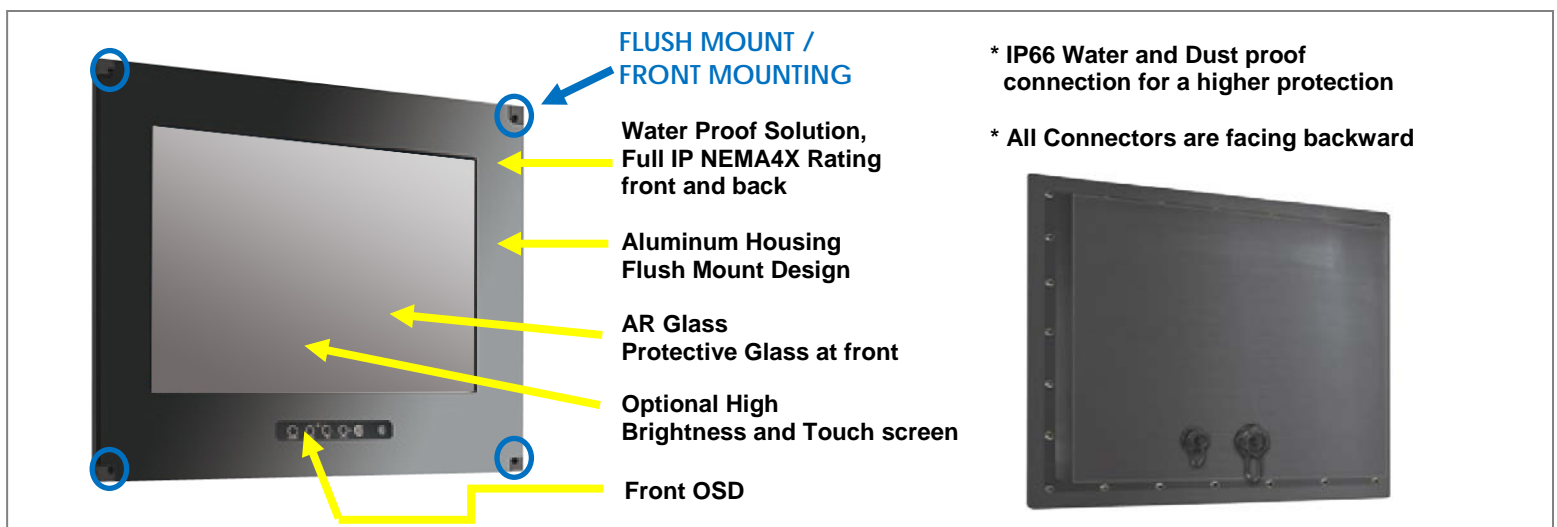

Full IP66 Flush Mount Dust and Waterproof LCD

IP66 Flush Mount (OSD front) 15" LCD monitor, 1024 x 768, LED 700 nits, VGA input, WT(-15°C ~ 65°C) & WV(170° /170°) with Projective Capacitive Touch (1-2mm) USB Controller
(Model: EFPMF6-1500HBWVWT-PCT)

Rugged Completely Sealed IP66/NEMA4X Flush Mount LCD Monitor

Specification:

Panel	Cell Type / Glass Surface	TFT LCD / Black Anti-Glare, low reflection coating	
	Aspect Ratio / Size	4 : 3 / 15" viewable diagonal area	
	Active Area / Pixel Pitch	304.13(H) x 228.10(V) mm / 0.297(H) x 0.297(V) mm	
	Native Resolution / Colors	1024(H) x 768(V) / 16.2 Million	
	Brightness / Contrast	700 cd/m ² (typ) / 1500 : 1	
	Response Time	≤ 35 ms	
	Viewing Angle (typical)	H. 170o (- 85o ~ + 85o) , V. 170o(- 85o ~ + 85o)	
	Light Source	LED backlight, Long life, 35,000 hrs (typ)	
Input Sources	PC System	Signal	Analog RGB (0.7/1.0 V _{p-p} , 75 ohms)
		Sync	Separate Sync, Composite Sync, Sync On Green
		Frequency	F _h : 30 - 82Khz , F _v : 50 -75Hz
	Audio System	N/A	
Input Terminals	1 x VGA (15 Pin Female D-Sub) , 1 x PC Audio (Stereo Headphone Jack) , 1 x DC Power Plug		
Convenient Features	Auto Calibration , Back Light Adjustment , Plug&Play (VESA DDC/CI, DDC 2B)		
	OSD Multi-Languages , Wall Mount Ready (VESA 75 x 75 mm)		
Power	External AC-to-12VDC power adapter with universal / Auto-Sensing, AC 90 to 260V, 50 / 60 Hz		
Power Consumption	Operation / Power Saving	20 watt , < 2 watt (Support DPMS)	
Operating Condition	Temperature / Humidity	-15°C ~ 65°C (5°F ~ 149°F) , 10% ~ 90% (no condensation)	
Storage Condition	Temperature / Humidity	-30°C ~ 80°C (-22°F ~ 176°F) , 10% ~ 90% (no condensation)	
Certification		FCC , CE	
Dimensions	Physical	W x H x D = 410 x 355 x 73 mm	
	Carton	W x H x D = TBD	
Weight	N.W. / G.W.	4 Kgs / 5 Kgs	
Container Loaded	20ft / 40ft / 40ft HQ	TBD (Sets , By pallet)	