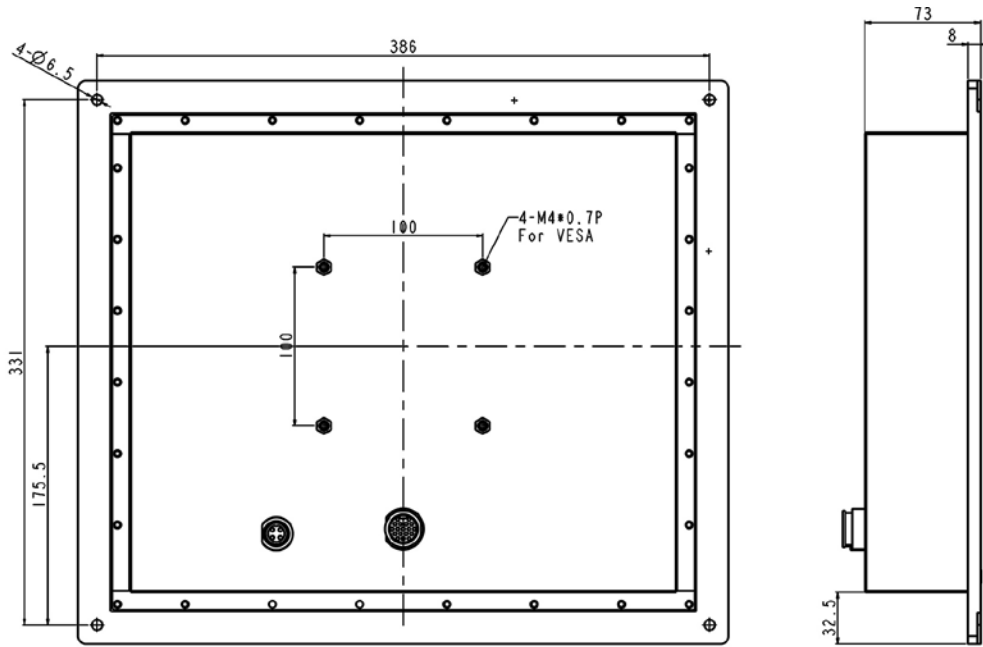

Mechanical Drawing: