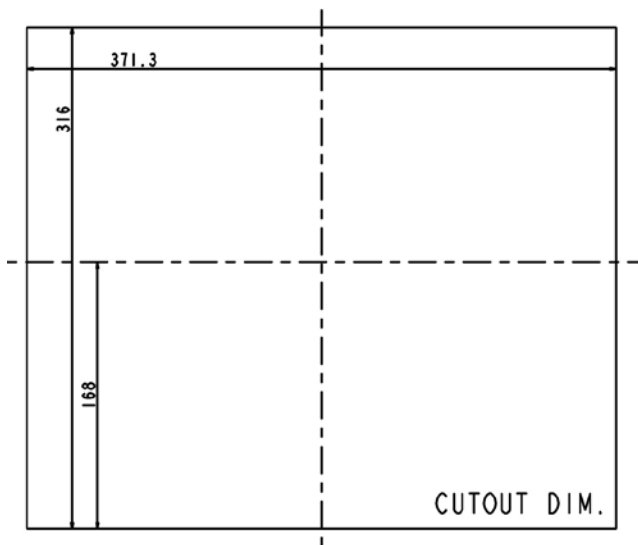

Mechanical Drawing: