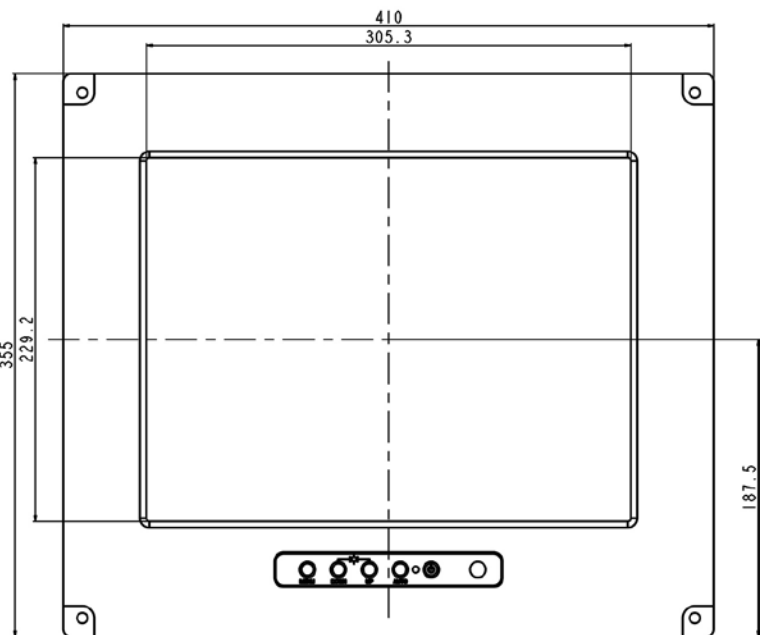

Mechanical Drawing: