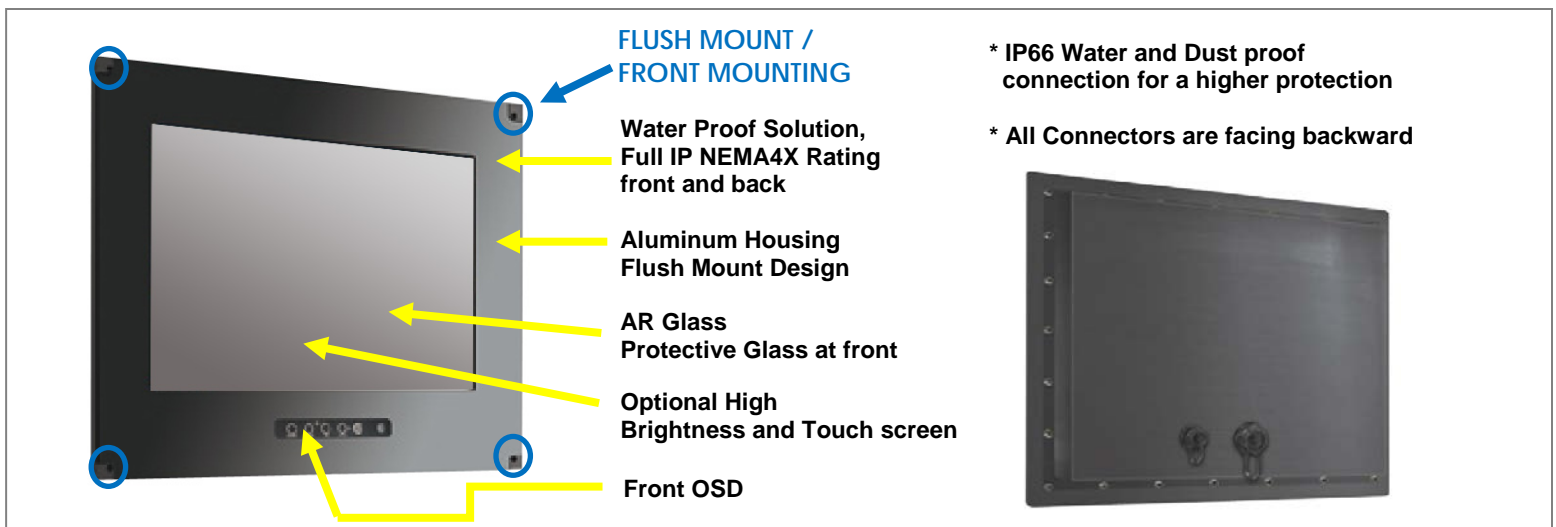

# Full IP66 Flush Mount Dust and Waterproof LCD

IP66 Flush Mount (OSD front) 19" LCD monitor, 1280 x 1024, LED 250 nits, VGA input  
(Model: EFPMF6-1900)

**Powerful  
Water Jets  
Protected**

**Vibration  
Safeguards**

## Rugged Completely Sealed IP66/NEMA4X Flush Mount LCD Monitor

## Specification:

<b>Panel</b>	Cell Type / Glass Surface	TFT LCD / Black Anti-Glare, low reflection coating	
	Aspect Ratio / Size	5 : 4 / 19" viewable diagonal area	
	Active Area / Pixel Pitch	376.3(H) x 301.1(V) mm / 0.294(H) x 0.294(V) mm	
	Native Resolution / Colors	1280(H) x 1024(V) / 16.7 M	
	Brightness / Contrast	250 cd/m <sup>2</sup> (typ) / 800 : 1	
	Response Time	≤ 5 ms	
	Viewing Angle (typical)	H. 170o (- 85o ~ + 85o) , V. 160o(- 80o ~ + 80o)	
	Light Source	LED backlight, Long life, 35,000 hrs (typ)	
<b>Input Sources</b>	PC System	Signal	Analog RGB (0.7/1.0 V <sub>p-p</sub> , 75 ohms)
		Sync	Separate Sync, Composite Sync, Sync On Green
		Frequency	F <sub>h</sub> : 30 - 82Khz , F <sub>v</sub> : 50 -75Hz
	Audio System	2W speaker x 2	
<b>Input Terminals</b>	1 x VGA (15 Pin Female D-Sub) , 1 x PC Audio (Stereo Headphone Jack) , 1 x DC Power Plug		
<b>Convenient Features</b>	Auto Calibration , Back Light Adjustment , Plug&Play (VESA DDC/CI, DDC 2B)		
	OSD Multi-Languages , Wall Mount Ready (VESA Dimension - please refer to Drawing)		
<b>Power</b>	External AC-to-12VDC power adapter with universal / Auto-Sensing, AC 90 to 260V, 50 / 60 Hz		
<b>Power Consumption</b>	Operation / Power Saving	32.5 watt , < 2 watt (Support DPMS)	
<b>Operating Condition</b>	Temperature / Humidity	0°C ~ 50°C (32°F ~ 122°F) , 10% ~ 90% (no condensation)	
<b>Storage Condition</b>	Temperature / Humidity	- 20°C ~ 60°C (- 4°F ~ 140°F) , 10% ~ 90% (no condensation)	
<b>Certification</b>		FCC , CE	
<b>Dimensions</b>	Physical	Please refer to Drawing	
	Carton	W x H x D = TBD	
<b>Weight</b>	N.W. / G.W.	6 Kgs / 7 Kgs	
<b>Container Loaded</b>	20ft / 40ft / 40ft HQ	TBD (Sets , By pallet)	