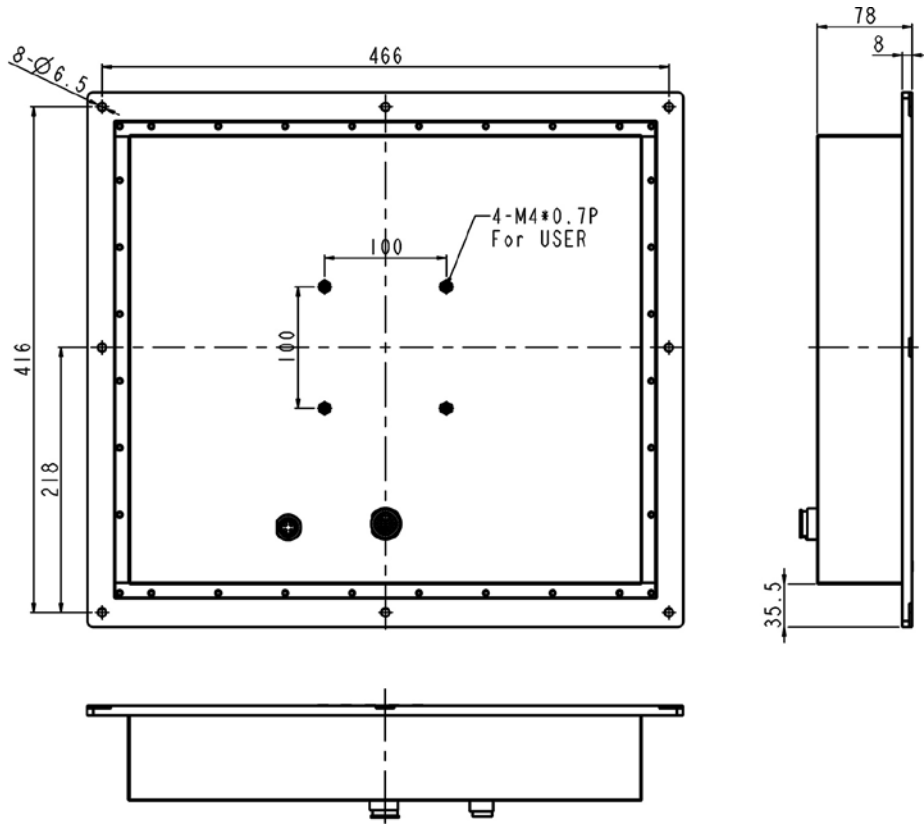

Mechanical Drawing: