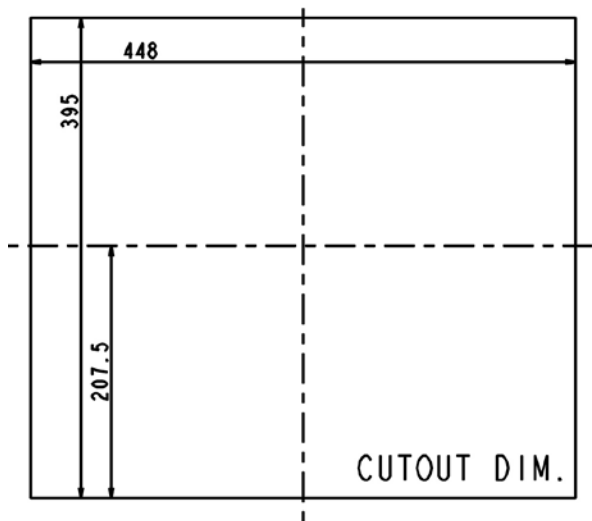

Mechanical Drawing: