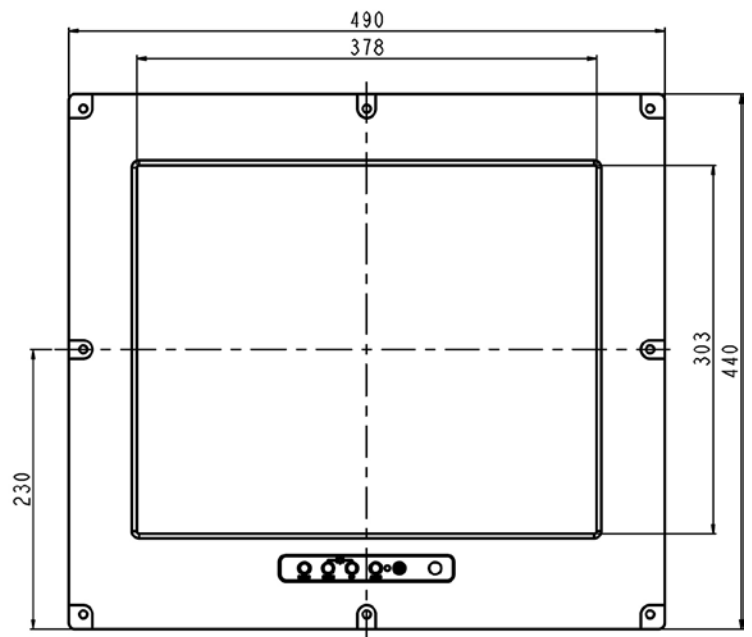

Mechanical Drawing: