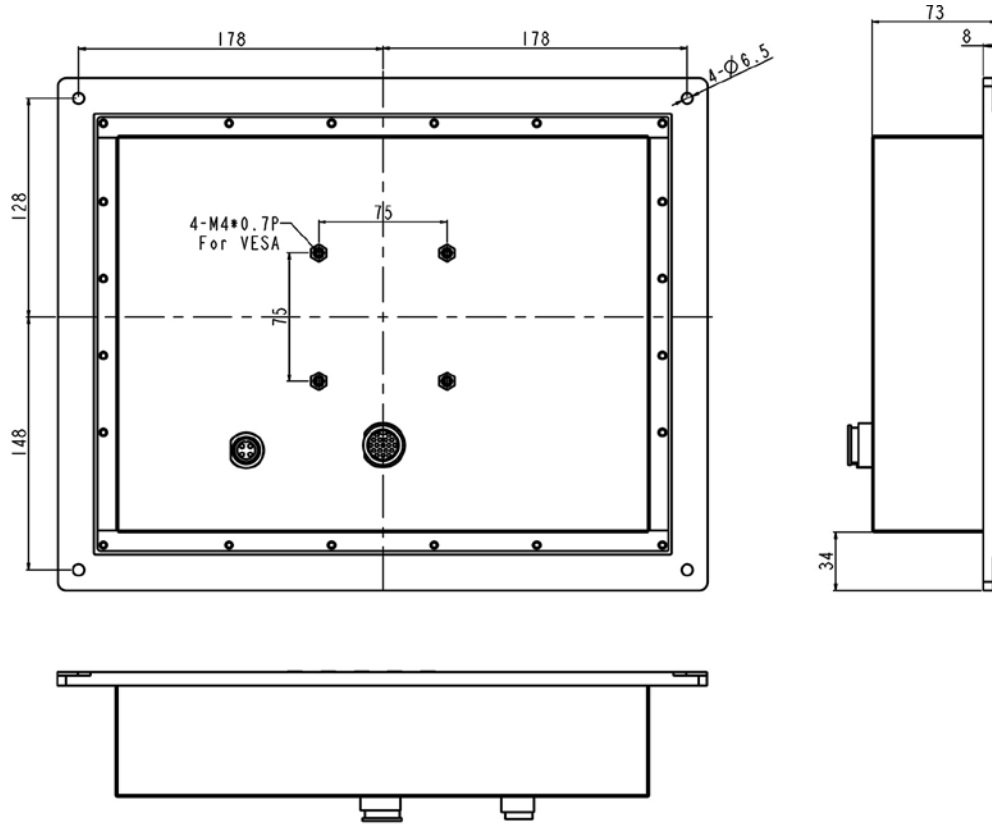

Mechanical Drawing: