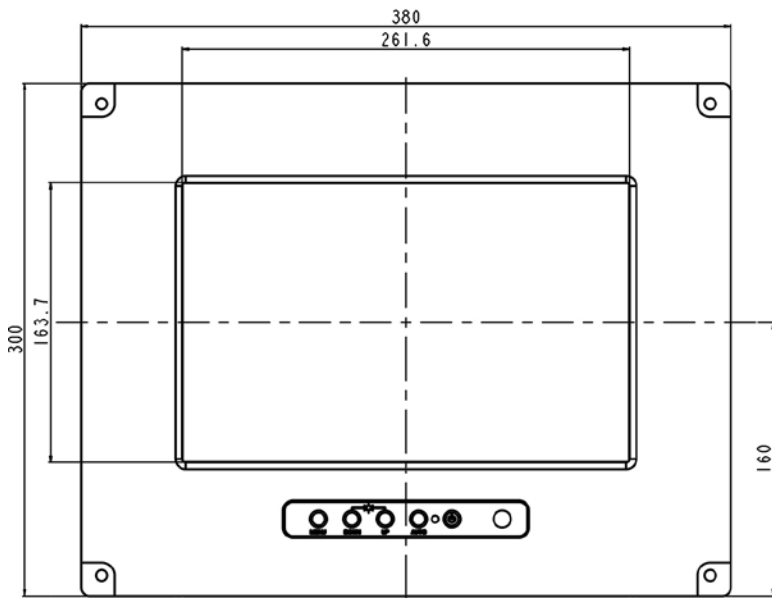

Mechanical Drawing: