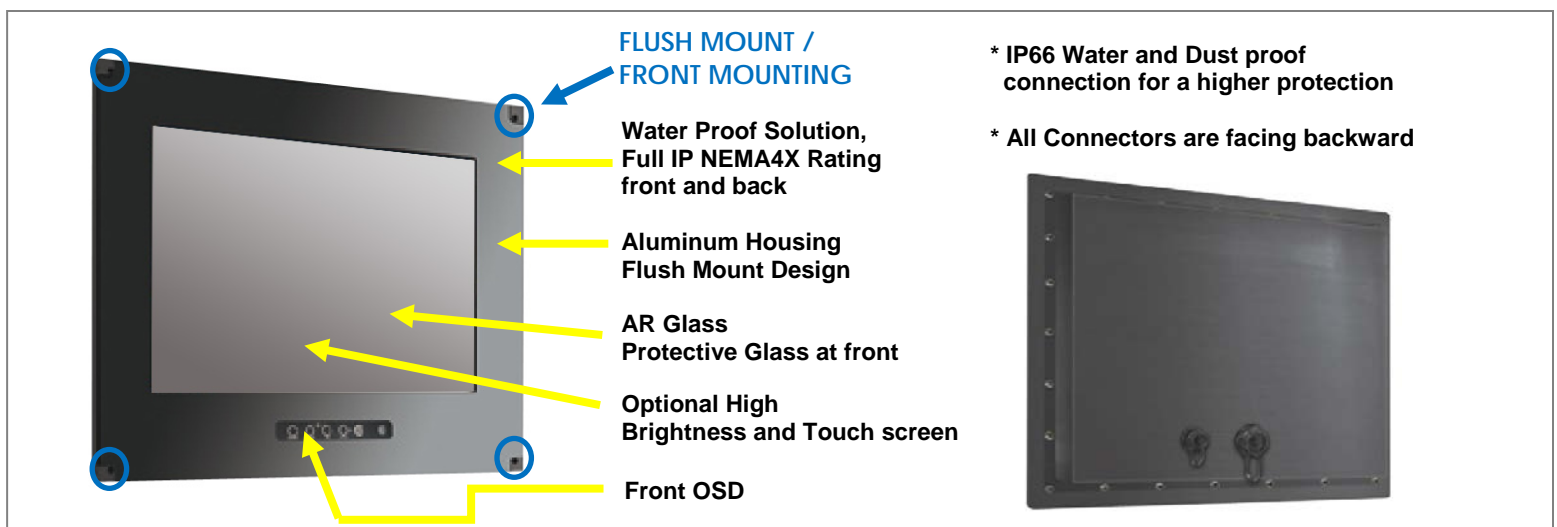

# Full IP66 Flush Mount Dust and Waterproof LCD

IP66 Flush Mount (OSD front) 12" Wide LCD monitor, 1280 x 800,  
LED 400 nits, VGA input, WD  
(Model: EFPMF6-W1210WV)

**Powerful  
Water Jets  
Protected**

## Rugged Completely Sealed IP66/NEMA4X Flush Mount LCD Monitor

## Specification:

<b>Panel</b>	Cell Type / Glass Surface	TFT LCD / Black Anti-Glare, low reflection coating	
	Aspect Ratio / Size	Wide / 12" viewable diagonal area	
	Active Area / Pixel Pitch	261.1(H) x 163.2(V) mm / 0.204(H) x 0.204(V) mm	
	Native Resolution / Colors	1280(H) x 800(V) / 262 K	
	Brightness / Contrast	400 cd/m <sup>2</sup> (typ) / 350 : 1	
	Response Time	≤ 15 ms	
	Viewing Angle (typical)	H. 178o (- 89o ~ + 89o) , V. 178o(- 89o ~ + 89o)	
	Light Source	LED backlight, Long life, 35,000 hrs (typ)	
<b>Input Sources</b>	PC System	Signal	Analog RGB (0.7/1.0 V <sub>p-p</sub> , 75 ohms)
		Sync	Separate Sync, Composite Sync, Sync On Green
		Frequency	F <sub>h</sub> : 30 - 82Khz , F <sub>v</sub> : 50 -75Hz
	Audio System	N/A	
<b>Input Terminals</b>	1 x VGA (15 Pin Female D-Sub) , 1 x PC Audio (Stereo Headphone Jack) , 1 x DC Power Plug		
<b>Convenient Features</b>	Auto Calibration , Back Light Adjustment , Plug&Play (VESA DDC/CI, DDC 2B)		
	OSD Multi-Languages , Wall Mount Ready (VESA 75 x 75 mm)		
<b>Power</b>	External AC-to-12VDC power adapter with universal / Auto-Sensing, AC 90 to 260V, 50 / 60 Hz		
<b>Power Consumption</b>	Operation / Power Saving	18 watt , < 1 watt (Support DPMS)	
<b>Operating Condition</b>	Temperature / Humidity	0°C ~ 50°C (32°F ~ 122°F) , 10% ~ 90% (no condensation)	
<b>Storage Condition</b>	Temperature / Humidity	- 20°C ~ 60°C (- 4°F ~ 140°F) , 10% ~ 90% (no condensation)	
<b>Certification</b>		FCC , CE	
<b>Dimensions</b>	Physical	W x H x D = 380 x 300 x 73 mm	
	Carton	W x H x D = TBD	
<b>Weight</b>	N.W. / G.W.	3.0 Kgs / 4.0 Kgs	
<b>Container Loaded</b>	20ft / 40ft / 40ft HQ	TBD (Sets , By pallet)	