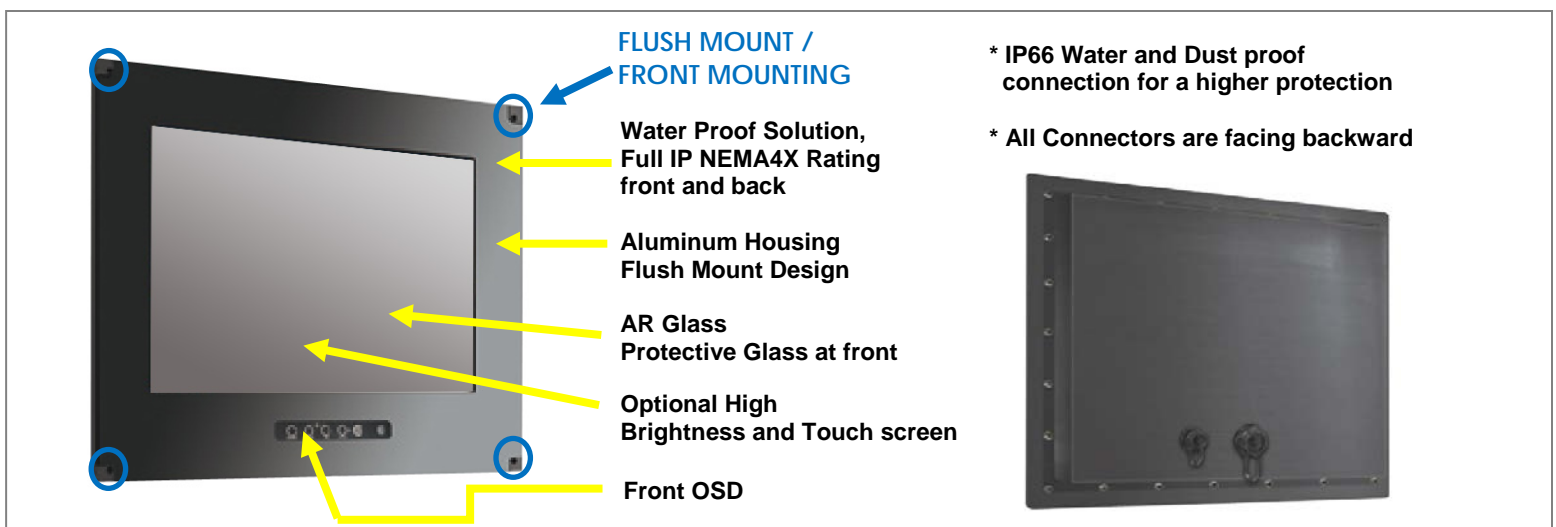

Full IP66 Flush Mount Dust and Waterproof LCD

IP66 Flush Mount (OSD front) 15.6" Wide LCD monitor, 1366 x 768, LED 1000 nits, VGA input with Projective Capacitive Touch (1-2mm) USB Controller
(Model: EFPMF6-W1560HB2-PCT)

Rugged Completely Sealed IP66/NEMA4X Flush Mount LCD Monitor

Specification:

Panel	Cell Type / Glass Surface	TFT LCD / Black Anti-Glare, low reflection coating	
	Aspect Ratio / Size	Wide / 15.6" viewable diagonal area	
	Active Area / Pixel Pitch	344.232(H) x 193.536(V) mm / 0.2588(H) x 0.2588(V) mm	
	Native Resolution / Colors	1366(H) x 768(V) / 16.7M	
	Brightness / Contrast	1000 cd/m ² (typ) / 500 : 1	
	Response Time	≤ 8 ms	
	Viewing Angle (typical)	H.90o (- 45o ~ + 45o) , V. 50o(- 30o ~ + 20o)	
	Light Source	LED backlight, Long life, 35,000 hrs (typ)	
Input Sources	PC System	Signal	Analog RGB (0.7/1.0 V _{p-p} , 75 ohms)
		Sync	Separate Sync, Composite Sync, Sync On Green
		Frequency	F _h : 30 - 82Khz , F _v : 50 -75Hz
	Audio System	2W speaker x 2	
Input Terminals	1 x VGA (15 Pin Female D-Sub) , 1 x PC Audio (Stereo Headphone Jack) , 1 x DC Power Plug		
Convenient Features	Auto Calibration , Back Light Adjustment , Plug&Play (VESA DDC/CI, DDC 2B)		
	OSD Multi-Languages , Wall Mount Ready (VESA Dimension - please refer to Drawing)		
Power	External AC-to-12VDC power adapter with universal / Auto-Sensing, AC 90 to 260V, 50 / 60 Hz		
Power Consumption	Operation / Power Saving	11 watt , < 1 watt (Support DPMS)	
Operating Condition	Temperature / Humidity	0°C ~ 50°C (32°F ~ 122°F) , 10% ~ 90% (no condensation)	
Storage Condition	Temperature / Humidity	- 20°C ~ 60°C (- 4°F ~ 140°F) , 10% ~ 90% (no condensation)	
Certification		FCC , CE	
Dimensions	Physical	Please refer to Drawing	
	Carton	W x H x D = TBD	
Weight	N.W. / G.W.	4.5 Kgs / 5.5 Kgs	
Container Loaded	20ft / 40ft / 40ft HQ	TBD (Sets , By pallet)	