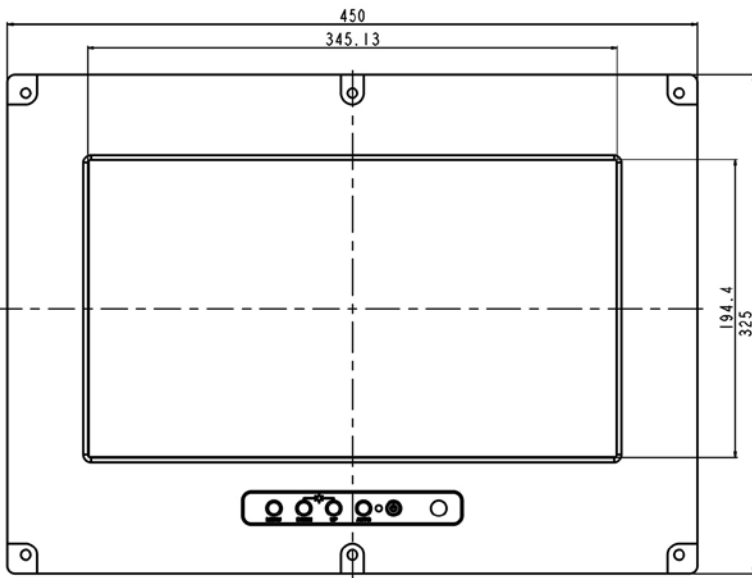

Mechanical Drawing: