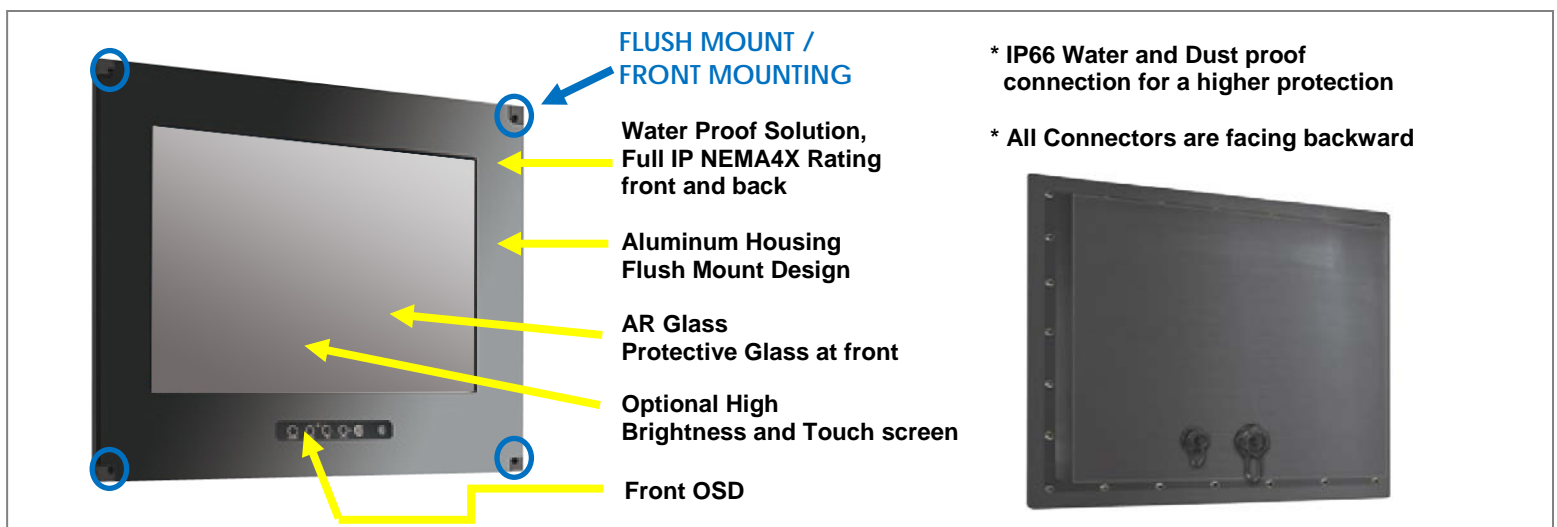

# Full IP66 Flush Mount Dust and Waterproof LCD

IP66 Flush Mount (OSD front) 17.3" Wide LCD monitor, 1920 x 1080, LED 200 nits, VGA input with Projective Capacitive Touch (1-2mm) USB Controller  
(Model: EFPMF6-W1730-PCT)

## Rugged Completely Sealed IP66/NEMA4X Flush Mount LCD Monitor

## Specification:

<b>Panel</b>	Cell Type / Glass Surface	TFT LCD / Black Anti-Glare, low reflection coating	
	Aspect Ratio / Size	Wide / 17.3" viewable diagonal area	
	Active Area / Pixel Pitch	381.888(H) x 214.812(V) mm / 0.1989(H) x 0.1989(V) mm	
	Native Resolution / Colors	1920(H) x 1080(V) / 262 K	
	Brightness / Contrast	200 cd/m <sup>2</sup> (typ) / 400 : 1	
	Response Time	≤ 16 ms	
	Viewing Angle (typical)	H. 90o (- 45o ~ + 45o) , V. 50o(- 30o ~ + 20o)	
	Light Source	LED backlight, Long life, 35,000 hrs (typ)	
<b>Input Sources</b>	PC System	Signal	Analog RGB (0.7/1.0 V <sub>p-p</sub> , 75 ohms)
		Sync	Separate Sync, Composite Sync, Sync On Green
		Frequency	F <sub>h</sub> : 30 - 82Khz , F <sub>v</sub> : 50 -75Hz
	Audio System	N/A	
<b>Input Terminals</b>	1 x VGA (15 Pin Female D-Sub) , 1 x PC Audio (Stereo Headphone Jack) , 1 x DC Power Plug		
<b>Convenient Features</b>	Auto Calibration , Back Light Adjustment , Plug&Play (VESA DDC/CI, DDC 2B)		
	OSD Multi-Languages , Wall Mount Ready (VESA 75 x 75 mm)		
<b>Power</b>	External AC-to-12VDC power adapter with universal / Auto-Sensing, AC 90 to 260V, 50 / 60 Hz		
<b>Power Consumption</b>	Operation / Power Saving	22 watt , < 2 watt (Support DPMS)	
<b>Operating Condition</b>	Temperature / Humidity	0°C ~ 50°C (32°F ~ 122°F) , 10% ~ 90% (no condensation)	
<b>Storage Condition</b>	Temperature / Humidity	- 20°C ~ 60°C (- 4°F ~ 140°F) , 10% ~ 90% (no condensation)	
<b>Certification</b>	FCC , CE		
<b>Dimensions</b>	Physical	W x H x D = 497.8 x 354.1 x 68 mm	
	Carton	W x H x D = TBD	
<b>Weight</b>	N.W. / G.W.	4.5 Kgs / 5.5 Kgs	
<b>Container Loaded</b>	20ft / 40ft / 40ft HQ	TBD (Sets , By pallet)	