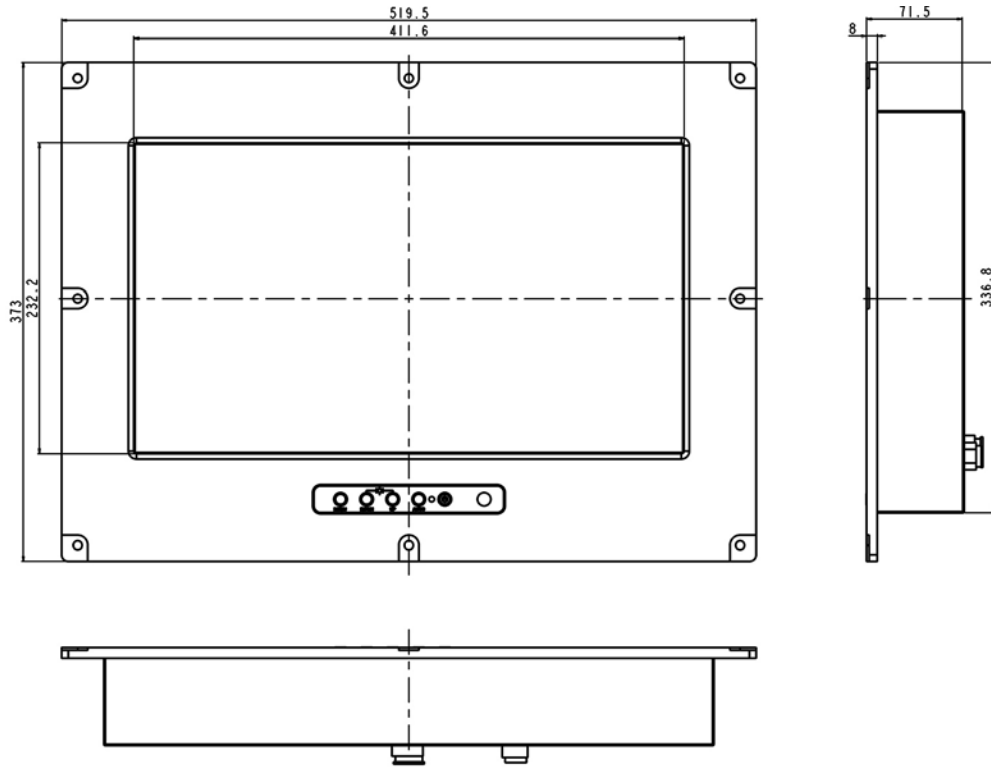

Mechanical Drawing: