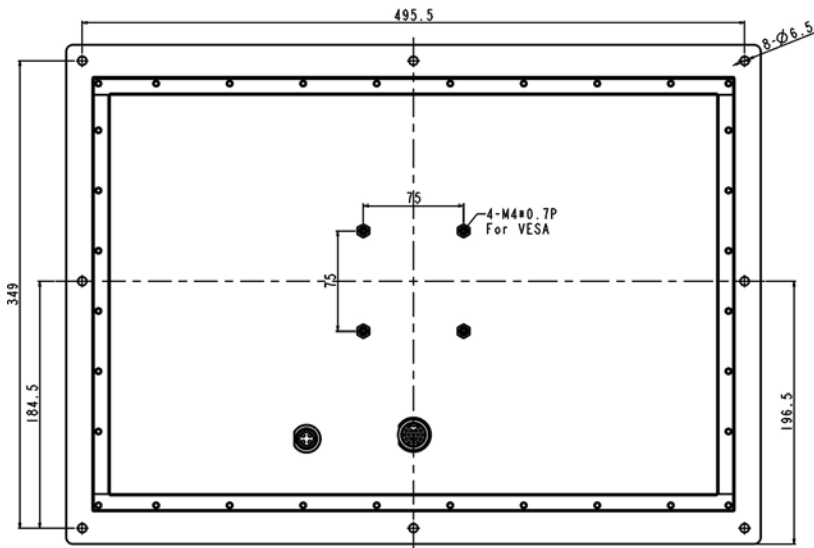

Mechanical Drawing: