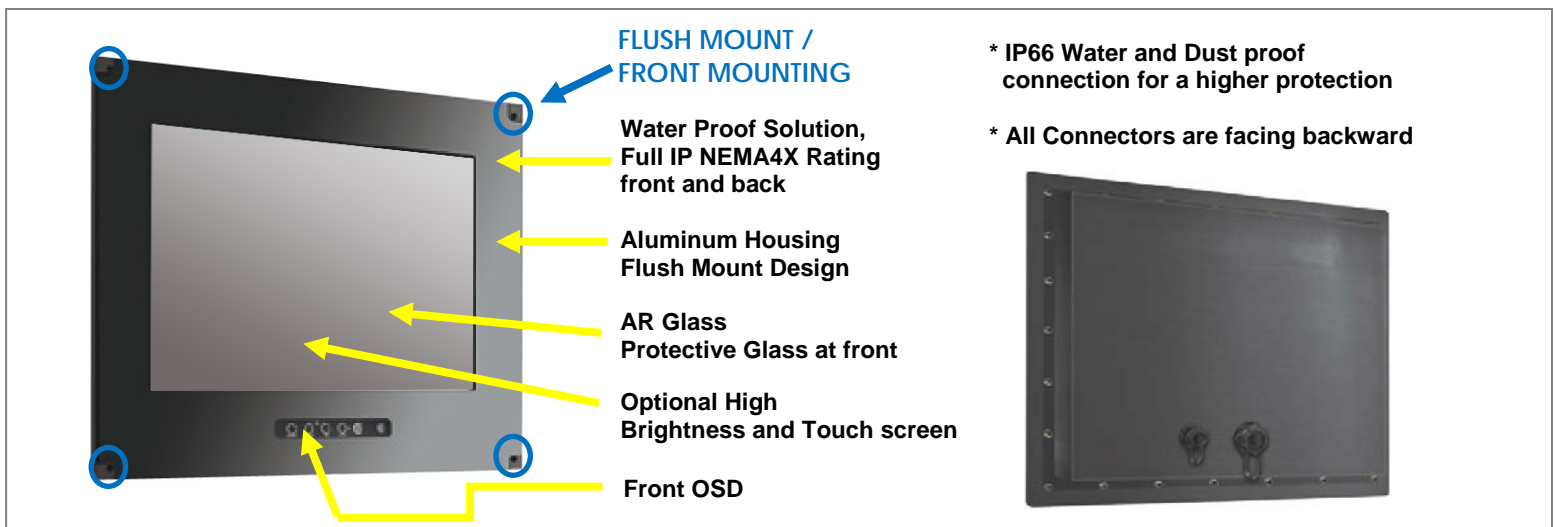

# Full IP66 Flush Mount Dust and Waterproof LCD

IP66 Flush Mount (OSD front) 18.5" Wide LCD monitor, 1366 x 768, LED 250 nits, VGA input  
(Model: EFPMF6-W1850)

**Powerful  
Water Jets  
Protected**

**Vibration  
Safeguards**

## Rugged Completely Sealed IP66/NEMA4X Flush Mount LCD Monitor

## Specification:

<b>Panel</b>	Cell Type / Glass Surface	TFT LCD / Black Anti-Glare, low reflection coating	
	Aspect Ratio / Size	Wide / 18.5" viewable diagonal area	
	Active Area / Pixel Pitch	409.8(H) x 230.4(V) mm / 0.3(H) x 0.3(V) mm	
	Native Resolution / Colors	1366(H) x 768(V) / 16.7M	
	Brightness / Contrast	250 cd/m <sup>2</sup> (typ) / 1000 : 1	
	Response Time	≤ 5 ms	
	Viewing Angle (typical)	H.170° (- 85o ~ + 85o) , V. 160o(- 80o ~ + 80o)	
	Light Source	LED backlight, Long life, 35,000 hrs (typ)	
<b>Input Sources</b>	PC System	Signal	Analog RGB (0.7/1.0 V <sub>p-p</sub> , 75 ohms)
		Sync	Separate Sync, Composite Sync, Sync On Green
		Frequency	F <sub>h</sub> : 30 - 82Khz , F <sub>v</sub> : 50 -75Hz
	Audio System	2W speaker x 2	
<b>Input Terminals</b>	1 x VGA (15 Pin Female D-Sub) , 1 x PC Audio (Stereo Headphone Jack) , 1 x DC Power Plug		
<b>Convenient Features</b>	Auto Calibration , Back Light Adjustment , Plug&Play (VESA DDC/CI, DDC 2B)		
	OSD Multi-Languages , Wall Mount Ready (VESA Dimension - please refer to Drawing)		
<b>Power</b>	External AC-to-12VDC power adapter with universal / Auto-Sensing, AC 90 to 260V, 50 / 60 Hz		
<b>Power Consumption</b>	Operation / Power Saving	17.5 watt , < 1 watt (Support DPMS)	
<b>Operating Condition</b>	Temperature / Humidity	0°C ~ 50°C (32°F ~ 122°F) , 10% ~ 90% (no condensation)	
<b>Storage Condition</b>	Temperature / Humidity	- 20°C ~ 60°C (- 4°F ~ 140°F) , 10% ~ 90% (no condensation)	
<b>Certification</b>	FCC , CE		
<b>Dimensions</b>	Physical	Please refer to Drawing	
	Carton	W x H x D = TBD	
<b>Weight</b>	N.W. / G.W.	6 Kgs / 7 Kgs	
<b>Container Loaded</b>	20ft / 40ft / 40ft HQ	TBD (Sets , By pallet)	