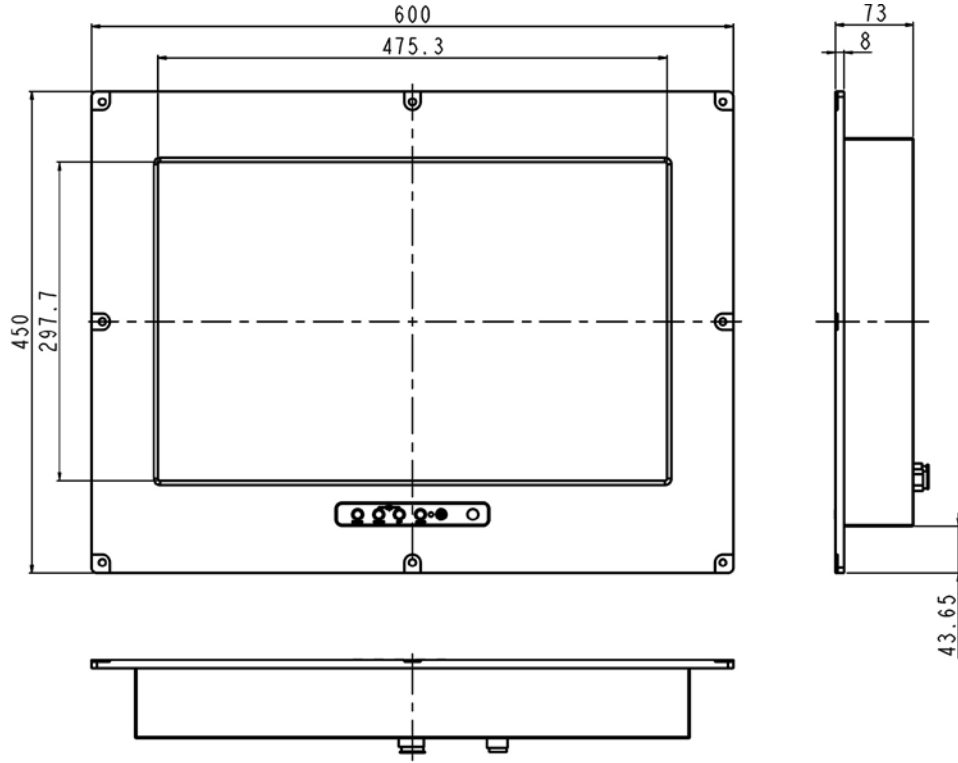

Mechanical Drawing: