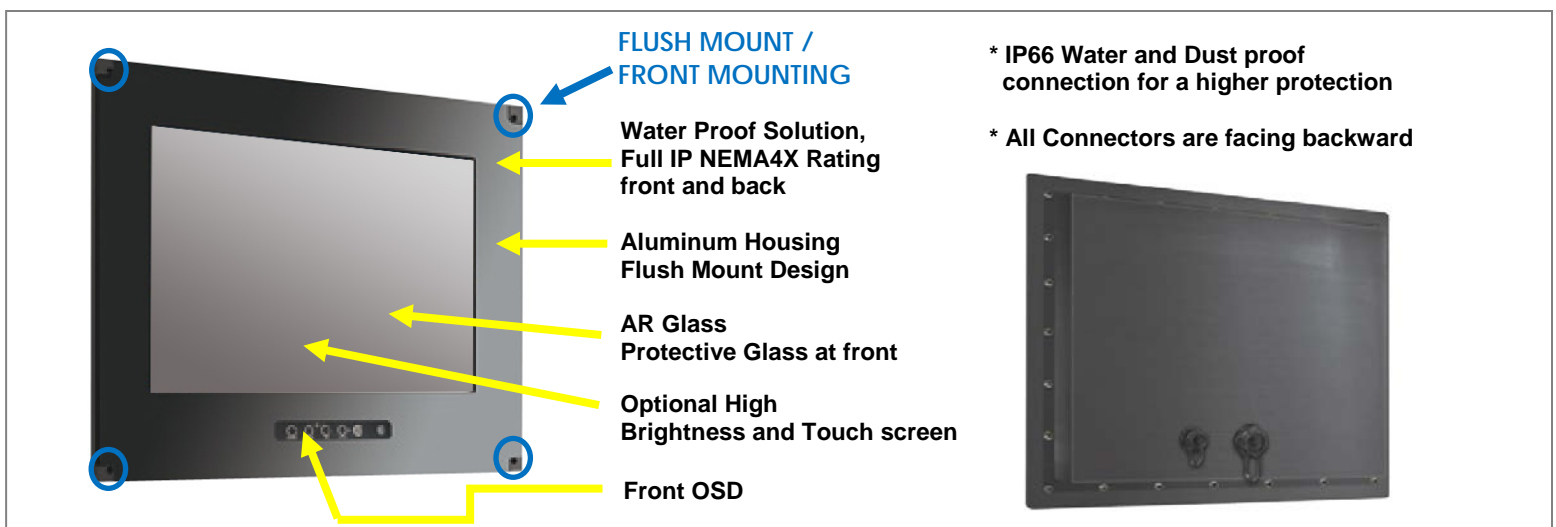

# Full IP66 Flush Mount Dust and Waterproof LCD

IP66 Flush Mount (OSD front) 22" LCD monitor, 1680 x 1050, LED 1000 nits, VGA input  
(Model: EFPMF6-W2200HB2)

**Powerful  
Water Jets  
Protected**

**Sunlight  
Readable**

## Rugged Completely Sealed IP66/NEMA4X Flush Mount LCD Monitor

## Specification:

<b>Panel</b>	Cell Type / Glass Surface	TFT LCD / Black Anti-Glare, low reflection coating	
	Aspect Ratio / Size	Wide / 22" viewable diagonal area	
	Active Area / Pixel Pitch	473.8(H) x 296.1(V) mm / 0.282(H) x 0.282(V) mm	
	Native Resolution / Colors	1680(H) x 1050(V) / 16.7M	
	Brightness / Contrast	1000 cd/m <sup>2</sup> (typ) / 1000 : 1	
	Response Time	≤ 5 ms	
	Viewing Angle (typical)	H.170° (- 85o ~ + 85o) , V. 160o(- 80o ~ + 80o)	
	Light Source	LED backlight, Long life, 35,000 hrs (typ)	
<b>Input Sources</b>	PC System	Signal	Analog RGB (0.7/1.0 V <sub>p-p</sub> , 75 ohms)
		Sync	Separate Sync, Composite Sync, Sync On Green
		Frequency	F <sub>h</sub> : 30 - 82Khz , F <sub>v</sub> : 50 -75Hz
	Audio System	2W speaker x 2	
<b>Input Terminals</b>	1 x VGA (15 Pin Female D-Sub) , 1 x PC Audio (Stereo Headphone Jack) , 1 x DC Power Plug		
<b>Convenient Features</b>	Auto Calibration , Back Light Adjustment , Plug&Play (VESA DDC/CI, DDC 2B)		
	OSD Multi-Languages , Wall Mount Ready (VESA Dimension - please refer to Drawing)		
<b>Power</b>	External AC-to-12VDC power adapter with universal / Auto-Sensing, AC 90 to 260V, 50 / 60 Hz		
<b>Power Consumption</b>	Operation / Power Saving	25 watt , < 1 watt (Support DPMS)	
<b>Operating Condition</b>	Temperature / Humidity	0°C ~ 50°C (32°F ~ 122°F) , 10% ~ 90% (no condensation)	
<b>Storage Condition</b>	Temperature / Humidity	- 20°C ~ 60°C (- 4°F ~ 140°F) , 10% ~ 90% (no condensation)	
<b>Certification</b>	FCC , CE		
<b>Dimensions</b>	Physical	Please refer to Drawing	
	Carton	W x H x D = TBD	
<b>Weight</b>	N.W. / G.W.	9 Kgs / 10.5 Kgs	
<b>Container Loaded</b>	20ft / 40ft / 40ft HQ	TBD (Sets , By pallet)	