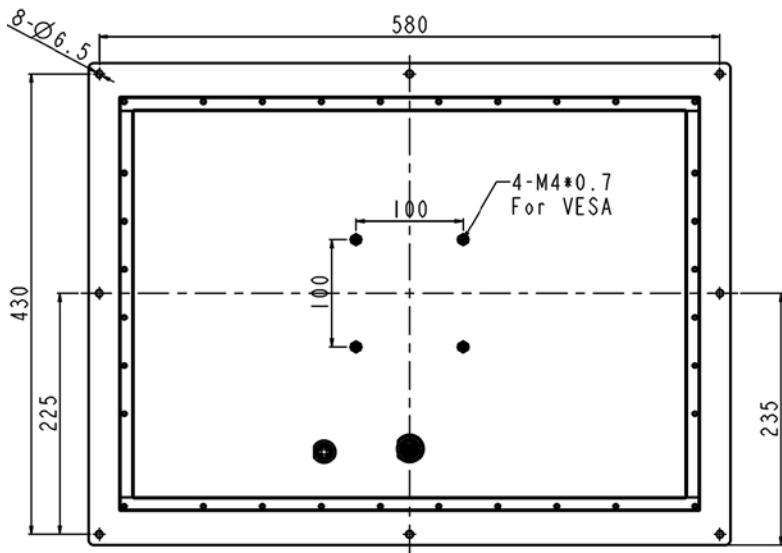

Mechanical Drawing: