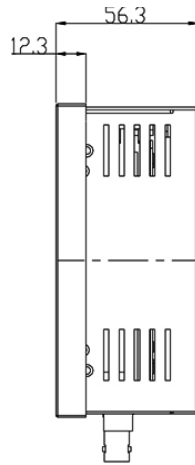

### SPECIFICATIONS:

Panel	Cell Type / Glass Surface	TFT LCD / Black Anti-Glare, low reflection coating	
	Aspect Ratio / Size	4 : 3 / 5.7" viewable diagonal area	
	Active Area / Pixel Pitch	115.2(H) x 86.4(V) mm / 0.18(H) x 0.18(V) mm	
	Native Resolution / Colors	640(H) x 480(V) / 262 K	
	Brightness / Contrast	400 cd/m <sup>2</sup> (typ) / 800 : 1	
	Response Time	< 25 ms	
	Viewing Angle (typical)	H. 160o (- 80o ~ + 80o) , V. 140o(- 70o ~ + 70o)	
	Light Source	LED backlight, Long life, 35,000 hrs (typ)	
Input Sources	PC System	Signal	Analog RGB (0.7/1.0 V <sub>p-p</sub> , 75 ohms)
		Sync	Separate Sync, Composite Sync, Sync On Green
		Frequency	F <sub>h</sub> : 30 - 82Khz , F <sub>v</sub> : 50 -75Hz
Audio System	2W speaker x 2		
Input Terminals	1 x VGA (15 Pin Female D-Sub) , 1 x PC Audio (Stereo Headphone Jack) , 1 x DC Power Plug		
Convenient Features	Auto Calibration , Back Light Adjustment , Plug&Play (VESA DDC/CI, DDC 2B)		
	OSD Multi-Languages , Wall Mount Ready (VESA Dimension - please refer to Drawing)		
Power	12V DC in		
Power Consumption	Operation / Power Saving	8.25 watt , < 1 watt (Support DPMS)	
Operating Condition	Temperature / Humidity	-30°C ~ 80°C (-22°F ~ 176°F) , 10% ~ 90% (no condensation)	
Storage Condition	Temperature / Humidity	-30°C ~ 80°C (-22°F ~ 176°F) , 10% ~ 90% (no condensation)	
Certification	FCC , CE		
Dimensions	Physical	Please refer to Drawing	
	Carton	W x H x D = TBD	
Weight	N.W. / G.W.	2.0 Kgs / 3.0 Kgs	
Container Loaded	20ft / 40ft / 40ft HQ	TBD (Sets , By pallet)	

**MECHANICAL DRAWING:**

4-M4\*0.7P  
For VESA