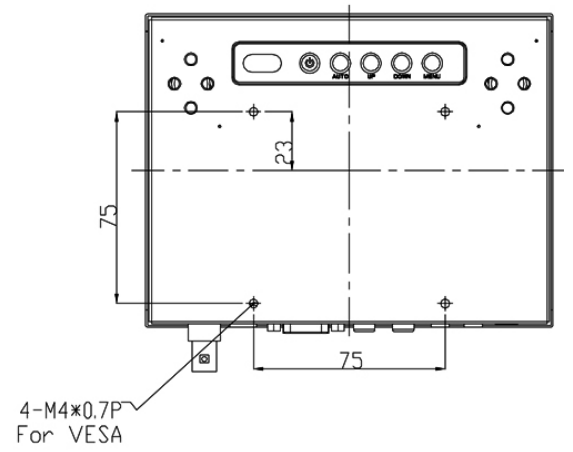

MECHANICAL DRAWING:

4-M4*0.7P
For VESA