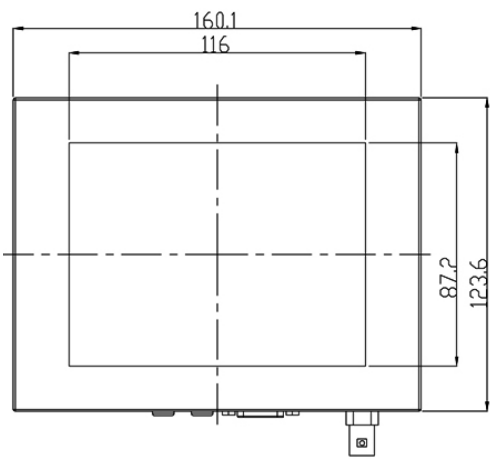

### SPECIFICATIONS:

Panel	Cell Type / Glass Surface	TFT LCD / Black Anti-Glare, low reflection coating	
	Aspect Ratio / Size	4 : 3 / 5.7" viewable diagonal area	
	Active Area / Pixel Pitch	115.2(H) x 86.4(V) mm / 0.18(H) x 0.18(V) mm	
	Native Resolution / Colors	640(H) x 480(V) / 262 K	
	Brightness / Contrast	400 cd/m <sup>2</sup> (typ) / 800 : 1	
	Response Time	< 25 ms	
	Viewing Angle (typical)	H. 160o (- 80o ~ + 80o) , V. 140o(- 70o ~ + 70o)	
	Light Source	LED backlight, Long life, 35,000 hrs (typ)	
Input Sources	PC System	Signal	Analog RGB (0.7/1.0 V <sub>p-p</sub> , 75 ohms)
		Sync	Separate Sync, Composite Sync, Sync On Green
		Frequency	F <sub>h</sub> : 30 - 82Khz , F <sub>v</sub> : 50 -75Hz
Audio System	2W speaker x 2		
Input Terminals	1 x VGA (15 Pin Female D-Sub) , 1 x PC Audio (Stereo Headphone Jack) , 1 x DC Power Plug		
Convenient Features	Auto Calibration , Back Light Adjustment , Plug&Play (VESA DDC/CI, DDC 2B)		
	OSD Multi-Languages , Wall Mount Ready (VESA Dimension - please refer to Drawing)		
Power	12V DC in		
Power Consumption	Operation / Power Saving	8.25 watt , < 1 watt (Support DPMS)	
Operating Condition	Temperature / Humidity	-30°C ~ 80°C (-22°F ~ 176°F) , 10% ~ 90% (no condensation)	
Storage Condition	Temperature / Humidity	-30°C ~ 80°C (-22°F ~ 176°F) , 10% ~ 90% (no condensation)	
Certification	FCC , CE		
Dimensions	Physical	Please refer to Drawing	
	Carton	W x H x D = TBD	
Weight	N.W. / G.W.	2.0 Kgs / 3.0 Kgs	
Container Loaded	20ft / 40ft / 40ft HQ	TBD (Sets , By pallet)	

**MECHANICAL DRAWING:**

4-M4\*0.7P  
For VESA