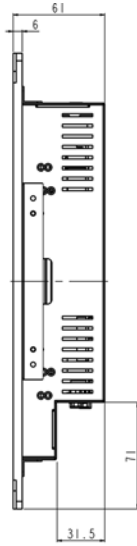

# EFPM Series: *IP65 Flush Mount LCD Monitor*

IP65 Flush Mount 12.1" LCD monitor, 800 x 600, LED 250 nits, VGA input with Capacitive touch screen

**Model: EFPM1210-TC**

## SPECIFICATIONS:

Panel	Cell Type / Glass Surface	TFT LCD / Black Anti-Glare, low reflection coating	
	Aspect Ratio / Size	4 : 3 / 12.1" viewable diagonal area	
	Active Area / Pixel Pitch	246.0(H) x 184.5(V) mm / 0.3075(H) x 0.3075(V) mm	
	Native Resolution / Colors	800(H) x 600(V) / 262 K	
	Brightness / Contrast	250 cd/m <sup>2</sup> (typ) / 600 : 1	
	Response Time	< 35 ms	
	Viewing Angle (typical)	H. 140o (- 70o ~ + 70o) , V. 120o(- 60o ~ + 60o)	
	Light Source	LED backlight, Long life, 35,000 hrs (typ)	
Input Sources	PC System	Signal	Analog RGB (0.7/1.0 V <sub>p-p</sub> , 75 ohms)
		Sync	Separate Sync, Composite Sync, Sync On Green
		Frequency	F <sub>h</sub> : 30 - 82Khz , F <sub>v</sub> : 50 -75Hz
Audio System	2W speaker x 2		
Input Terminals	1 x VGA (15 Pin Female D-Sub) , 1 x PC Audio (Stereo Headphone Jack) , 1 x DC Power Plug		
Convenient Features	Auto Calibration , Back Light Adjustment , Plug&Play (VESA DDC/CI, DDC 2B)		
	OSD Multi-Languages , Wall Mount Ready (VESA Dimension - please refer to Drawing)		
Power	12V DC in		
Power Consumption	Operation / Power Saving	21.9 watt , < 2 watt (Support DPMS)	
Operating Condition	Temperature / Humidity	0°C ~ 50°C (32°F ~ 122°F) , 10% ~ 90% (no condensation)	
Storage Condition	Temperature / Humidity	- 20°C ~ 60°C (- 4°F ~ 140°F) , 10% ~ 90% (no condensation)	
Certification	FCC , CE		
Dimensions	Physical	Please refer to Drawing	
	Carton	W x H x D = TBD	
Weight	N.W. / G.W.	3.5 Kgs / 4.5 Kgs	
Container Loaded	20ft / 40ft / 40ft HQ	TBD (Sets , By pallet)	

**MECHANICAL DRAWING:**

TOP VIEW