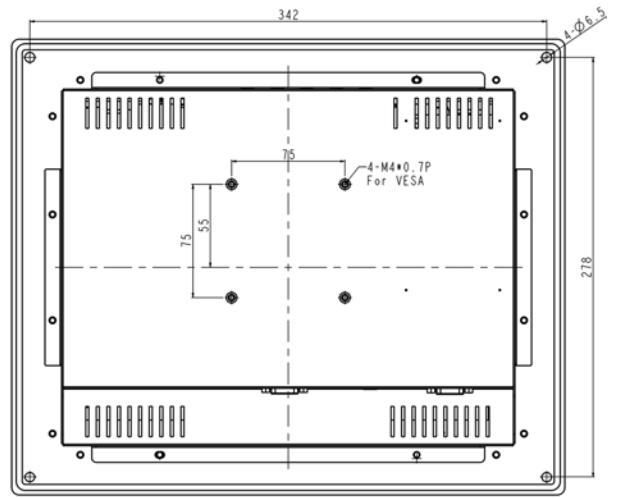

MECHANICAL DRAWING:

TOP VIEW