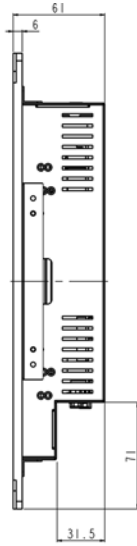

EFPM Series: *IP65 Flush Mount LCD Monitor*

IP65 Flush Mount 12.1" LCD monitor, 800 x 600, LED 1000 nits, VGA input, WV(178°/178°), WT(-30°C~70°C) with Resistive touch screen

Model: EFPM1210HBVVWT-TR

FEATURES HIGHLIGHTS:

SPECIFICATIONS:

Panel	Cell Type / Glass Surface	TFT LCD / Black Anti-Glare, low reflection coating	
	Aspect Ratio / Size	4 : 3 / 12.1" viewable diagonal area	
	Active Area / Pixel Pitch	246.0(H) x 184.5(V) mm / 0.3075(H) x 0.3075(V) mm	
	Native Resolution / Colors	800(H) x 600(V) / 262 K	
	Brightness / Contrast	1000 cd/m ² (typ) / 800 : 1	
	Response Time	< 35 ms	
	Viewing Angle (typical)	H. 178o (- 89o ~ + 89o) , V. 178o(- 89o ~ + 89o)	
	Light Source	LED backlight, Long life, 35,000 hrs (typ)	
Input Sources	PC System	Signal	Analog RGB (0.7/1.0 V _{p-p} , 75 ohms)
		Sync	Separate Sync, Composite Sync, Sync On Green
		Frequency	F _h : 30 - 82Khz , F _v : 50 -75Hz
Audio System	2W speaker x 2		
Input Terminals	1 x VGA (15 Pin Female D-Sub) , 1 x PC Audio (Stereo Headphone Jack) , 1 x DC Power Plug		
Convenient Features	Auto Calibration , Back Light Adjustment , Plug&Play (VESA DDC/CI, DDC 2B)		
	OSD Multi-Languages , Wall Mount Ready (VESA Dimension - please refer to Drawing)		
Power	12V DC in		
Power Consumption	Operation / Power Saving	22 watt , < 2 watt (Support DPMS)	
Operating Condition	Temperature / Humidity	-30°C ~ 70°C (-22°F ~ 158°F) , 10% ~ 90% (no condensation)	
Storage Condition	Temperature / Humidity	-30°C ~ 80°C (-22°F ~ 176°F) , 10% ~ 90% (no condensation)	
Certification	FCC , CE		
Dimensions	Physical	Please refer to Drawing	
	Carton	W x H x D = TBD	
Weight	N.W. / G.W.	3.5 Kgs / 4.5 Kgs	
Container Loaded	20ft / 40ft / 40ft HQ	TBD (Sets , By pallet)	

MECHANICAL DRAWING:

TOP VIEW