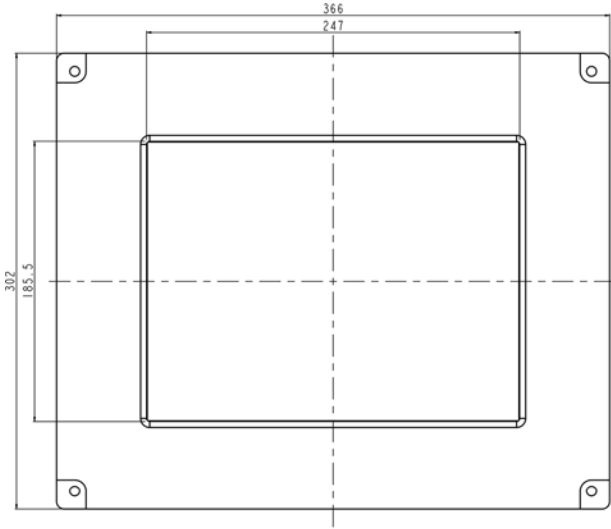

MECHANICAL DRAWING:

TOP VIEW