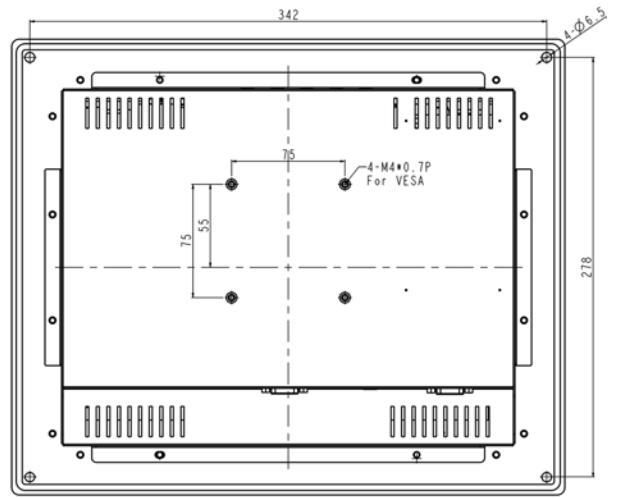

EFPM Series: *IP65 Flush Mount LCD Monitor*

IP65 Flush Mount 12.1" LCD monitor, 800 x 600, LED 1000 nits, VGA input, WV(178°/178°), WT(-30°C~70°C) with Resistive touch screen

Model: EFPM1210HBVVWT-TR

FEATURES HIGHLIGHTS:

SPECIFICATIONS:

Panel	Cell Type / Glass Surface	TFT LCD / Black Anti-Glare, low reflection coating	
	Aspect Ratio / Size	4 : 3 / 12.1" viewable diagonal area	
	Active Area / Pixel Pitch	246.0(H) x 184.5(V) mm / 0.3075(H) x 0.3075(V) mm	
	Native Resolution / Colors	800(H) x 600(V) / 262 K	
	Brightness / Contrast	1000 cd/m ² (typ) / 800 : 1	
	Response Time	< 35 ms	
	Viewing Angle (typical)	H. 178o (- 89o ~ + 89o) , V. 178o(- 89o ~ + 89o)	
	Light Source	LED backlight, Long life, 35,000 hrs (typ)	
Input Sources	PC System	Signal	Analog RGB (0.7/1.0 V _{p-p} , 75 ohms)
		Sync	Separate Sync, Composite Sync, Sync On Green
		Frequency	F _h : 30 - 82Khz , F _v : 50 -75Hz
Audio System	2W speaker x 2		
Input Terminals	1 x VGA (15 Pin Female D-Sub) , 1 x PC Audio (Stereo Headphone Jack) , 1 x DC Power Plug		
Convenient Features	Auto Calibration , Back Light Adjustment , Plug&Play (VESA DDC/CI, DDC 2B)		
	OSD Multi-Languages , Wall Mount Ready (VESA Dimension - please refer to Drawing)		
Power	12V DC in		
Power Consumption	Operation / Power Saving	22 watt , < 2 watt (Support DPMS)	
Operating Condition	Temperature / Humidity	-30°C ~ 70°C (-22°F ~ 158°F) , 10% ~ 90% (no condensation)	
Storage Condition	Temperature / Humidity	-30°C ~ 80°C (-22°F ~ 176°F) , 10% ~ 90% (no condensation)	
Certification	FCC , CE		
Dimensions	Physical	Please refer to Drawing	
	Carton	W x H x D = TBD	
Weight	N.W. / G.W.	3.5 Kgs / 4.5 Kgs	
Container Loaded	20ft / 40ft / 40ft HQ	TBD (Sets , By pallet)	

MECHANICAL DRAWING:

TOP VIEW