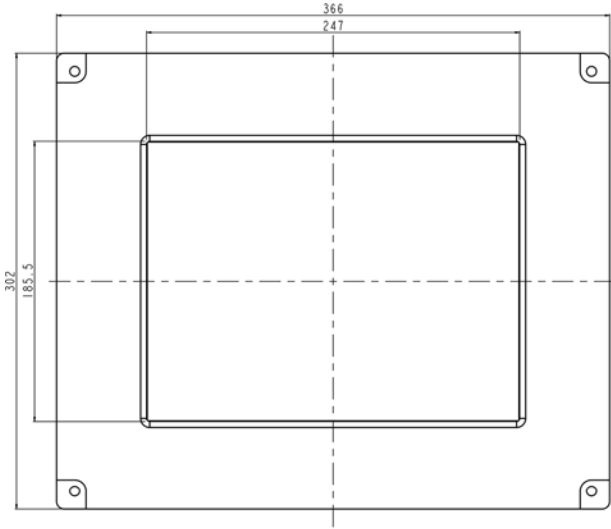

SPECIFICATIONS:

Panel	Cell Type / Glass Surface	TFT LCD / Black Anti-Glare, low reflection coating	
	Aspect Ratio / Size	4 : 3 / 12.1" viewable diagonal area	
	Active Area / Pixel Pitch	245.8(H) x 184.3(V) mm / 0.24(H) x 0.24(V) mm	
	Native Resolution / Colors	1024(H) x 768(V) / 16.2 M	
	Brightness / Contrast	1000 cd/m ² (typ) / 700 : 1	
	Response Time	< 25 ms	
	Viewing Angle (typical)	H. 160o (- 80o ~ + 80o) , V. 140o(- 70o ~ + 70o)	
	Light Source	LED backlight, Long life, 35,000 hrs (typ)	
Input Sources	PC System	Signal	Analog RGB (0.7/1.0 V _{p-p} , 75 ohms)
		Sync	Separate Sync, Composite Sync, Sync On Green
		Frequency	F _h : 30 - 82Khz , F _v : 50 -75Hz
Audio System	2W speaker x 2		
Input Terminals	1 x VGA (15 Pin Female D-Sub) , 1 x PC Audio (Stereo Headphone Jack) , 1 x DC Power Plug		
Convenient Features	Auto Calibration , Back Light Adjustment , Plug&Play (VESA DDC/CI, DDC 2B)		
	OSD Multi-Languages , Wall Mount Ready (VESA Dimension - please refer to Drawing)		
Power	12V DC in		
Power Consumption	Operation / Power Saving	24 watt , < 2 watt (Support DPMS)	
Operating Condition	Temperature / Humidity	-30°C ~ 70°C (-22°F ~ 158°F) , 10% ~ 90% (no condensation)	
Storage Condition	Temperature / Humidity	-30°C ~ 80°C (-22°F ~ 176°F) , 10% ~ 90% (no condensation)	
Certification	FCC , CE		
Dimensions	Physical	Please refer to Drawing	
	Carton	W x H x D = TBD	
Weight	N.W. / G.W.	3.5 Kgs / 4.5 Kgs	
Container Loaded	20ft / 40ft / 40ft HQ	TBD (Sets , By pallet)	

MECHANICAL DRAWING:

TOP VIEW

CUTOUT DIM.