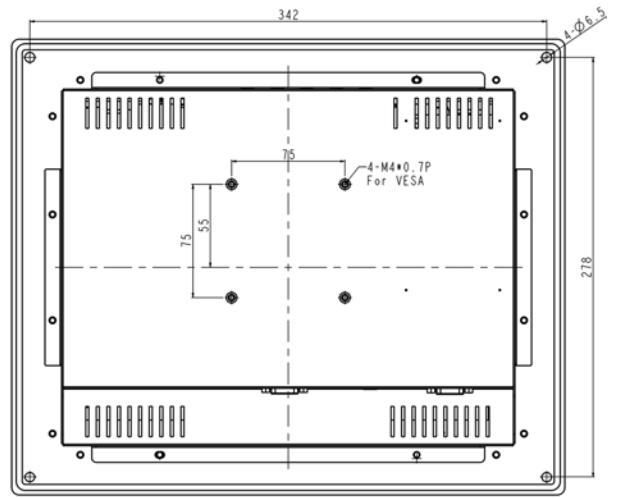

SPECIFICATIONS:

Panel	Cell Type / Glass Surface	TFT LCD / Black Anti-Glare, low reflection coating	
	Aspect Ratio / Size	4 : 3 / 12.1" viewable diagonal area	
	Active Area / Pixel Pitch	245.8(H) x 184.3(V) mm / 0.24(H) x 0.24(V) mm	
	Native Resolution / Colors	1024(H) x 768(V) / 16.2 M	
	Brightness / Contrast	1000 cd/m ² (typ) / 700 : 1	
	Response Time	< 25 ms	
	Viewing Angle (typical)	H. 160o (- 80o ~ + 80o) , V. 140o(- 70o ~ + 70o)	
	Light Source	LED backlight, Long life, 35,000 hrs (typ)	
Input Sources	PC System	Signal	Analog RGB (0.7/1.0 V _{p-p} , 75 ohms)
		Sync	Separate Sync, Composite Sync, Sync On Green
		Frequency	F _h : 30 - 82Khz , F _v : 50 -75Hz
Audio System	2W speaker x 2		
Input Terminals	1 x VGA (15 Pin Female D-Sub) , 1 x PC Audio (Stereo Headphone Jack) , 1 x DC Power Plug		
Convenient Features	Auto Calibration , Back Light Adjustment , Plug&Play (VESA DDC/CI, DDC 2B)		
	OSD Multi-Languages , Wall Mount Ready (VESA Dimension - please refer to Drawing)		
Power	12V DC in		
Power Consumption	Operation / Power Saving	24 watt , < 2 watt (Support DPMS)	
Operating Condition	Temperature / Humidity	-30°C ~ 70°C (-22°F ~ 158°F) , 10% ~ 90% (no condensation)	
Storage Condition	Temperature / Humidity	-30°C ~ 80°C (-22°F ~ 176°F) , 10% ~ 90% (no condensation)	
Certification	FCC , CE		
Dimensions	Physical	Please refer to Drawing	
	Carton	W x H x D = TBD	
Weight	N.W. / G.W.	3.5 Kgs / 4.5 Kgs	
Container Loaded	20ft / 40ft / 40ft HQ	TBD (Sets , By pallet)	

MECHANICAL DRAWING:

TOP VIEW

CUTOUT DIM.