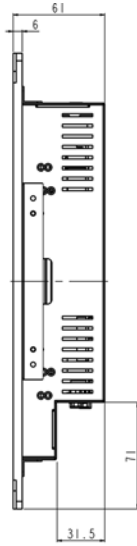

EFPM Series: *IP65 Flush Mount LCD Monitor*

IP65 Flush Mount 12.1" LCD monitor, 1024 x 768, LED 1000 nits, VGA input, WT(-30°C~70°C) with Capacitive touch screen

Model: EFPM1210XHBWT-TC

FEATURES HIGHLIGHTS:

SPECIFICATIONS:

Panel	Cell Type / Glass Surface	TFT LCD / Black Anti-Glare, low reflection coating	
	Aspect Ratio / Size	4 : 3 / 12.1" viewable diagonal area	
	Active Area / Pixel Pitch	245.8(H) x 184.3(V) mm / 0.24(H) x 0.24(V) mm	
	Native Resolution / Colors	1024(H) x 768(V) / 16.2 M	
	Brightness / Contrast	1000 cd/m ² (typ) / 700 : 1	
	Response Time	< 25 ms	
	Viewing Angle (typical)	H. 160o (- 80o ~ + 80o) , V. 140o(- 70o ~ + 70o)	
	Light Source	LED backlight, Long life, 35,000 hrs (typ)	
Input Sources	PC System	Signal	Analog RGB (0.7/1.0 V _{p-p} , 75 ohms)
		Sync	Separate Sync, Composite Sync, Sync On Green
		Frequency	F _h : 30 - 82Khz , F _v : 50 -75Hz
Audio System	2W speaker x 2		
Input Terminals	1 x VGA (15 Pin Female D-Sub) , 1 x PC Audio (Stereo Headphone Jack) , 1 x DC Power Plug		
Convenient Features	Auto Calibration , Back Light Adjustment , Plug&Play (VESA DDC/CI, DDC 2B)		
	OSD Multi-Languages , Wall Mount Ready (VESA Dimension - please refer to Drawing)		
Power	12V DC in		
Power Consumption	Operation / Power Saving	24 watt , < 2 watt (Support DPMS)	
Operating Condition	Temperature / Humidity	-30°C ~ 70°C (-22°F ~ 158°F) , 10% ~ 90% (no condensation)	
Storage Condition	Temperature / Humidity	-30°C ~ 80°C (-22°F ~ 176°F) , 10% ~ 90% (no condensation)	
Certification	FCC , CE		
Dimensions	Physical	Please refer to Drawing	
	Carton	W x H x D = TBD	
Weight	N.W. / G.W.	3.5 Kgs / 4.5 Kgs	
Container Loaded	20ft / 40ft / 40ft HQ	TBD (Sets , By pallet)	

MECHANICAL DRAWING:

TOP VIEW

CUTOUT DIM.