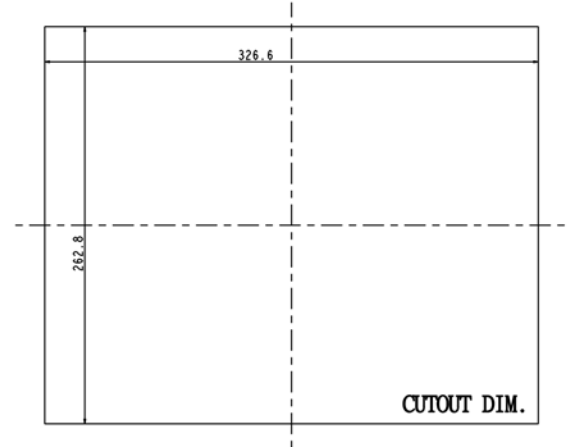

CUTOUT DIM.