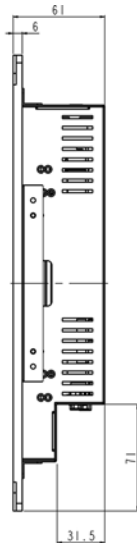

### SPECIFICATIONS:

Panel	Cell Type / Glass Surface	TFT LCD / Black Anti-Glare, low reflection coating	
	Aspect Ratio / Size	4 : 3 / 12.1" viewable diagonal area	
	Active Area / Pixel Pitch	245.8(H) x 184.3(V) mm / 0.24(H) x 0.24(V) mm	
	Native Resolution / Colors	1024(H) x 768(V) / 16.2 M	
	Brightness / Contrast	450 cd/m <sup>2</sup> (typ) / 700 : 1	
	Response Time	< 25 ms	
	Viewing Angle (typical)	H. 160o (- 80o ~ + 80o) , V. 140o(- 70o ~ + 70o)	
	Light Source	LED backlight, Long life, 35,000 hrs (typ)	
Input Sources	PC System	Signal	Analog RGB (0.7/1.0 V <sub>p-p</sub> , 75 ohms)
		Sync	Separate Sync, Composite Sync, Sync On Green
		Frequency	F <sub>h</sub> : 30 - 82Khz , F <sub>v</sub> : 50 -75Hz
Audio System	2W speaker x 2		
Input Terminals	1 x VGA (15 Pin Female D-Sub) , 1 x PC Audio (Stereo Headphone Jack) , 1 x DC Power Plug		
Convenient Features	Auto Calibration , Back Light Adjustment , Plug&Play (VESA DDC/CI, DDC 2B)		
	OSD Multi-Languages , Wall Mount Ready (VESA Dimension - please refer to Drawing)		
Power	12V DC in		
Power Consumption	Operation / Power Saving	23.75 watt , < 2 watt (Support DPMS)	
Operating Condition	Temperature / Humidity	-30°C ~ 70°C (-22°F ~ 158°F) , 10% ~ 90% (no condensation)	
Storage Condition	Temperature / Humidity	-30°C ~ 80°C (-22°F ~ 176°F) , 10% ~ 90% (no condensation)	
Certification	FCC , CE		
Dimensions	Physical	Please refer to Drawing	
	Carton	W x H x D = TBD	
Weight	N.W. / G.W.	3.5 Kgs / 4.5 Kgs	
Container Loaded	20ft / 40ft / 40ft HQ	TBD (Sets , By pallet)	

**MECHANICAL DRAWING:**

TOP VIEW