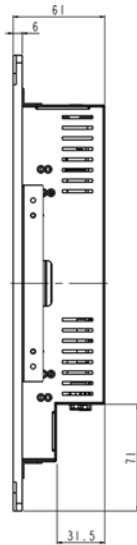

### SPECIFICATIONS:

Panel	Cell Type / Glass Surface	TFT LCD / Black Anti-Glare, low reflection coating	
	Aspect Ratio / Size	4 : 3 / 12.1" viewable diagonal area	
	Active Area / Pixel Pitch	245.8(H) x 184.3(V) mm / 0.24(H) x 0.24(V) mm	
	Native Resolution / Colors	1024(H) x 768(V) / 16.2 M	
	Brightness / Contrast	450 cd/m <sup>2</sup> (typ) / 700 : 1	
	Response Time	< 25 ms	
	Viewing Angle (typical)	H. 160o (- 80o ~ + 80o) , V. 140o(- 70o ~ + 70o)	
	Light Source	LED backlight, Long life, 35,000 hrs (typ)	
Input Sources	PC System	Signal	Analog RGB (0.7/1.0 V <sub>p-p</sub> , 75 ohms)
		Sync	Separate Sync, Composite Sync, Sync On Green
		Frequency	F <sub>h</sub> : 30 - 82Khz , F <sub>v</sub> : 50 -75Hz
Audio System	2W speaker x 2		
Input Terminals	1 x VGA (15 Pin Female D-Sub) , 1 x PC Audio (Stereo Headphone Jack) , 1 x DC Power Plug		
Convenient Features	Auto Calibration , Back Light Adjustment , Plug&Play (VESA DDC/CI, DDC 2B)		
	OSD Multi-Languages , Wall Mount Ready (VESA Dimension - please refer to Drawing)		
Power	12V DC in		
Power Consumption	Operation / Power Saving	23.75 watt , < 2 watt (Support DPMS)	
Operating Condition	Temperature / Humidity	-30°C ~ 70°C (-22°F ~ 158°F) , 10% ~ 90% (no condensation)	
Storage Condition	Temperature / Humidity	-30°C ~ 80°C (-22°F ~ 176°F) , 10% ~ 90% (no condensation)	
Certification	FCC , CE		
Dimensions	Physical	Please refer to Drawing	
	Carton	W x H x D = TBD	
Weight	N.W. / G.W.	3.5 Kgs / 4.5 Kgs	
Container Loaded	20ft / 40ft / 40ft HQ	TBD (Sets , By pallet)	

**MECHANICAL DRAWING:**

TOP VIEW