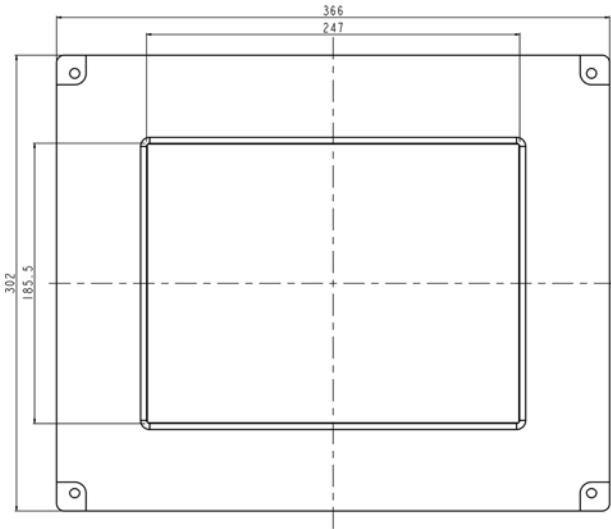

MECHANICAL DRAWING:

TOP VIEW