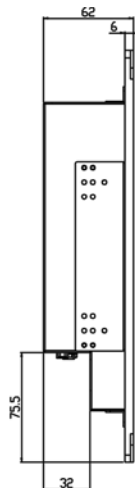

MECHANICAL DRAWING:

TOP VIEW