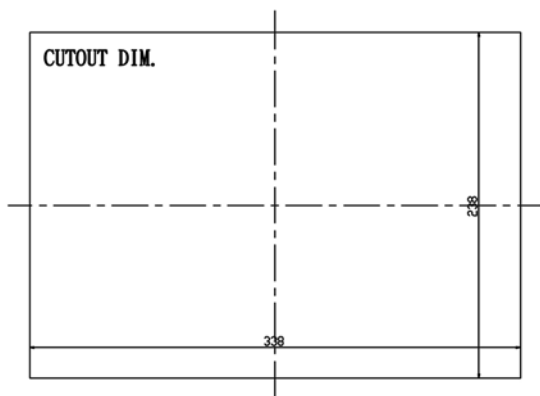

MECHANICAL DRAWING:

TOP VIEW