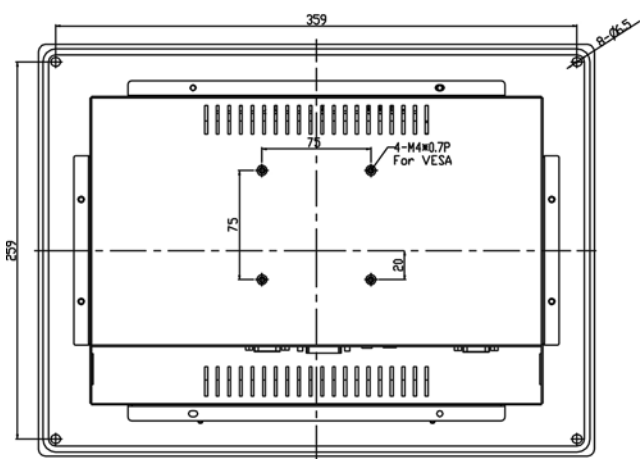

MECHANICAL DRAWING:

TOP VIEW