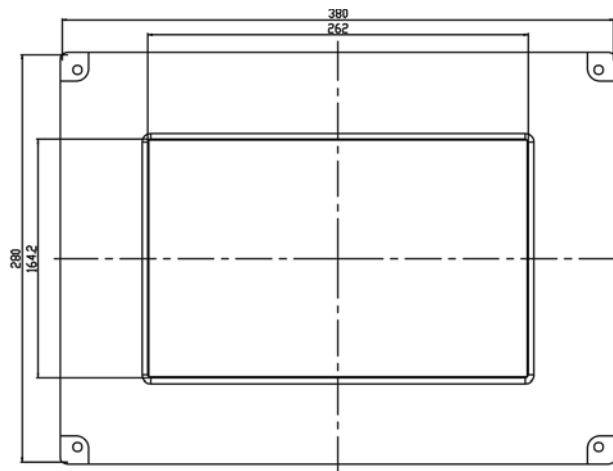

MECHANICAL DRAWING:

TOP VIEW