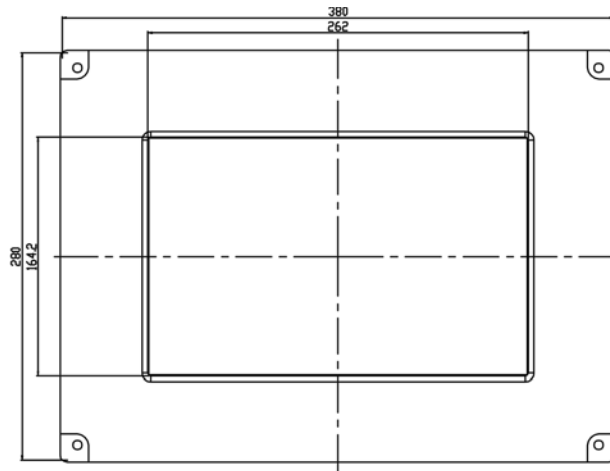

MECHANICAL DRAWING:

TOP VIEW