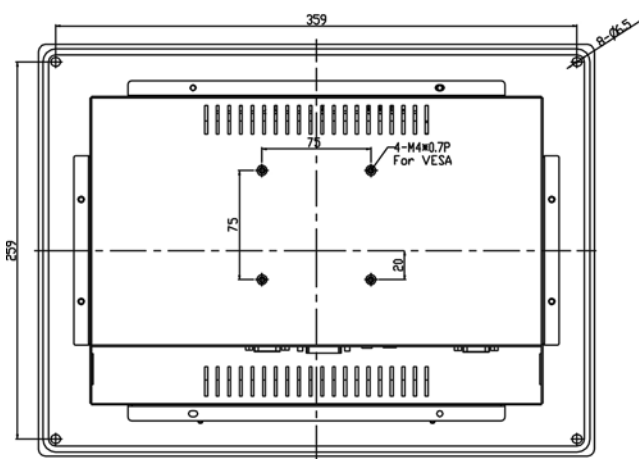

MECHANICAL DRAWING:

TOP VIEW