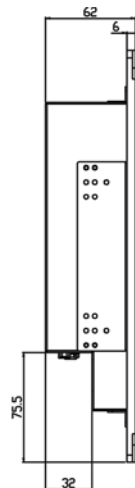

# EFPM Series: *IP65 Flush Mount LCD Monitor*

IP65 Flush Mount 12.1" Wide LCD monitor, 1280 x 800, LED 1000 nits, VGA input, WV(176°/176°), WT(-15°C~70°C) with Capacitive touch screen

**Model: EFPMW1210HBWVWT-TC**

## SPECIFICATIONS:

Panel	Cell Type / Glass Surface	TFT LCD / Black Anti-Glare, low reflection coating	
	Aspect Ratio / Size	Wide / 12" viewable diagonal area	
	Active Area / Pixel Pitch	261.1(H) x 163.2(V) mm / 0.204(H) x 0.204(V) mm	
	Native Resolution / Colors	1280(H) x 800(V) / 262 K	
	Brightness / Contrast	1000 cd/m <sup>2</sup> (typ) / 1000 : 1	
	Response Time	< 25 ms	
	Viewing Angle (typical)	H.176° (- 88o ~ + 88o) , V. 176o(- 88o ~ + 88o)	
	Light Source	LED backlight, Long life, 35,000 hrs (typ)	
Input Sources	PC System	Signal	Analog RGB (0.7/1.0 V <sub>p-p</sub> , 75 ohms)
		Sync	Separate Sync, Composite Sync, Sync On Green
		Frequency	F <sub>h</sub> : 30 - 82Khz , F <sub>v</sub> : 50 -75Hz
Audio System	2W speaker x 2		
Input Terminals	1 x VGA (15 Pin Female D-Sub) , 1 x PC Audio (Stereo Headphone Jack) , 1 x DC Power Plug		
Convenient Features	Auto Calibration , Back Light Adjustment , Plug&Play (VESA DDC/CI, DDC 2B)		
	OSD Multi-Languages , Wall Mount Ready (VESA Dimension - please refer to Drawing)		
Power	12V DC in		
Power Consumption	Operation / Power Saving	10 watt , < 1 watt (Support DPMS)	
Operating Condition	Temperature / Humidity	- 15°C ~ 70°C (5°F ~ 158°F) , 10% ~ 90% (no condensation)	
Storage Condition	Temperature / Humidity	- 30°C ~ 80°C (-22°F ~ 176°F) , 10% ~ 90% (no condensation)	
Certification	FCC , CE		
Dimensions	Physical	Please refer to Drawing	
	Carton	W x H x D = TBD	
Weight	N.W. / G.W.	4 Kgs / 5 Kgs	
Container Loaded	20ft / 40ft / 40ft HQ	TBD (Sets , By pallet)	

**MECHANICAL DRAWING:**

**TOP VIEW**