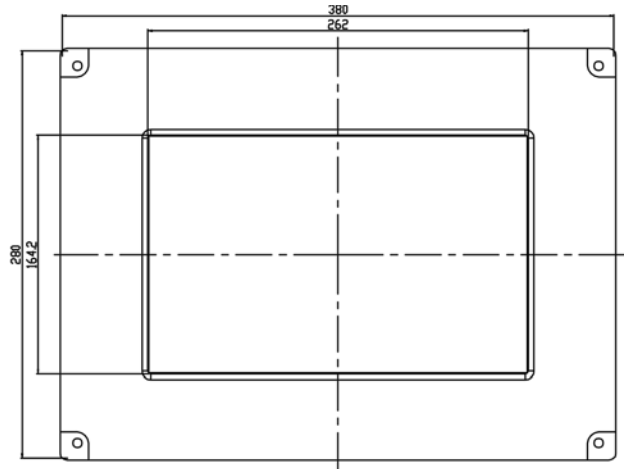

MECHANICAL DRAWING:

TOP VIEW