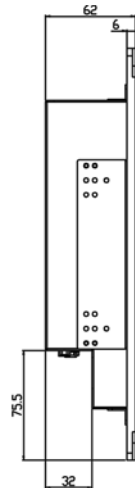

# EFPM Series: *IP65 Flush Mount LCD Monitor*

IP65 Flush Mount 12.1" Wide LCD monitor, 1280 x 800, LED 400 nits, VGA input, WV(176°/176°), WT(-15°C~70°C) with Capacitive touch screen

**Model: EFPMW1210WVWT-TC**

## SPECIFICATIONS:

Panel	Cell Type / Glass Surface	TFT LCD / Black Anti-Glare, low reflection coating	
	Aspect Ratio / Size	Wide / 12" viewable diagonal area	
	Active Area / Pixel Pitch	261.1(H) x 163.2(V) mm / 0.204(H) x 0.204(V) mm	
	Native Resolution / Colors	1280(H) x 800(V) / 262 K	
	Brightness / Contrast	400 cd/m <sup>2</sup> (typ) / 1000 : 1	
	Response Time	< 25 ms	
	Viewing Angle (typical)	H.176° (- 88o ~ + 88o) , V. 176o(- 88o ~ + 88o)	
	Light Source	LED backlight, Long life, 35,000 hrs (typ)	
Input Sources	PC System	Signal	Analog RGB (0.7/1.0 V <sub>p-p</sub> , 75 ohms)
		Sync	Separate Sync, Composite Sync, Sync On Green
		Frequency	F <sub>h</sub> : 30 - 82Khz , F <sub>v</sub> : 50 -75Hz
Audio System	2W speaker x 2		
Input Terminals	1 x VGA (15 Pin Female D-Sub) , 1 x PC Audio (Stereo Headphone Jack) , 1 x DC Power Plug		
Convenient Features	Auto Calibration , Back Light Adjustment , Plug&Play (VESA DDC/CI, DDC 2B)		
	OSD Multi-Languages , Wall Mount Ready (VESA Dimension - please refer to Drawing)		
Power	12V DC in		
Power Consumption	Operation / Power Saving	10 watt , < 1 watt (Support DPMS)	
Operating Condition	Temperature / Humidity	- 15°C ~ 70°C (5°F ~ 158°F) , 10% ~ 90% (no condensation)	
Storage Condition	Temperature / Humidity	- 30°C ~ 80°C (-22°F ~ 176°F) , 10% ~ 90% (no condensation)	
Certification	FCC , CE		
Dimensions	Physical	Please refer to Drawing	
	Carton	W x H x D = TBD	
Weight	N.W. / G.W.	4 Kgs / 5 Kgs	
Container Loaded	20ft / 40ft / 40ft HQ	TBD (Sets , By pallet)	

**MECHANICAL DRAWING:**

**TOP VIEW**