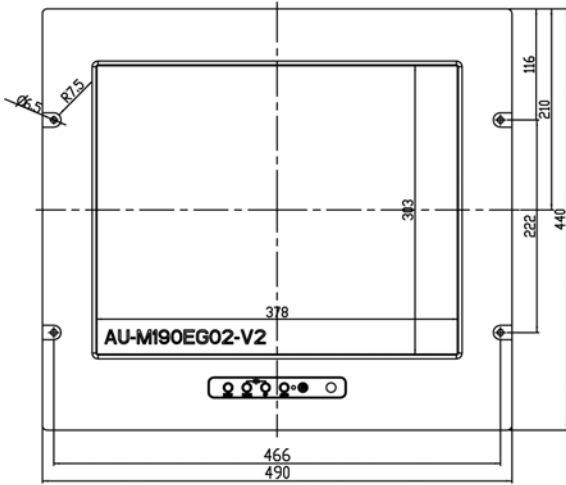

MECHANICAL DRAWING: