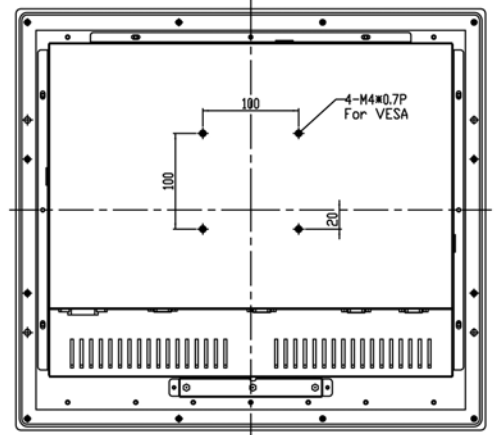

MECHANICAL DRAWING: