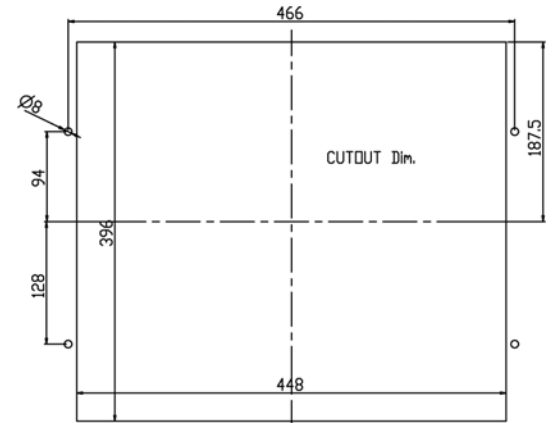

MECHANICAL DRAWING: