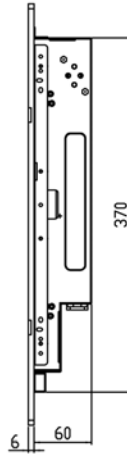

MECHANICAL DRAWING: