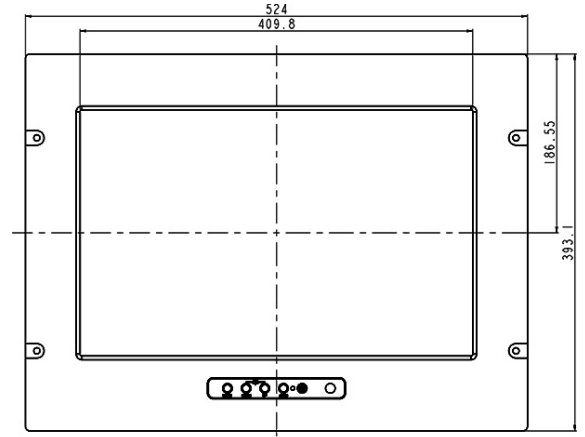

MECHANICAL DRAWING: