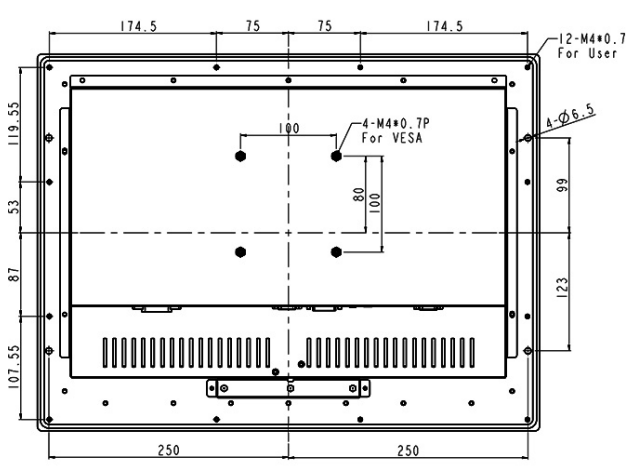

MECHANICAL DRAWING: