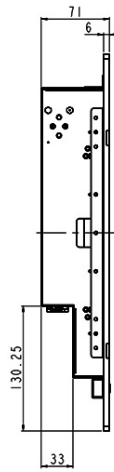

MECHANICAL DRAWING: