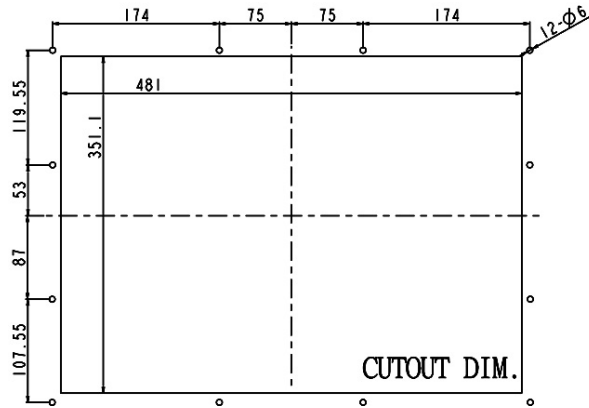

MECHANICAL DRAWING: