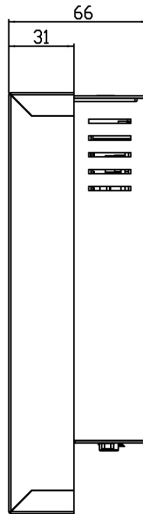

Mechanical Drawing: