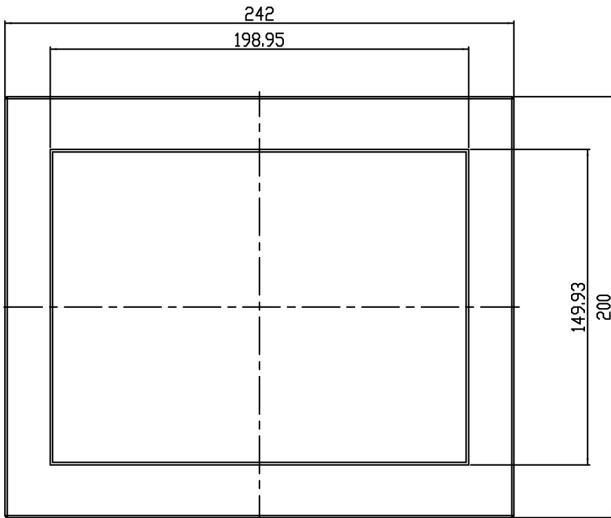

Mechanical Drawing: