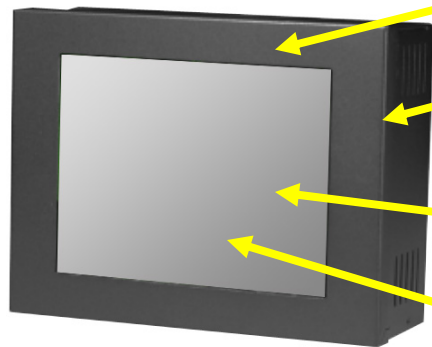

Military Grade Rugged IP66 Chassis Mount Display

IP66 Front Military Grade Rugged Chassis Mount, 9.7" LCD monitor, 1024x768, LED-350 nits, WV(160°/160°), VGA HDMI DVI, AC-IN w/ Built-in Power, Comply MIL-STD-810G Vibration and shock. (Model: EMCM0970WV)

Features:

- Modular mechanism design provides flexible product configuration and easy maintenance.
- Optional to built-in touch screen for interactive application.
- Available with auto-brightness sensor offers application in day and night.
- VGA connector with optional AV,SV,AV-Looping
- Complete custom design/solution for OEM customers
- Optional: MIL connector / M12 connector / Plastic IP66 water resistance connector

OPTION MIL

- Environmental: MIL-STD-810, DO-160
- EMI/EMC: MIL-STD-461/462
- Panel construction & lighting: MIL-P-7788
- Power: MIL-STD-704, MIL-STD-1275
- Shock – MIL S 901D
- Vibration – MIL STD 167

Rugged Completely Sealed IP66/NEMA4X Chassis Mount LCD Monitor

Water Proof Solution,
Full IP NEMA4X Rating
front and back

Aluminum Housing
Panel Mount Design

AR Glass
Protective Glass at
front

Optional High
Brightness and
Touch screen

* IP66 Water and Dust proof
connection for a higher protection