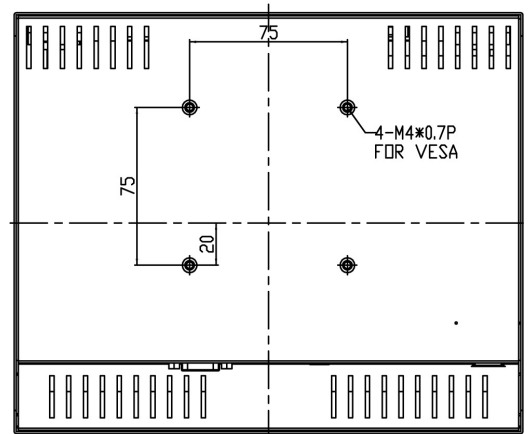

Mechanical Drawing: