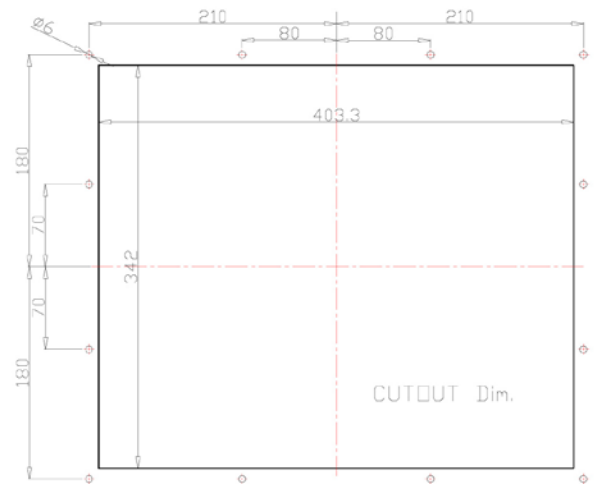

Mechanical Drawing: