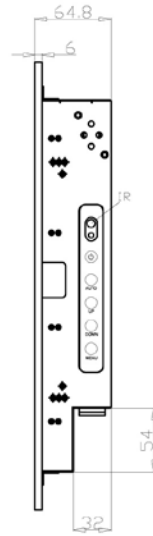

Mechanical Drawing: