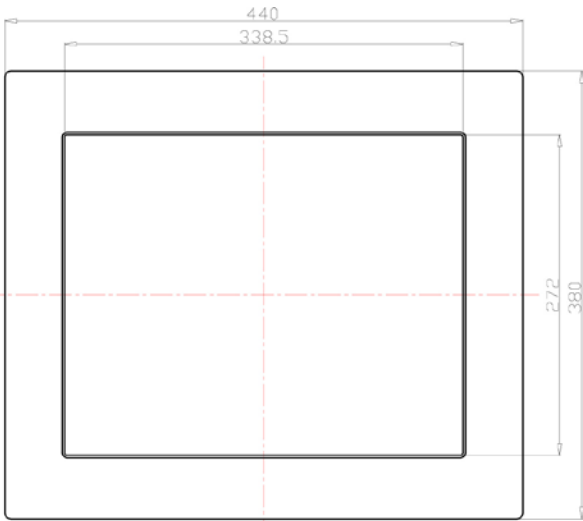

Mechanical Drawing: