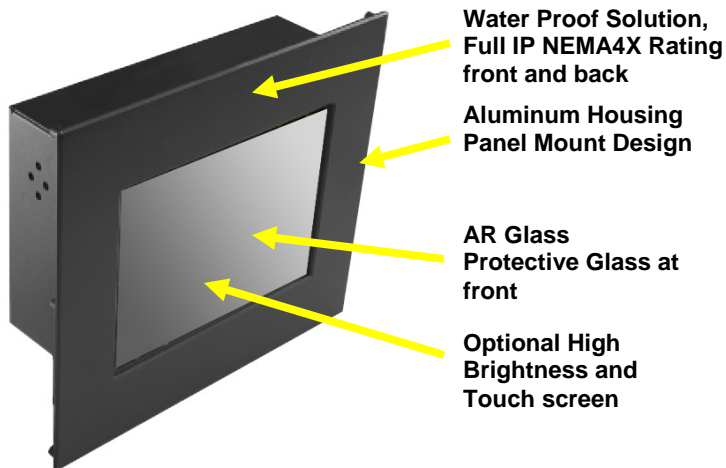

* IP66 Water and Dust proof connection for a higher protection

Specification:

Panel	Cell Type / Glass Surface	TFT LCD / Black Anti-Glare, low reflection coating	
	Aspect Ratio / Size	4 : 3 / 17" viewable diagonal area	
	Active Area / Pixel Pitch	337.92(H) x 270.34(V) mm / 0.264(H) x 0.264(V) mm	
	Native Resolution / Colors	1280(H) x 1024(V) / 16.7 M	
	Brightness / Contrast	250 cd/m ² (typ) / 800 : 1	
	Response Time	< 5 ms	
	Viewing Angle (typical)	H. 170o (- 85o ~ + 85o) , V. 160o(- 80o ~ + 80o)	
	Light Source	LED backlight, Long life, 35,000 hrs (typ)	
Input Sources	PC System	Signal	Analog RGB (0.7/1.0 V _{p-p} , 75 ohms)
		Sync	Separate Sync, Composite Sync, Sync On Green
		Frequency	F _n : 30 - 82Khz , F _v : 50 -75Hz
	Audio System	2W speaker x 2	
Input Terminals	1 x VGA (15 Pin Female D-Sub) , 1 x PC Audio (Stereo Headphone Jack) , 1 x DC Power Plug		
Convenient Features	Auto Calibration , Back Light Adjustment , Plug&Play (VESA DDC/CI, DDC 2B)		
	OSD Multi-Languages , Wall Mount Ready (VESA Dimension - please refer to Drawing)		
Power	Internal power supply with universal / Auto-Sensing, AC90 to 260V, 50/60 Hz		
Power Consumption	Operation / Power Saving	32.5 watt , < 2 watt (Support DPMS)	
Operating Condition	Temperature / Humidity	0°C ~ 50°C (32°F ~ 122°F) , 10% ~ 90% (no condensation)	
Storage Condition	Temperature / Humidity	- 20°C ~ 60°C (- 4°F ~ 140°F) , 10% ~ 90% (no condensation)	
Certification	FCC , CE		
Dimensions	Physical	Please refer to Drawing	
	Carton	W x H x D = TBD	
Weight	N.W. / G.W.	5 Kgs / 6 Kgs	
Container Loaded	20ft / 40ft / 40ft HQ	TBD (Sets , By pallet)	