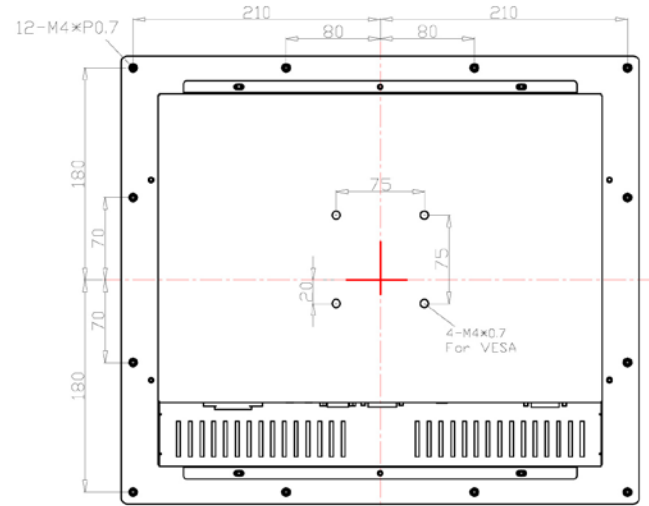

Mechanical Drawing: