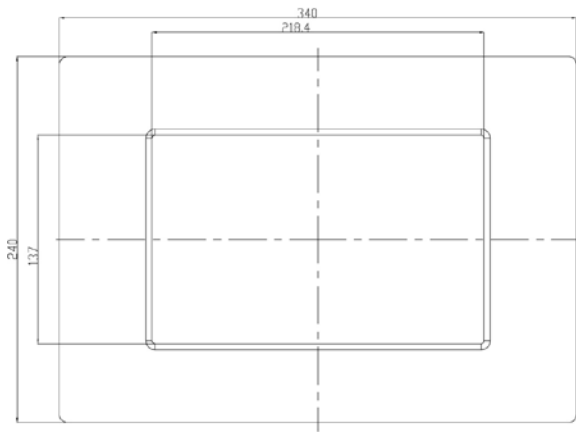

Mechanical Drawing: