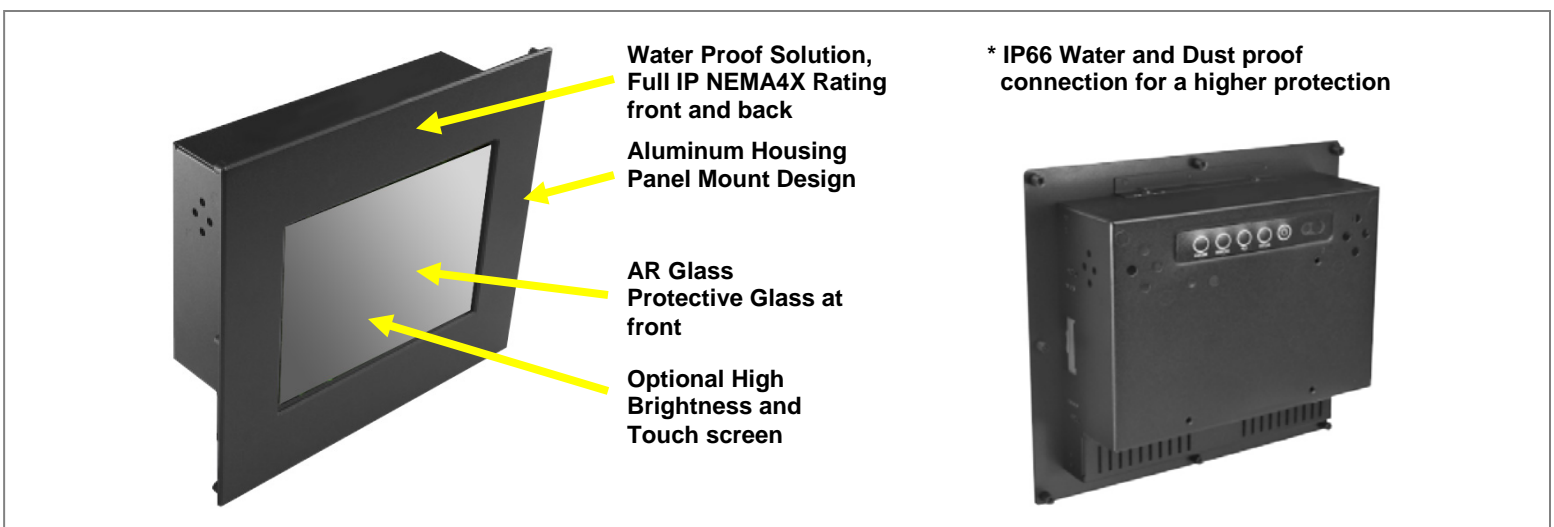

# Military Grade Rugged IP66 Panel Mount Display

IP66 Military Grade Rugged Panel Mount, 10.1" wide LCD monitor, 1366x768, LED-200 nits, VGA HDMI DVI, AC-IN w/ Built-in Power, Comply MIL-STD-810G Vibration and shock, Power comply MIL-STD-1275D. (Model: EMPMW1010HD)

## Rugged Completely Sealed IP66/NEMA4X Panel Mount LCD Monitor

**Specification:**

<b>Panel</b>	Cell Type / Glass Surface	TFT LCD / Black Anti-Glare, low reflection coating	
	Aspect Ratio / Size	Wide / 10.1" viewable diagonal area	
	Active Area / Pixel Pitch	222.72(H) x 125.28(V) mm / 0.1629(H) x 0.1629(V) mm	
	Native Resolution / Colors	1366(H) x 768(V) / 262 K	
	Brightness / Contrast	200 cd/m <sup>2</sup> (typ) / 500 : 1	
	Response Time	< 16 ms	
	Viewing Angle (typical)	H.90o (- 45o ~ + 45o) , V. 50o(- 30o ~ + 20o)	
	Light Source	LED backlight, Long life, 35,000 hrs (typ)	
<b>Input Sources</b>	PC System	Signal	Analog RGB (0.7/1.0 V <sub>p-p</sub> , 75 ohms)
		Sync	Separate Sync, Composite Sync, Sync On Green
		Frequency	F <sub>H</sub> : 30 - 82Khz , F <sub>V</sub> : 50 -75Hz
	Audio System	2W speaker x 2	
<b>Input Terminals</b>	1 x VGA (15 Pin Female D-Sub) , 1 x PC Audio (Stereo Headphone Jack) , 1 x DC Power Plug		
<b>Convenient Features</b>	Auto Calibration , Back Light Adjustment , Plug&Play (VESA DDC/CI, DDC 2B)		
	OSD Multi-Languages , Wall Mount Ready (VESA Dimension - please refer to Drawing)		
<b>Power</b>	12V DC in		
<b>Power Consumption</b>	Operation / Power Saving	8.25 watt , < 1 watt (Support DPMS)	
<b>Operating Condition</b>	Temperature / Humidity	0°C ~ 50°C (32°F ~ 122°F) , 10% ~ 90% (no condensation)	
<b>Storage Condition</b>	Temperature / Humidity	- 20°C ~ 60°C (- 4°F ~ 140°F) , 10% ~ 90% (no condensation)	
<b>Certification</b>	FCC , CE		
<b>Dimensions</b>	Physical	Please refer to Drawing	
	Carton	W x H x D = TBD	
<b>Weight</b>	N.W. / G.W.	3.5 Kgs / 4.5 Kgs	
<b>Container Loaded</b>	20ft / 40ft / 40ft HQ	TBD (Sets , By pallet)	