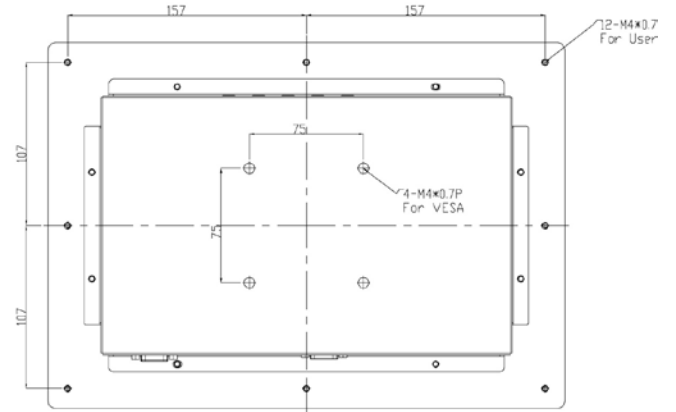

Mechanical Drawing: