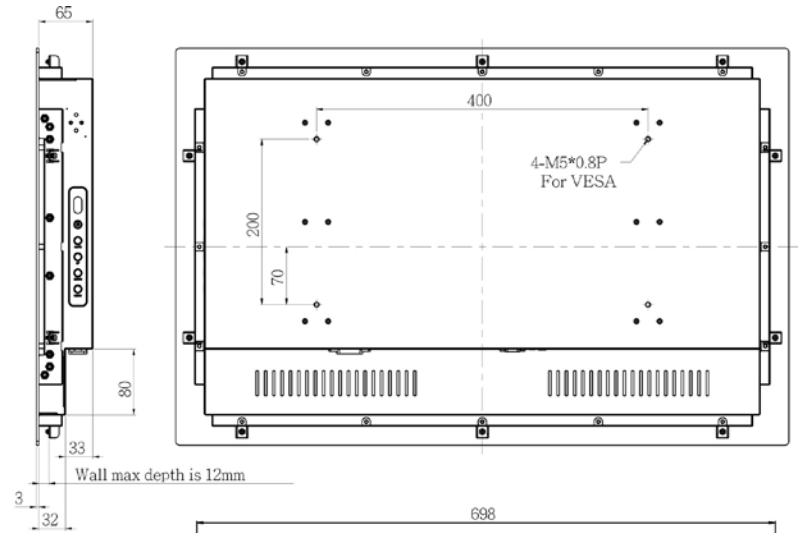

Mechanical Drawing: