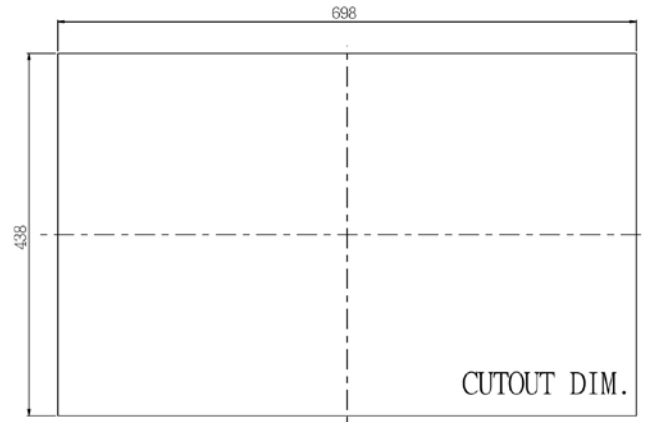

Mechanical Drawing: