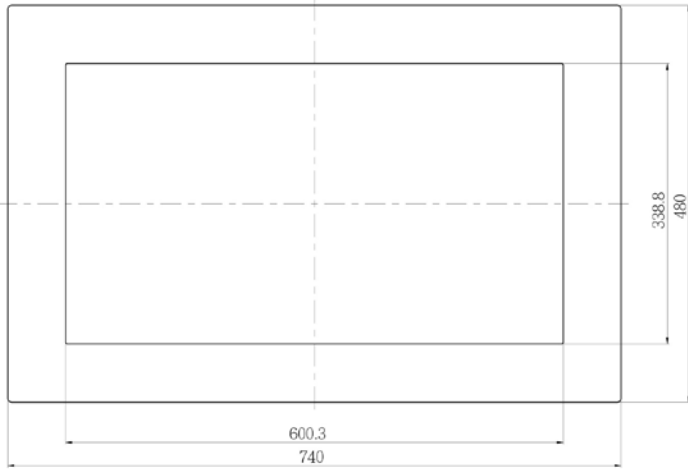

Mechanical Drawing: