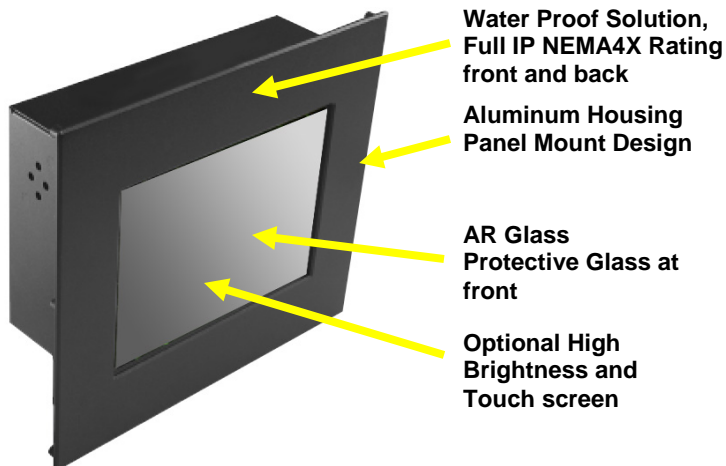

* IP66 Water and Dust proof connection for a higher protection

Specification:

Panel	Cell Type / Glass Surface	TFT LCD / Black Anti-Glare, low reflection coating	
	Aspect Ratio / Size	Wide / 27" viewable diagonal area	
	Active Area / Pixel Pitch	597.89(H) x 336.31(V) mm / 0.3114(H) x 0.3114(V) mm	
	Native Resolution / Colors	2560(H) x 1440(V) / 16.7M	
	Brightness / Contrast	350 cd/m ² (typ) / 1000 : 1	
	Response Time	< 6 ms (G-to-G)	
	Viewing Angle (typical)	H.178° (- 89o ~ + 89o) , V. 178o(- 89o ~ + 89o)	
	Light Source	LED backlight, Long life, 35,000 hrs (typ)	
Input Sources	PC System	Signal	Analog RGB (0.7/1.0 V _{p-p} , 75 ohms)
		Sync	Separate Sync, Composite Sync, Sync On Green
		Frequency	F _H : 30 - 82Khz , F _V : 50 -75Hz
	Audio System	2W speaker x 2	
Input Terminals	1 x VGA, 1 x HDMI, 1 x DVI, 1 x PC Audio (Stereo Headphone Jack) , 1 x DC Power Plug		
Convenient Features	Auto Calibration , Back Light Adjustment , Plug&Play (VESA DDC/CI, DDC 2B)		
	OSD Multi-Languages , Wall Mount Ready (VESA Dimension - please refer to Drawing)		
Power	Internal power supply with universal / Auto-Sensing, AC90 to 260V, 50/60 Hz		
Power Consumption	Operation / Power Saving	42.5 watt , < 1 watt (Support DPMS)	
Operating Condition	Temperature / Humidity	0°C ~ 50°C (32°F ~ 122°F) , 10% ~ 90% (no condensation)	
Storage Condition	Temperature / Humidity	- 20°C ~ 60°C (- 4°F ~ 140°F) , 10% ~ 90% (no condensation)	
Certification	FCC , CE		
Dimensions	Physical	Please refer to Drawing	
	Carton	W x H x D = TBD	
Weight	N.W. / G.W.	12 Kgs / 13.5 Kgs	
Container Loaded	20ft / 40ft / 40ft HQ	TBD (Sets , By pallet)	