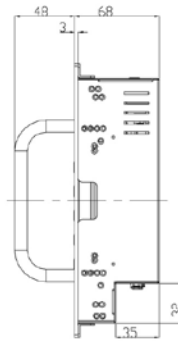

Mechanical Drawing: