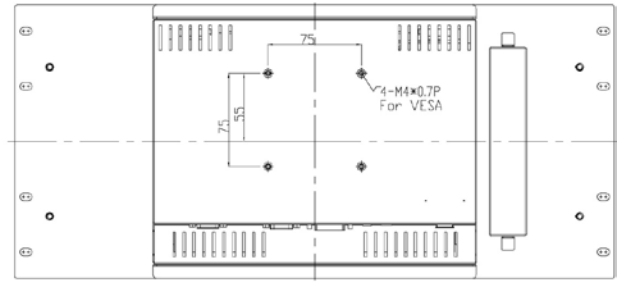

Mechanical Drawing: