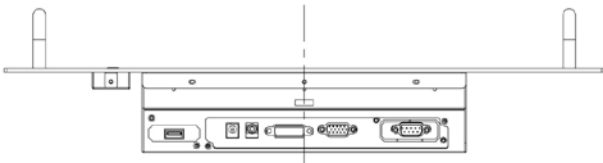

Mechanical Drawing: