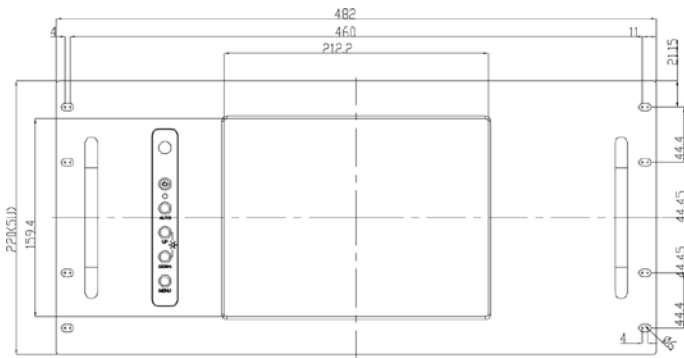

Mechanical Drawing: