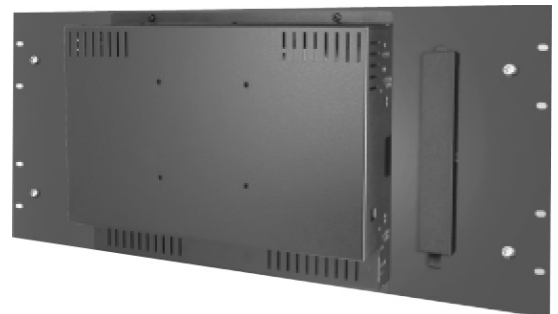

Military Grade Rugged IP66 Rack Mount Display

IP66 Military Grade Rugged Rack Mount, 10.4" LCD monitor, 800x600, LED-350 nits, VGA HDMI DVI, AC-IN w/ Built-in Power, Comply MIL-STD-810G Vibration and shock, Power comply MIL-STD-1275D. (Model: EMR1040)

OPTION MIL

- Environmental: MIL-STD-810, DO-160
- EMI/EMC: MIL-STD-461/462
- Panel construction & lighting: MIL-P-7788
- Power: MIL-STD-704, MIL-STD-1275
- Shock – MIL S 901D
- Vibration – MIL STD 167

Rugged Completely Sealed IP66/NEMA4X Panel Mount LCD Monitor

Specification:

Panel	Cell Type / Glass Surface	TFT LCD / Black Anti-Glare, low reflection coating	
	Aspect Ratio / Size	4 : 3 / 10.4" viewable diagonal area	
	Active Area / Pixel Pitch	211.2(H) x 158.4(V) mm / 0.264(H) x 0.264(V) mm	
	Native Resolution / Colors	800(H) x 600(V) / 262 K	
	Brightness / Contrast	350 cd/m ² (typ) / 600 : 1	
	Response Time	< 35 ms	
	Viewing Angle (typical)	H. 140o (- 70o ~ + 70o) , V. 120o(- 60o ~ + 60o)	
	Light Source	LED backlight, Long life, 35,000 hrs (typ)	
Input Sources	PC System	Signal	Analog RGB (0.7/1.0 V _{p-p} , 75 ohms)
		Sync	Separate Sync, Composite Sync, Sync On Green
		Frequency	F _H : 30 - 82Khz , F _V : 50 -75Hz
	Audio System	2W speaker x 2	
Input Terminals	1 x VGA (15 Pin Female D-Sub) , 1 x PC Audio (Stereo Headphone Jack) , 1 x DC Power Plug		
Convenient Features	Auto Calibration , Back Light Adjustment , Plug&Play (VESA DDC/CI, DDC 2B)		
	OSD Multi-Languages , Wall Mount Ready (VESA Dimension - please refer to Drawing)		
Power	12V DC in		
Power Consumption	Operation / Power Saving	9.375 watt , < 2 watt (Support DPMS)	
Operating Condition	Temperature / Humidity	0°C ~ 50°C (32°F ~ 122°F) , 10% ~ 90% (no condensation)	
Storage Condition	Temperature / Humidity	- 20°C ~ 60°C (- 4°F ~ 140°F) , 10% ~ 90% (no condensation)	
Certification		FCC , CE	
Dimensions	Physical	Please refer to Drawing	
	Carton	W x H x D = TBD	
Weight	N.W. / G.W.	3.5 Kgs / 4.5 Kgs	
Container Loaded	20ft / 40ft / 40ft HQ	TBD (Sets , By pallet)	