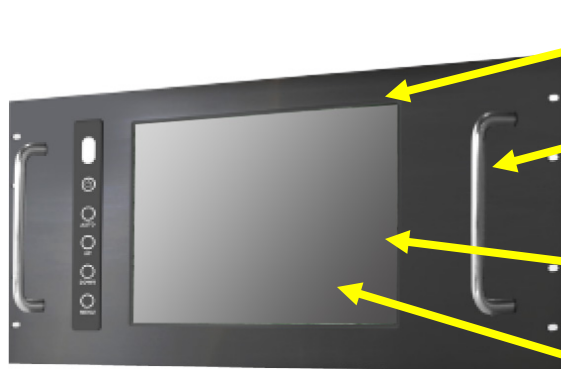

Rugged Completely Sealed IP66/NEMA4X Panel Mount LCD Monitor