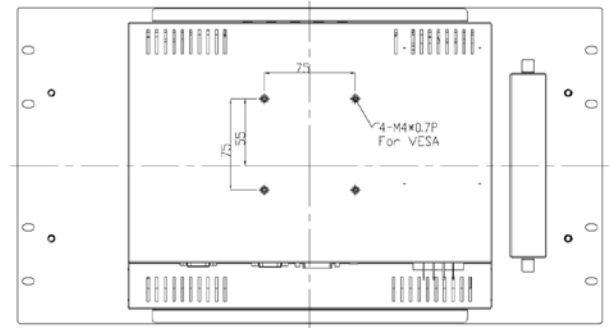

Mechanical Drawing: