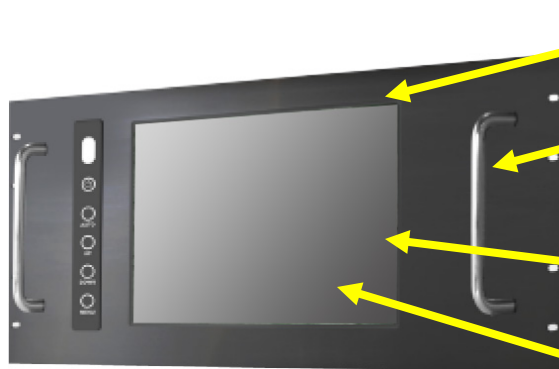

Rugged Completely Sealed IP66/NEMA4X Rack Mount LCD Monitor