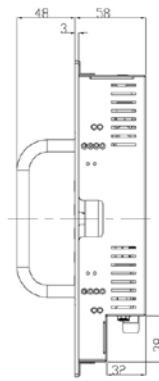

Mechanical Drawing: