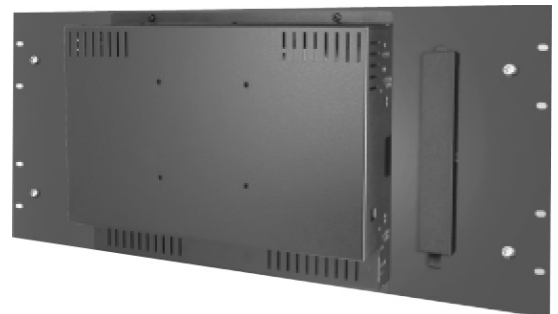

Military Grade Rugged IP66 Rack Mount Display

IP66 Military Grade Rugged Rack Mount, 12.1" LCD monitor, 800x600, LED-250 nits, VGA HDMI DVI, AC-IN w/ Built-in Power, Comply MIL-STD-810G Vibration and shock, Power comply MIL-STD-1275D. (Model: EMR1210)

OPTION MIL

- Environmental: MIL-STD-810, DO-160
- EMI/EMC: MIL-STD-461/462
- Panel construction & lighting: MIL-P-7788
- Power: MIL-STD-704, MIL-STD-1275
- Shock – MIL S 901D
- Vibration – MIL STD 167

Rugged Completely Sealed IP66/NEMA4X Rack Mount LCD Monitor

Specification:

Panel	Cell Type / Glass Surface	TFT LCD / Black Anti-Glare, low reflection coating	
	Aspect Ratio / Size	4 : 3 / 12.1" viewable diagonal area	
	Active Area / Pixel Pitch	246.0(H) x 184.5(V) mm / 0.3075(H) x 0.3075(V) mm	
	Native Resolution / Colors	800(H) x 600(V) / 262 K	
	Brightness / Contrast	250 cd/m ² (typ) / 600 : 1	
	Response Time	< 35 ms	
	Viewing Angle (typical)	H. 140o (- 70o ~ + 70o) , V. 120o(- 60o ~ + 60o)	
	Light Source	LED backlight, Long life, 35,000 hrs (typ)	
Input Sources	PC System	Signal	Analog RGB (0.7/1.0 V _{p-p} , 75 ohms)
		Sync	Separate Sync, Composite Sync, Sync On Green
		Frequency	F _H : 30 - 82Khz , F _V : 50 -75Hz
	Audio System	2W speaker x 2	
Input Terminals	1 x VGA (15 Pin Female D-Sub) , 1 x PC Audio (Stereo Headphone Jack) , 1 x DC Power Plug		
Convenient Features	Auto Calibration , Back Light Adjustment , Plug&Play (VESA DDC/CI, DDC 2B)		
	OSD Multi-Languages , Wall Mount Ready (VESA Dimension - please refer to Drawing)		
Power	12V DC in		
Power Consumption	Operation / Power Saving	21.9 watt , < 2 watt (Support DPMS)	
Operating Condition	Temperature / Humidity	0°C ~ 50°C (32°F ~ 122°F) , 10% ~ 90% (no condensation)	
Storage Condition	Temperature / Humidity	- 20°C ~ 60°C (- 4°F ~ 140°F) , 10% ~ 90% (no condensation)	
Certification		FCC , CE	
Dimensions	Physical	Please refer to Drawing	
	Carton	W x H x D = TBD	
Weight	N.W. / G.W.	3.5 Kgs / 4.5 Kgs	
Container Loaded	20ft / 40ft / 40ft HQ	TBD (Sets , By pallet)	