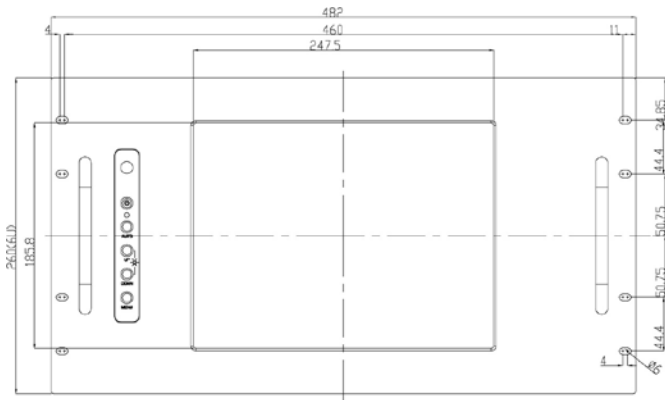

Mechanical Drawing: