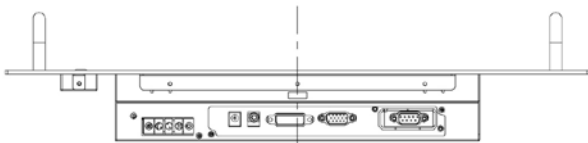

Mechanical Drawing: