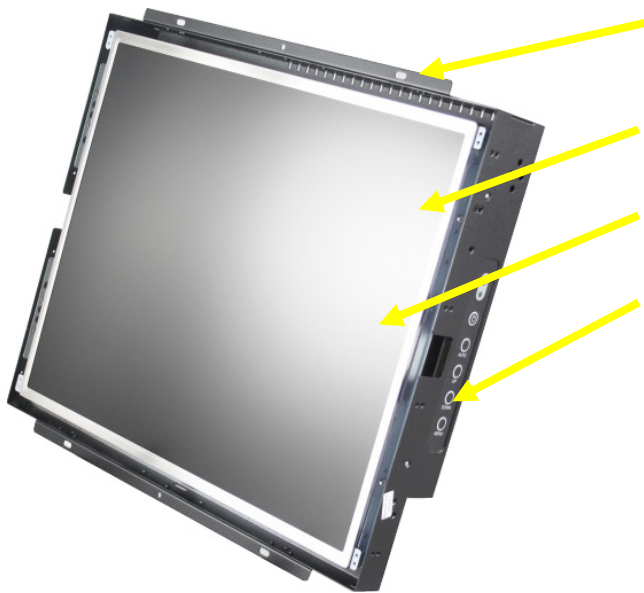

# WIDE TEMPERATURE: *Open Frame Metal Housing LCD Monitor*

Industrial 15.4" Wide LCD monitor, 1280x800, LED-400nits VGA, Wide Temperature (-30° to 80°C), Side OSD including VESA Mount with Projective Capacitive Touch (1-2mm) USB Controller

## **EOPW1540WT-PCT:**

*Industrial Open Frame Metal Housing LCD Monitor (Optional for High Brightness and LED backlight)*

### FEATURES HIGHLIGHTS:

Easy to Mount Open Frame, metal chassis (top & bottom flanges)

Optional for Resistive/ Capacitive/ SAW/ IR/ Projective Capacitive Touch screen

Auto Video Signal ON / OFF  
Auto Always Power On