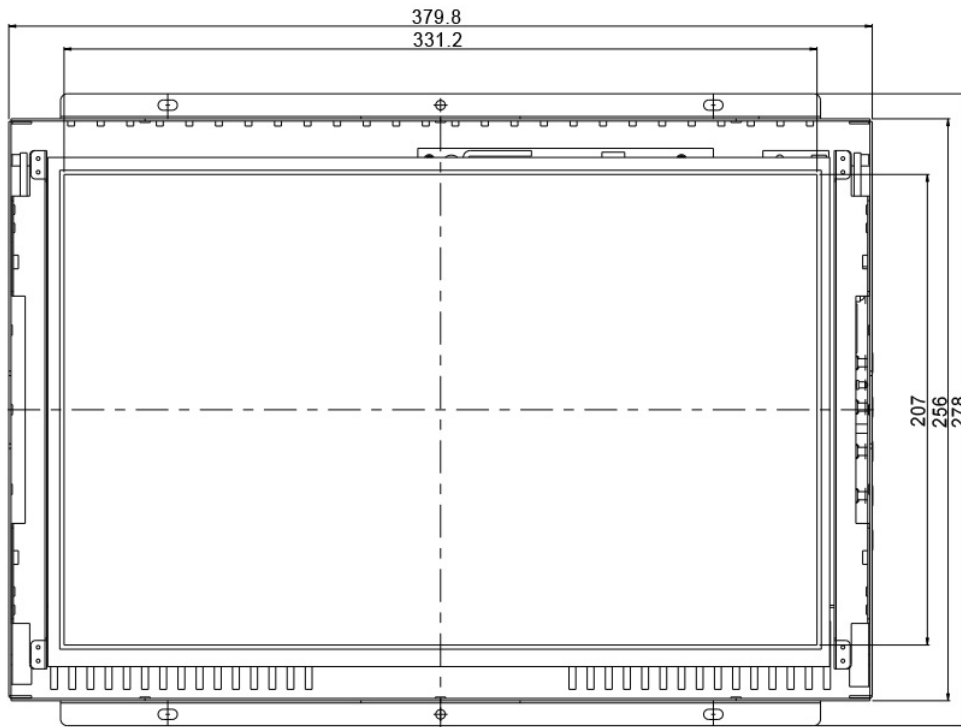

MECHANICAL DRAWING: