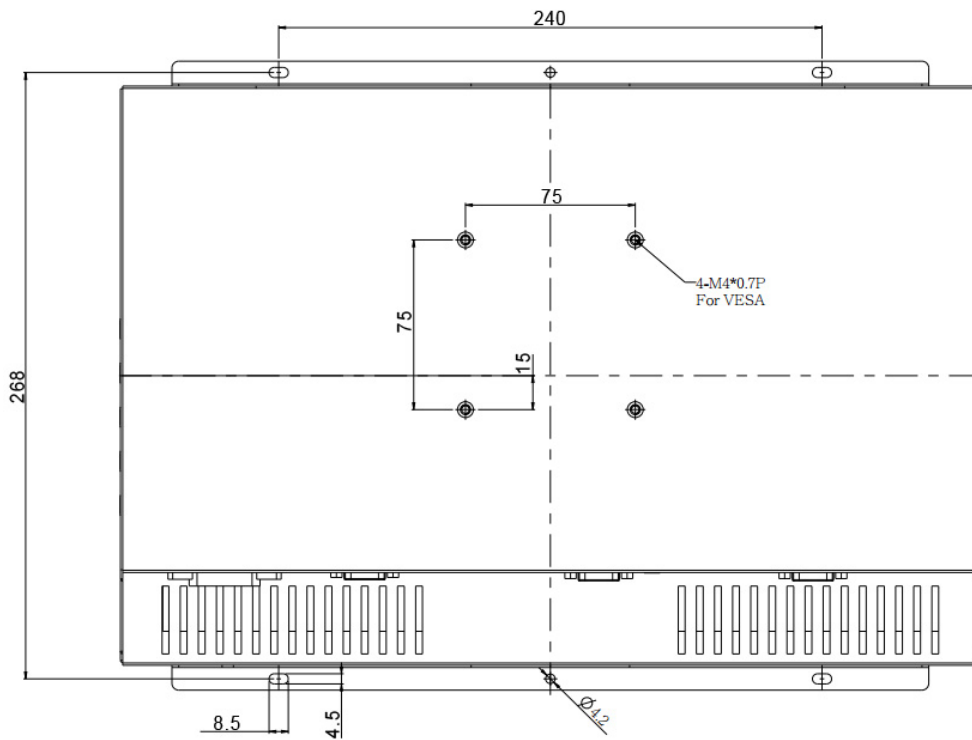

MECHANICAL DRAWING: