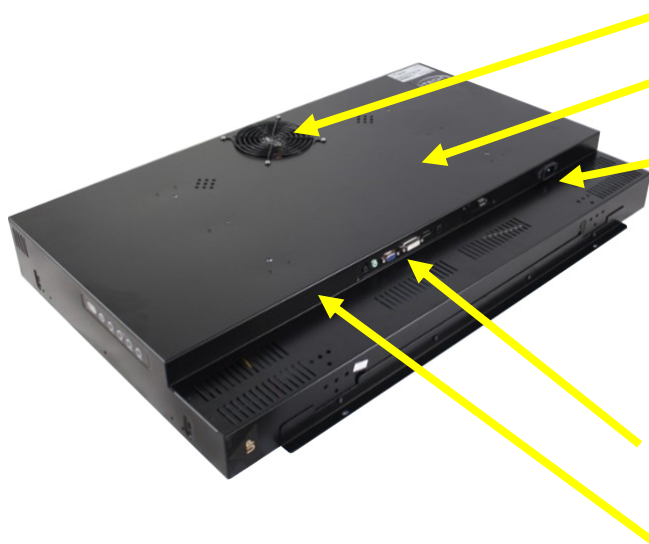

### FEATURES HIGHLIGHTS:

Easy to Mount Open Frame, metal chassis (top & bottom flanges)

Optional for Resistive/ Capacitive/ SAW/ IR/ Projective Capacitive Touch screen

Auto Video Signal ON / OFF  
Auto Always Power On

Side OSD buttons can prevent unnecessary setting changes.

**EOPXXX-WT SERIES**  
*Wide Temperature Range*

Ultra low speed/Noise fan for extra cooling (24" LCD or above)

VESA Mounting Hole Pattern

Reliable built-in Power supply for 15" or above (Optional for 9-36V DC input)