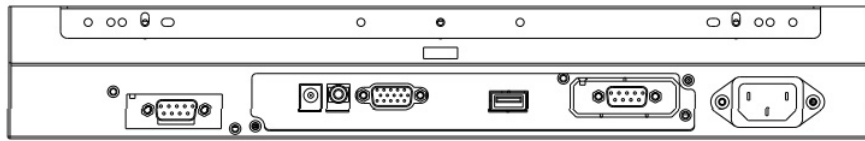

MECHANICAL DRAWING: