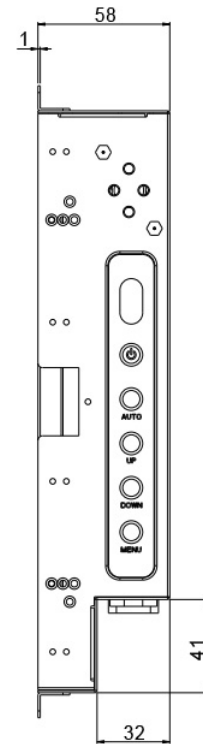

## SPECIFICATIONS:

<b>Panel</b>	Cell Type / Glass Surface	TFT LCD / Black Anti-Glare, low reflection coating	
	Aspect Ratio / Size	Wide / 15.4" viewable diagonal area	
	Active Area / Pixel Pitch	331.2(H) x 207.0(V) mm / 0.2588(H) x 0.2588(V) mm	
	Native Resolution / Colors	1280(H) x 800(V) / 262 K	
	Brightness / Contrast	400 cd/m <sup>2</sup> (typ) / 400 : 1	
	Response Time	≤ 15 ms	
	Viewing Angle (typical)	H. 130o (- 65o ~ + 65o) , V. 115o(- 60o ~ + 55o)	
	Light Source	LED backlight, Long life, 35,000 hrs (typ)	
<b>Input Sources</b>	PC System	Signal	Analog RGB (0.7/1.0 V <sub>p-p</sub> , 75 ohms)
		Sync	Separate Sync, Composite Sync, Sync On Green
		Frequency	F <sub>h</sub> : 30 - 82Khz , F <sub>v</sub> : 50 -75Hz
	Audio System	2W speaker x 2	
<b>Input Terminals</b>	1 x VGA (15 Pin Female D-Sub) , 1 x PC Audio (Stereo Headphone Jack) , 1 x DC Power Plug		
<b>Convenient Features</b>	Auto Calibration , Back Light Adjustment , Plug&Play (VESA DDC/CI, DDC 2B)		
	OSD Multi-Languages , Wall Mount Ready (VESA 75 x 75 mm)		
<b>Power</b>	Internal power supply with universal / Auto-Sensing, AC 90 to 260V, 50 / 60 Hz		
<b>Power Consumption</b>	Operation / Power Saving	28 watt , < 1 watt (Support DPMS)	
<b>Operating Condition</b>	Temperature / Humidity	-30°C ~ 80°C (-22°F ~ 176°F) , 10% ~ 90% (no condensation)	
<b>Storage Condition</b>	Temperature / Humidity	-30°C ~ 80°C (-22°F ~ 176°F) , 10% ~ 90% (no condensation)	
<b>Certification</b>	FCC , CE		
<b>Dimensions</b>	Physical	With Flanges : W x H x D = 379.8 x 278.0 x 58.0 (mm)	
		Without Flanges : W x H x D = 379.8 x 256.0 x 58.0 (mm)	
	Carton	W x H x D = TBD	
<b>Weight</b>	N.W. / G.W.	4.5 Kgs / 5.5 Kgs	
<b>Container Loaded</b>	20ft / 40ft / 40ft HQ	TBD (Sets , By pallet)	

## MECHANICAL DRAWING: