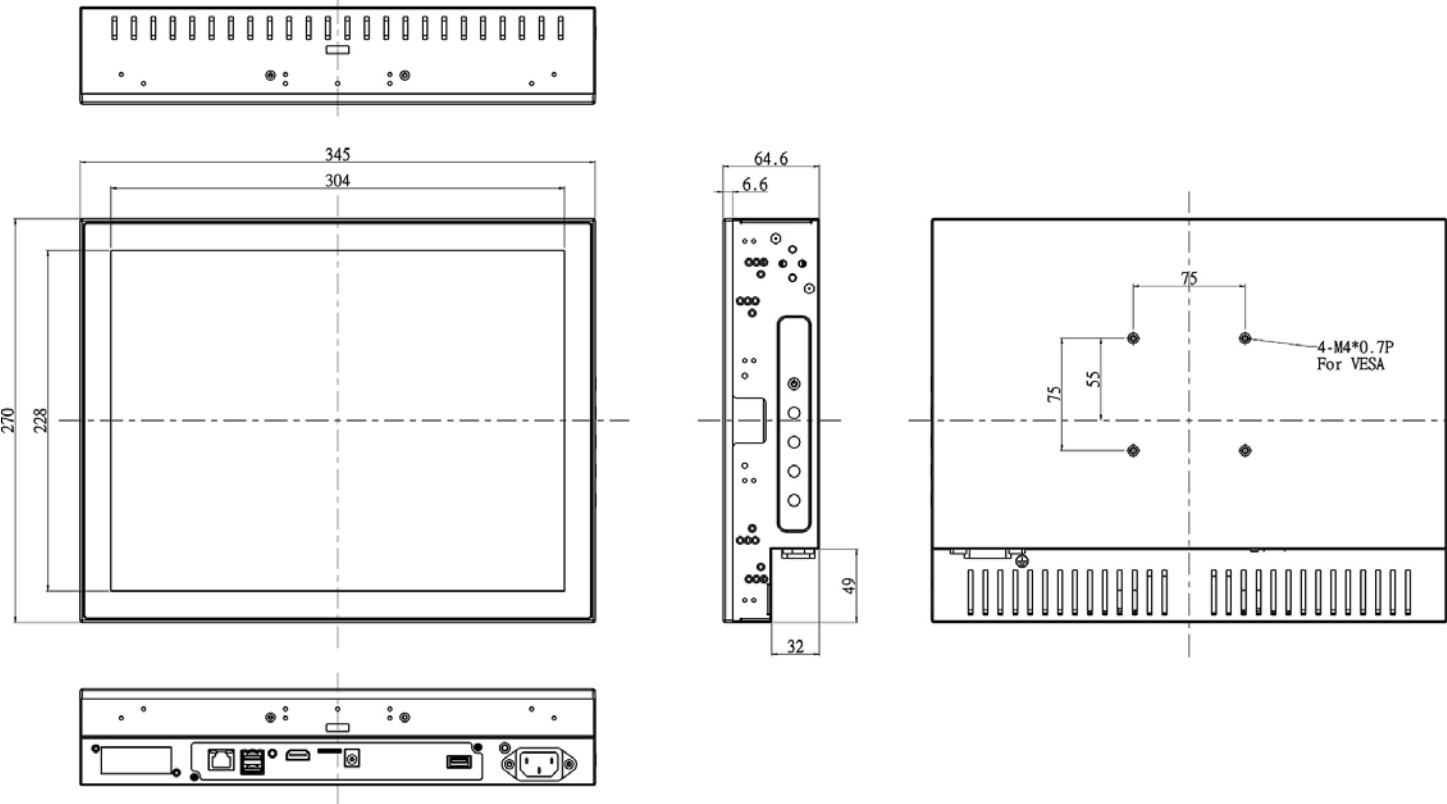

MECHANICAL DRAWING: