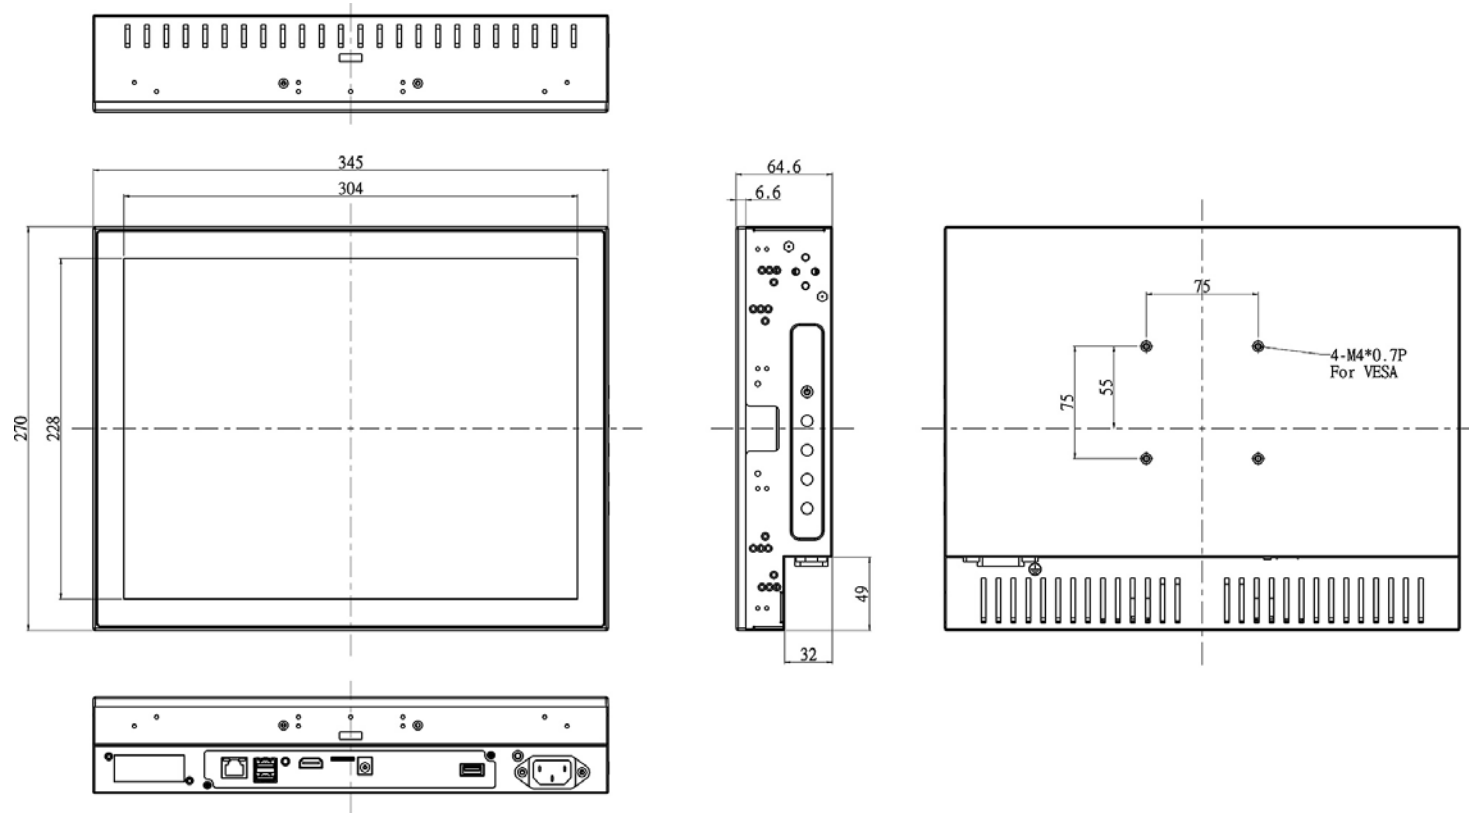

MECHANICAL DRAWING: