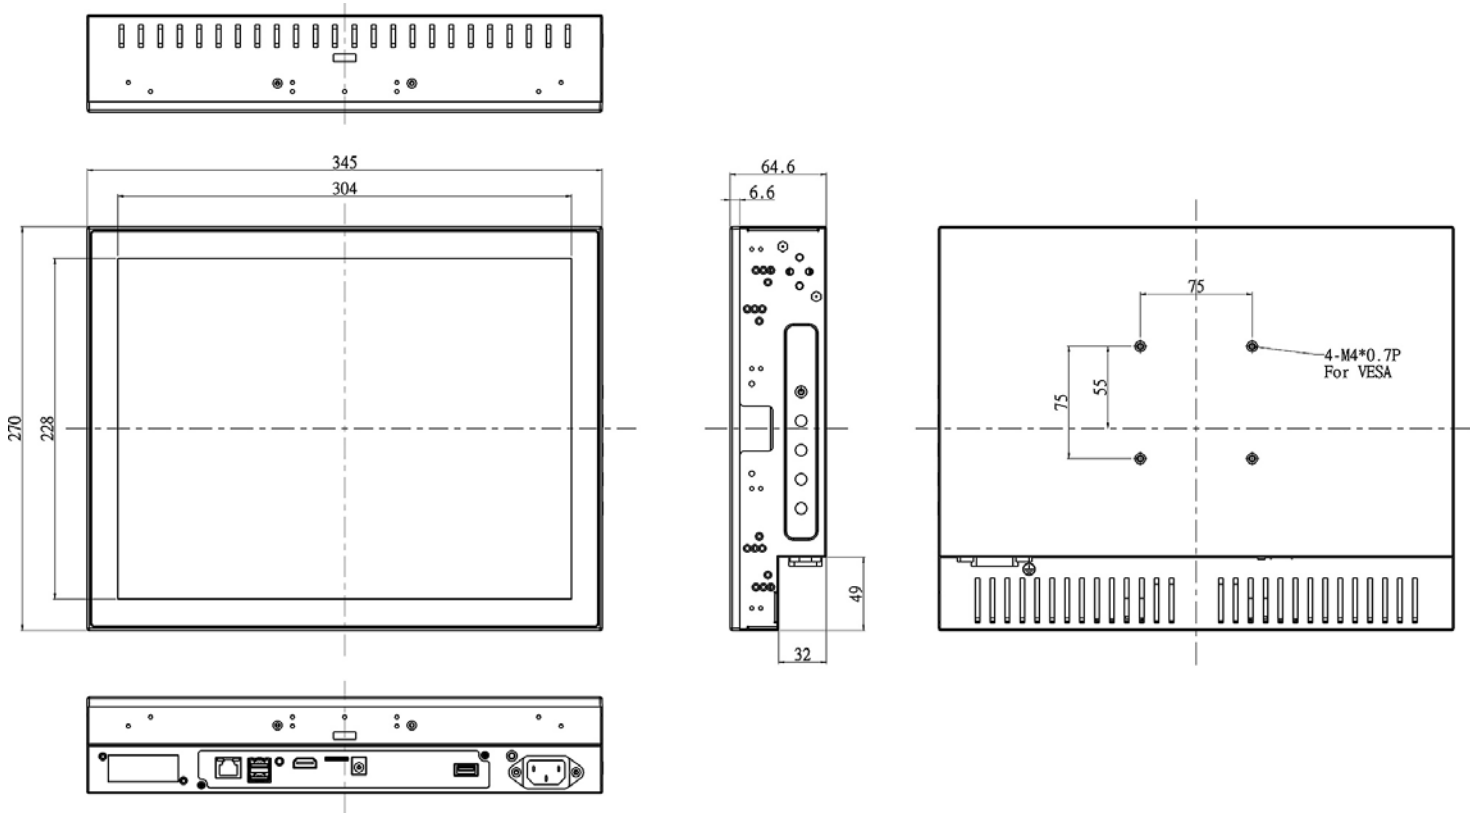

MECHANICAL DRAWING: