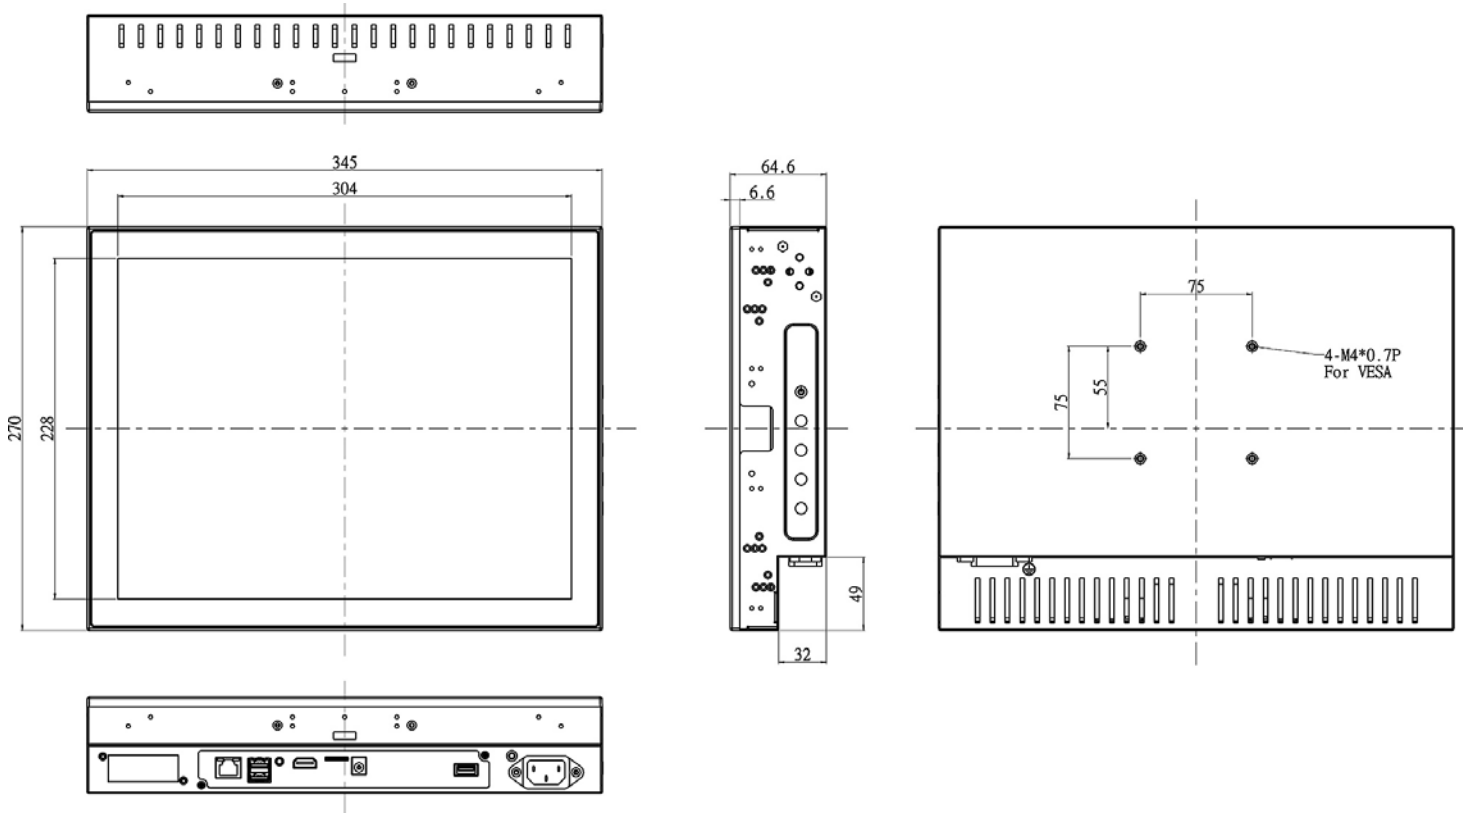

MECHANICAL DRAWING: