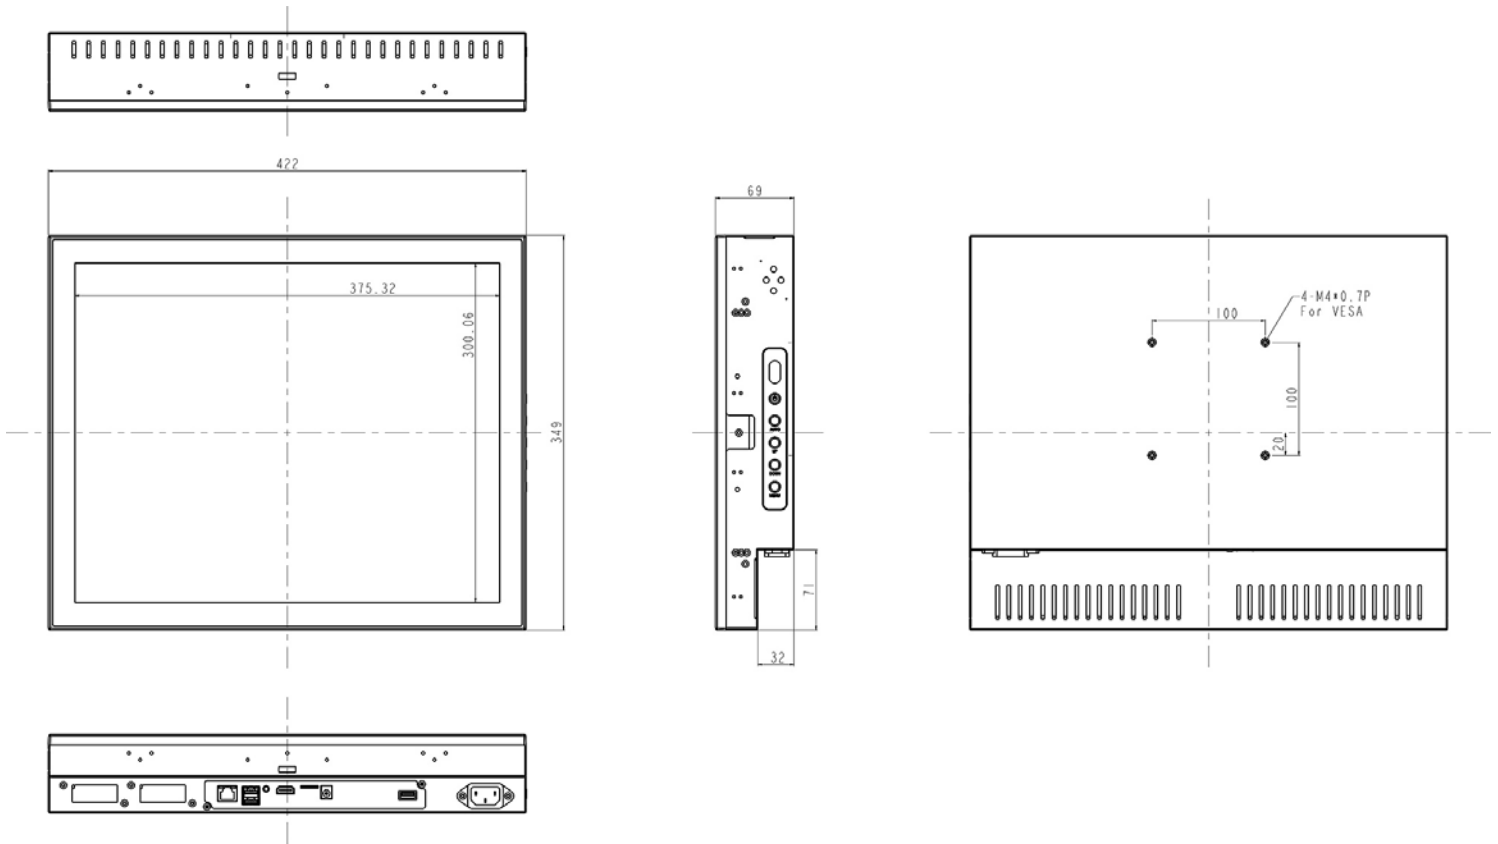

MECHANICAL DRAWING: