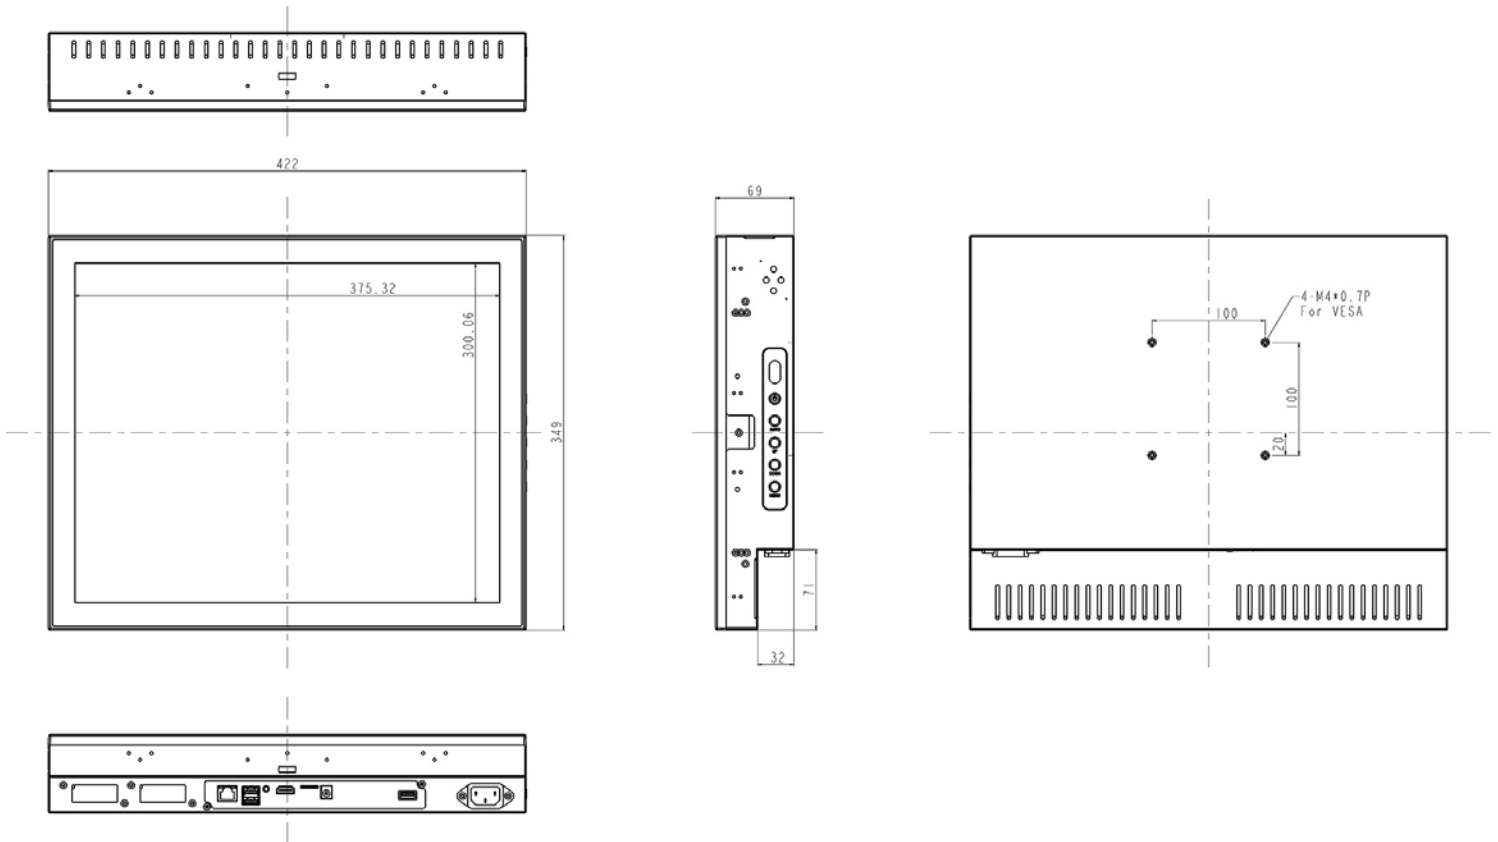

MECHANICAL DRAWING: