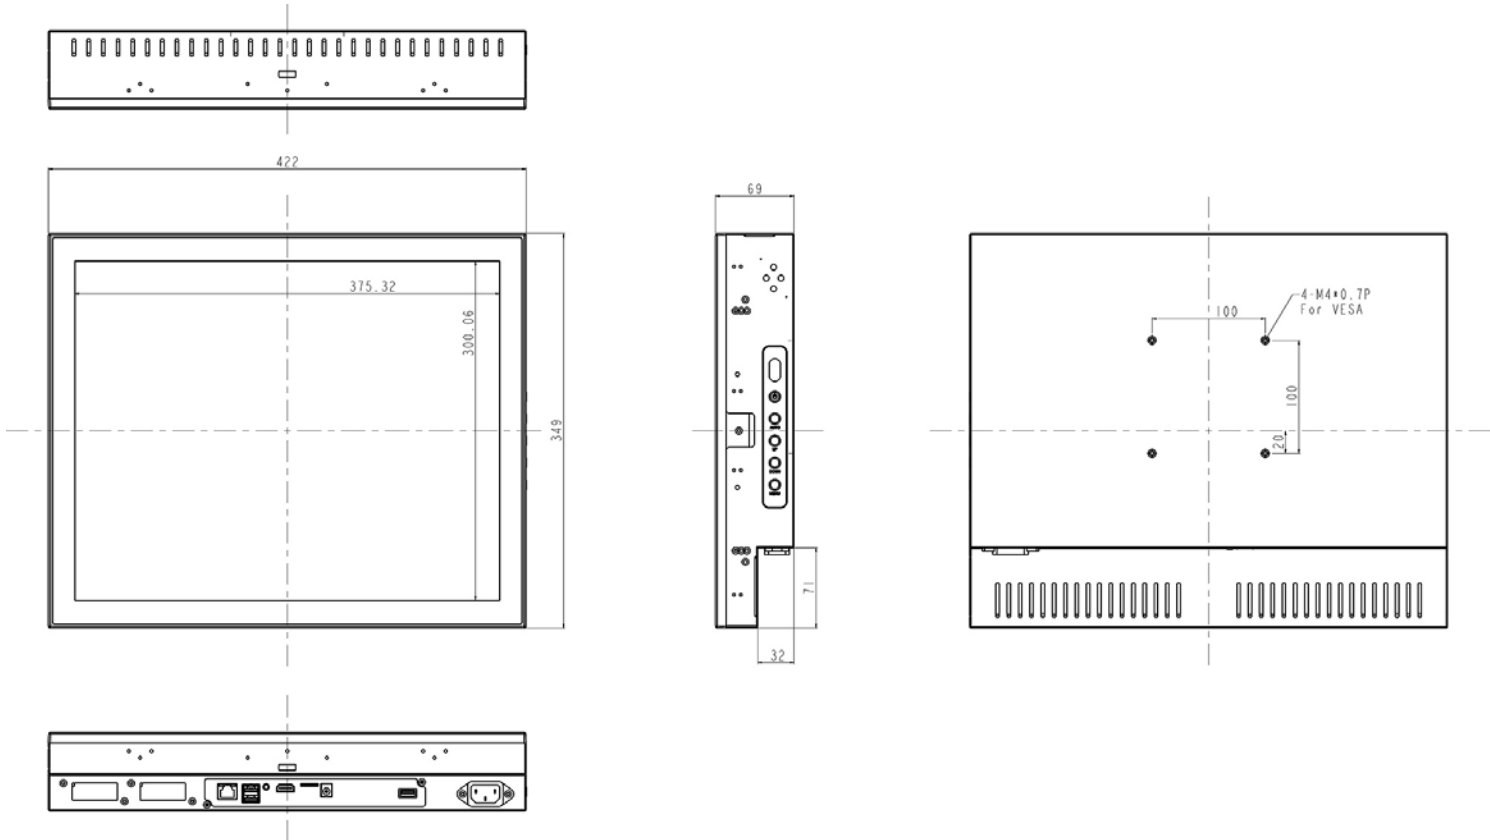

MECHANICAL DRAWING: