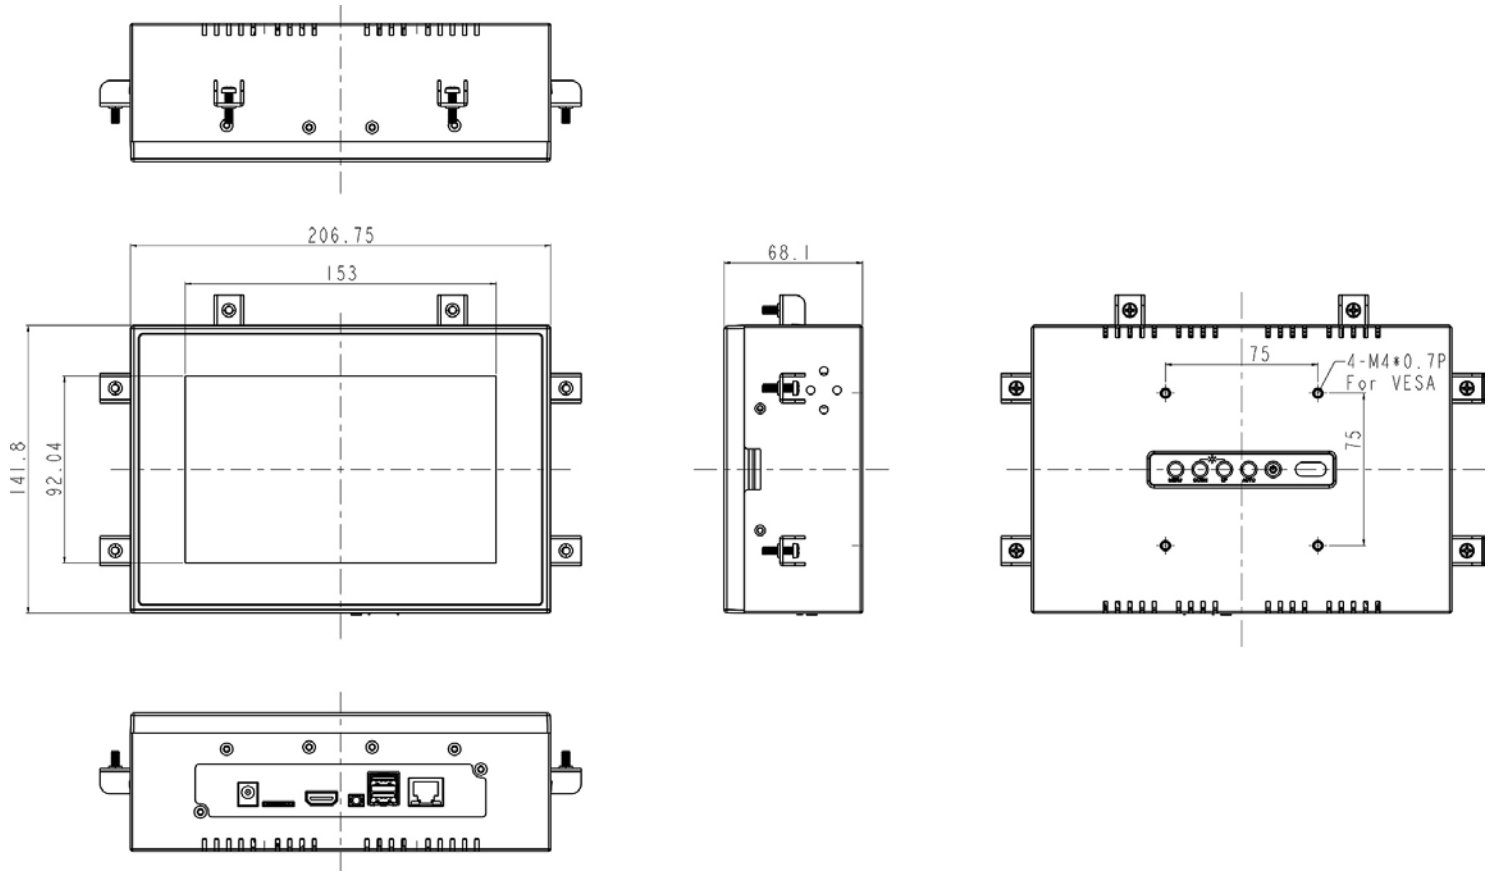

MECHANICAL DRAWING: